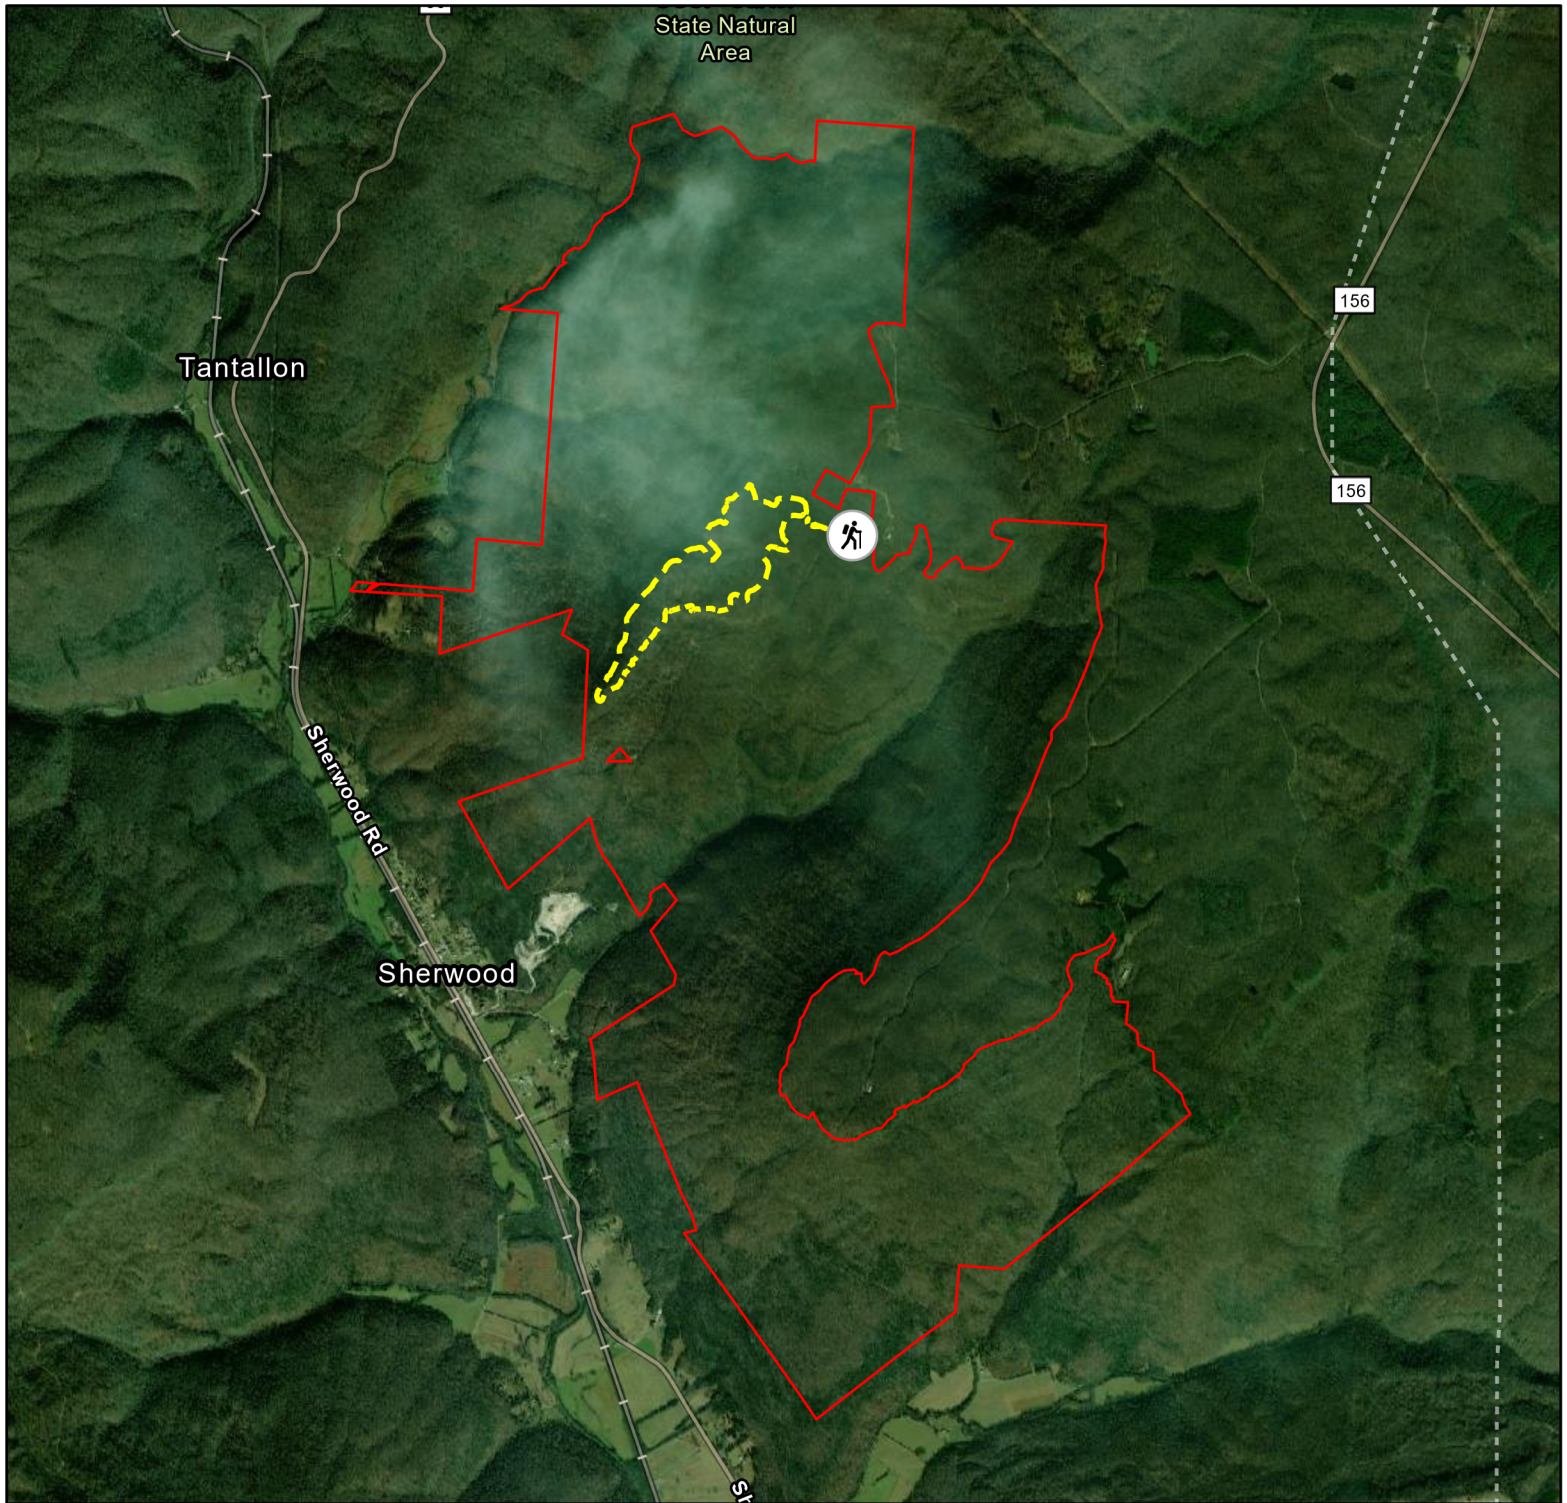

Sherwood Forest State Natural Area

0 0.5 1 Miles

Trail Head

Trail

Natural Area Boundaries

(615) 532-0431