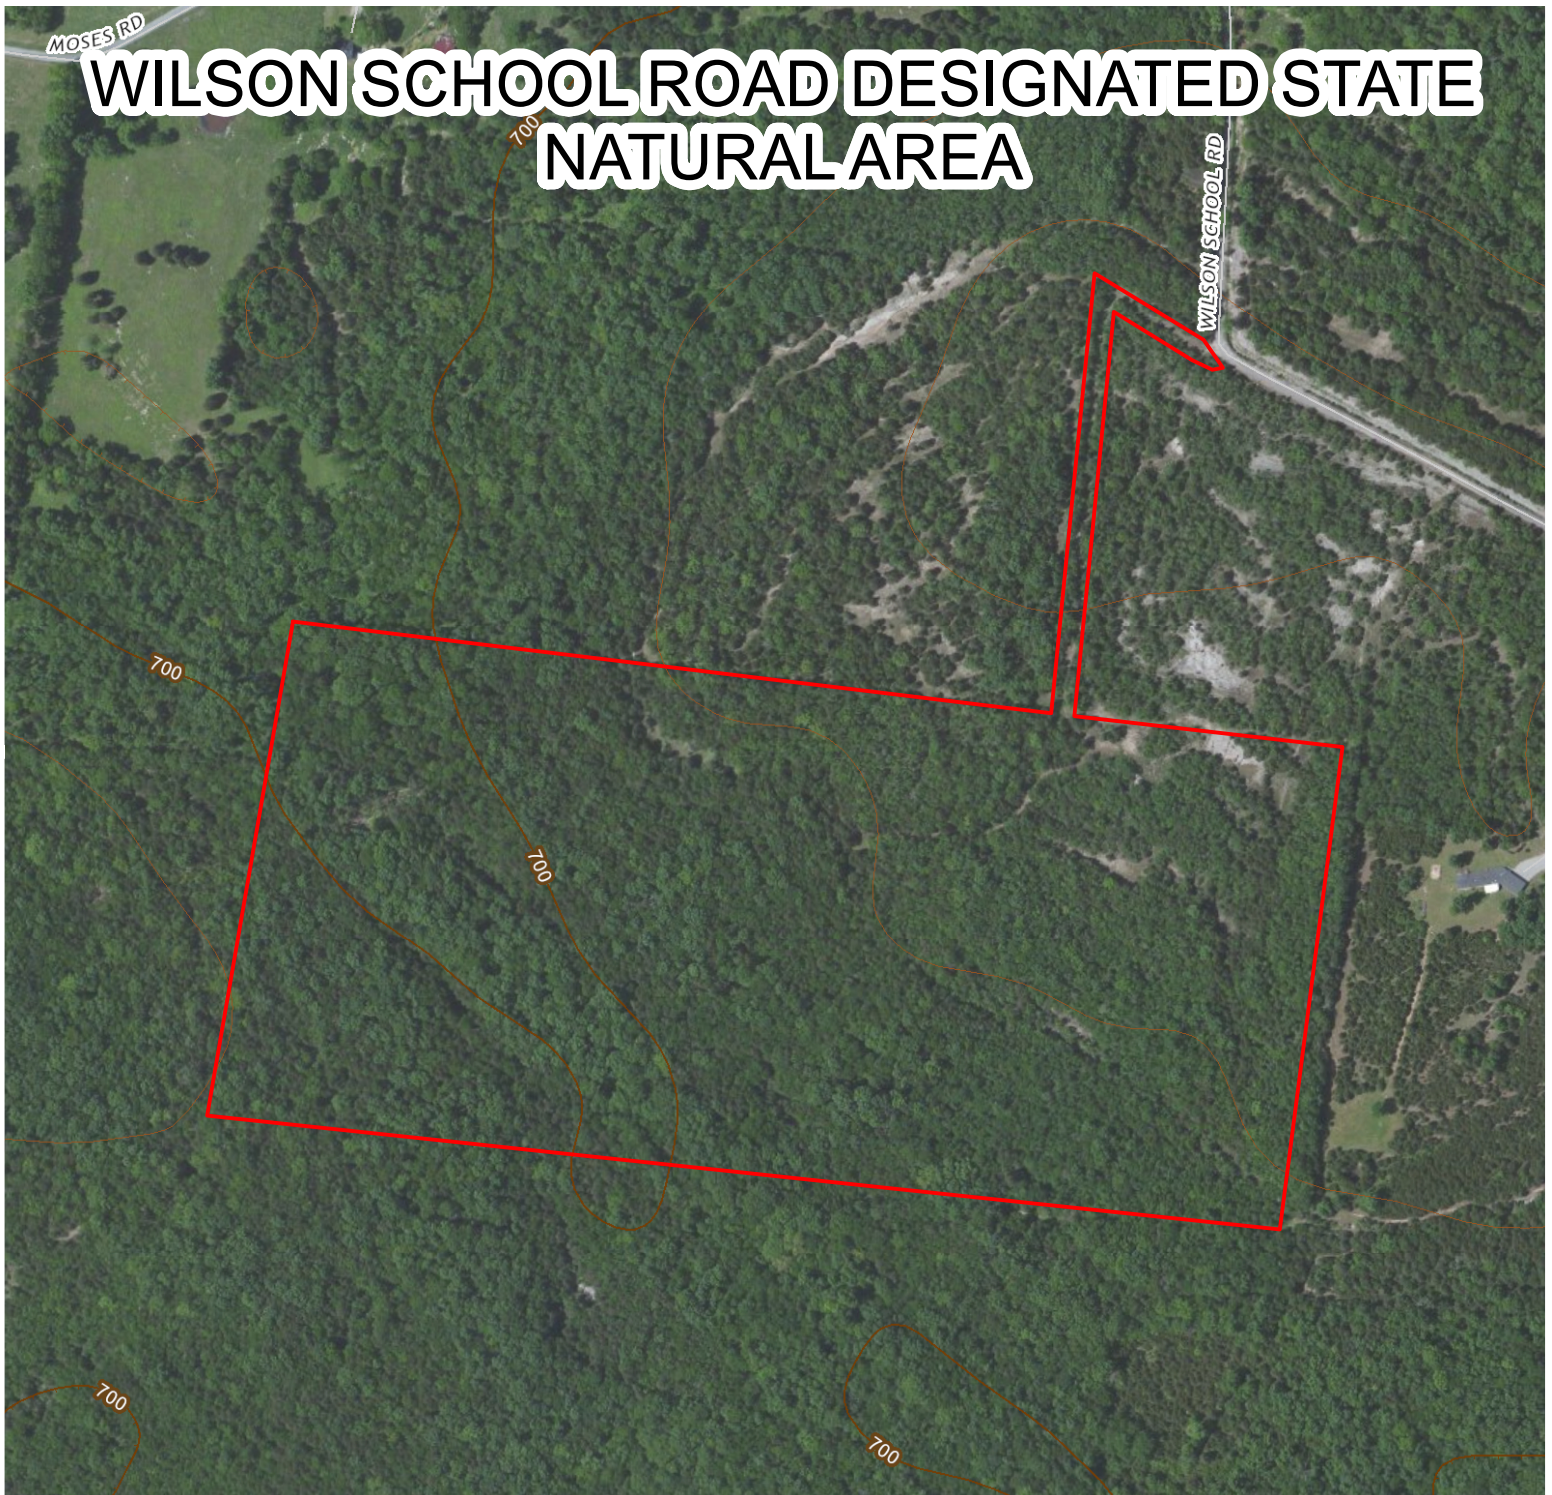

# WILSON SCHOOL ROAD DESIGNATED STATE NATURAL AREA

1 inch = 417 feet  
1:5,000

(615) 532-0431

Parking

Trail Head

Trails

Natural Area Boundaries