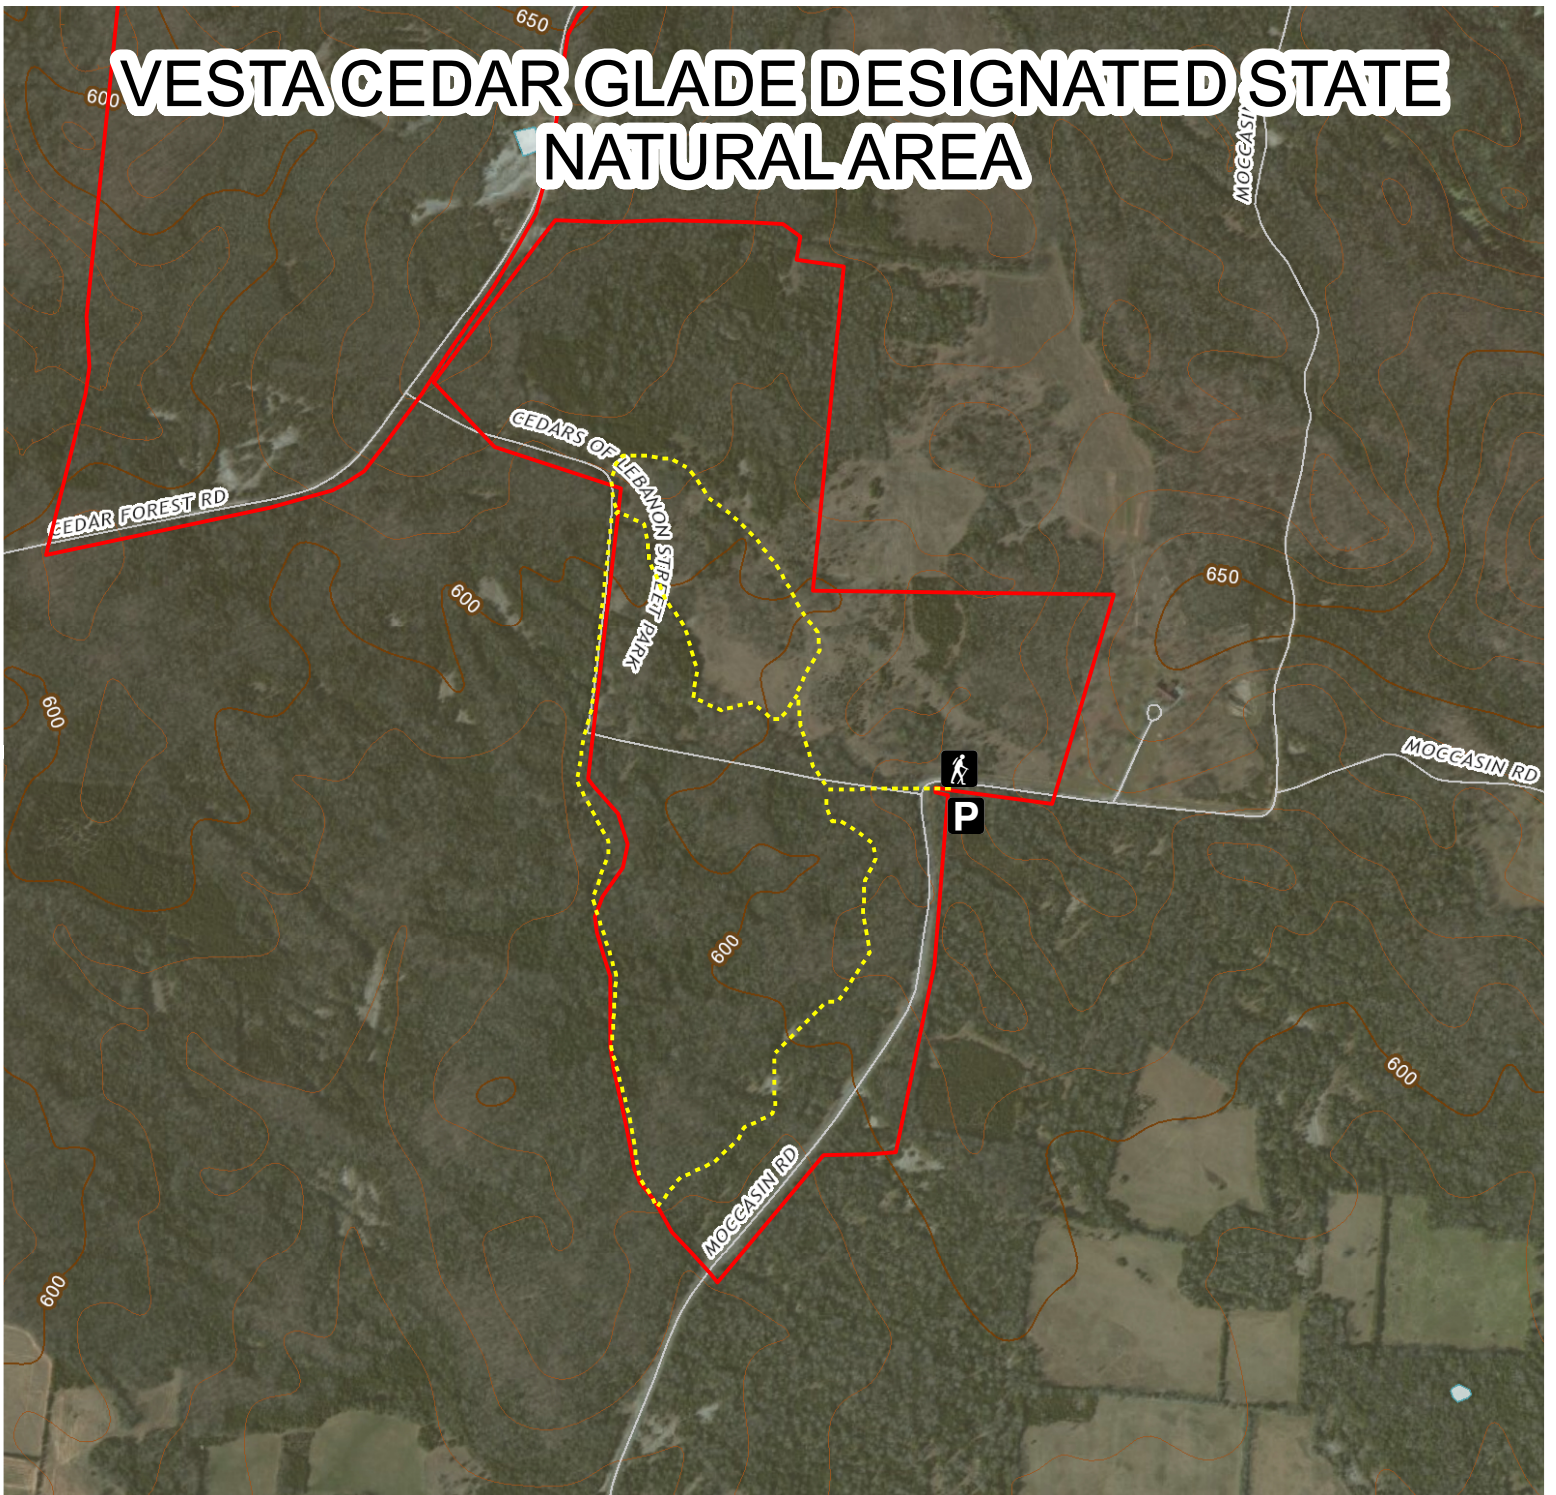

VESTA CEDAR GLADE DESIGNATED STATE NATURAL AREA

1 inch = 833 feet
1:10,000

- P** Parking
- Trail Head

Trails

Natural Area Boundaries

(615) 532-0431