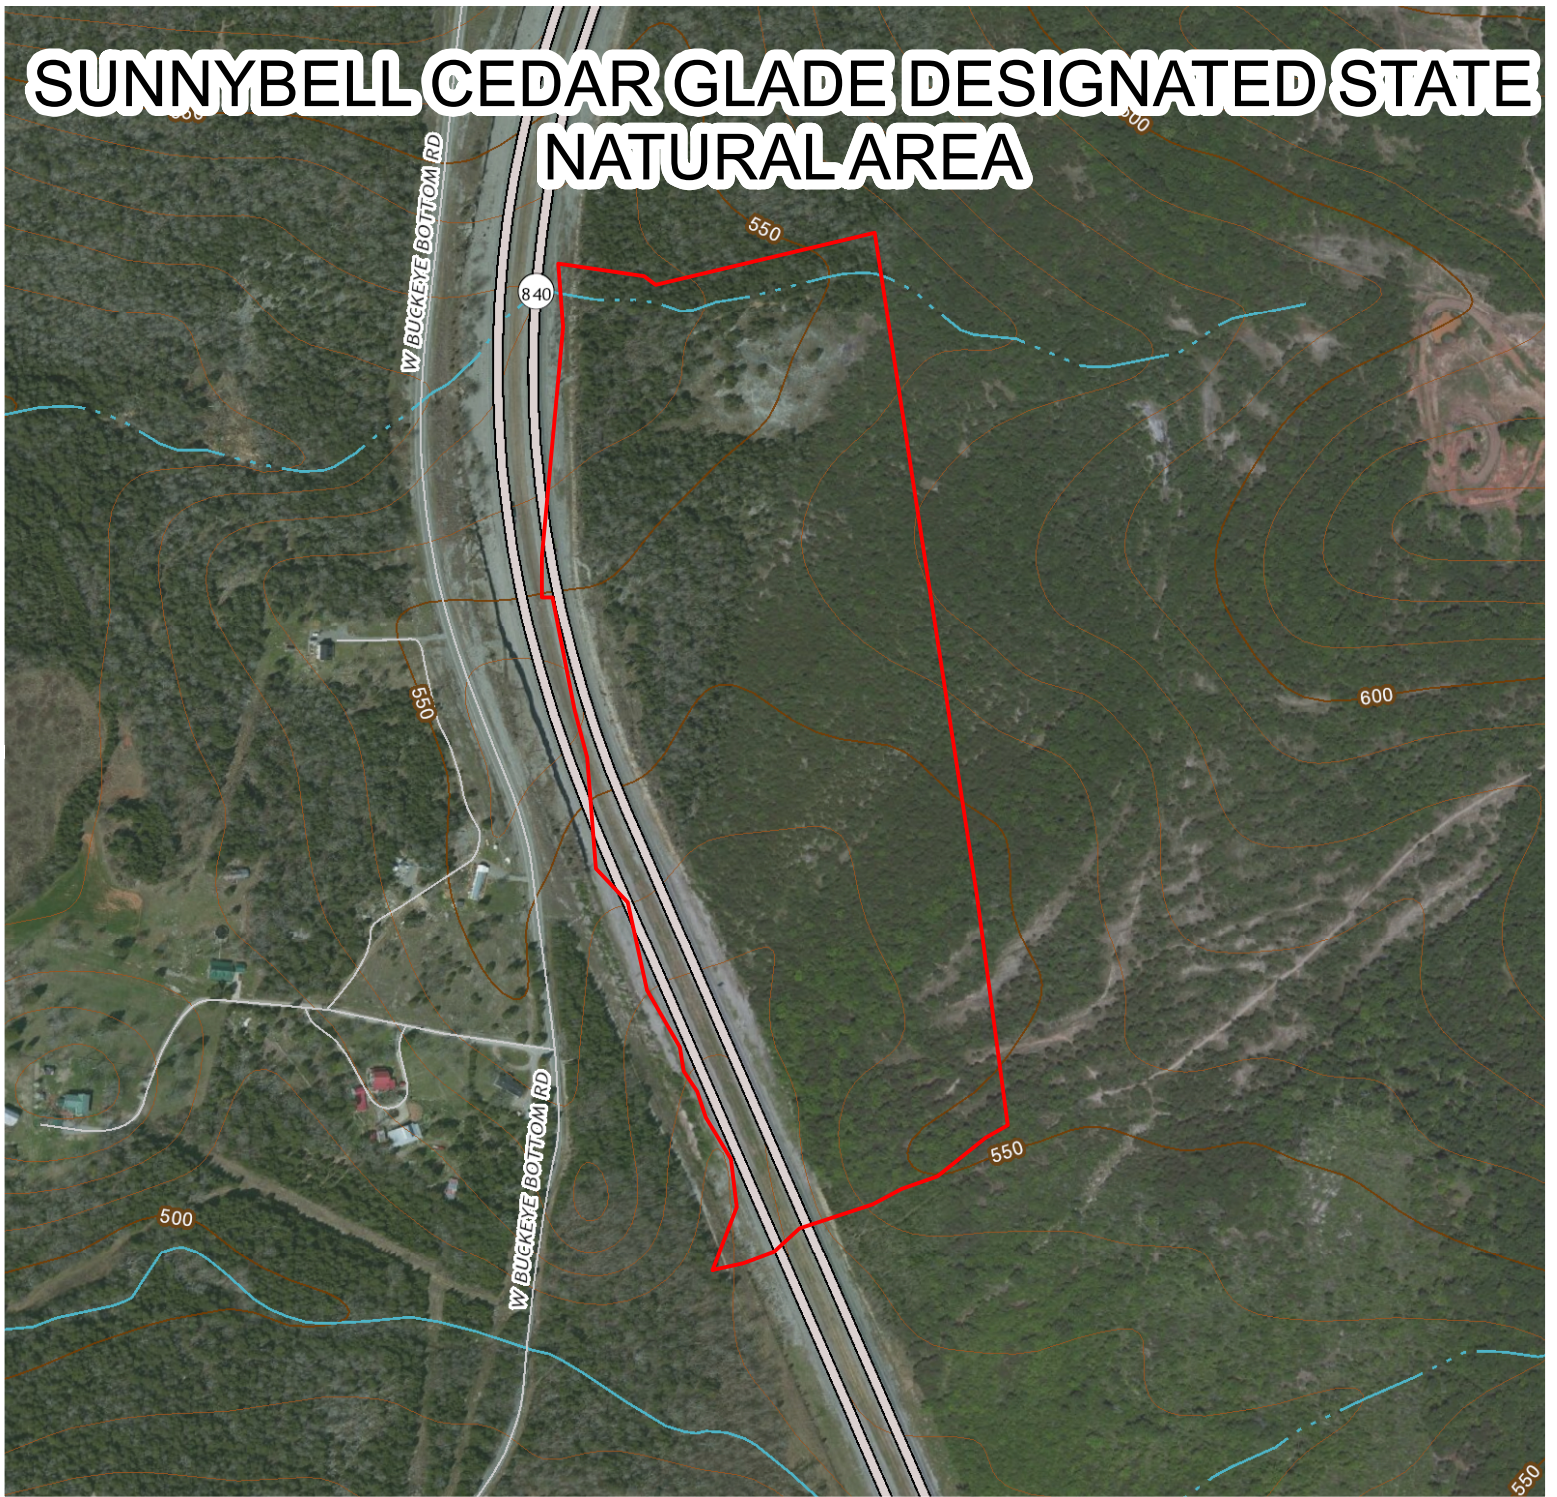

SUNNYBELL CEDAR GLADE DESIGNATED STATE NATURAL AREA

1 inch = 500 feet
1:6,000

 Parking

 Trail Head

 Trails

 Natural Area Boundaries

(615) 532-0431

 Wiser