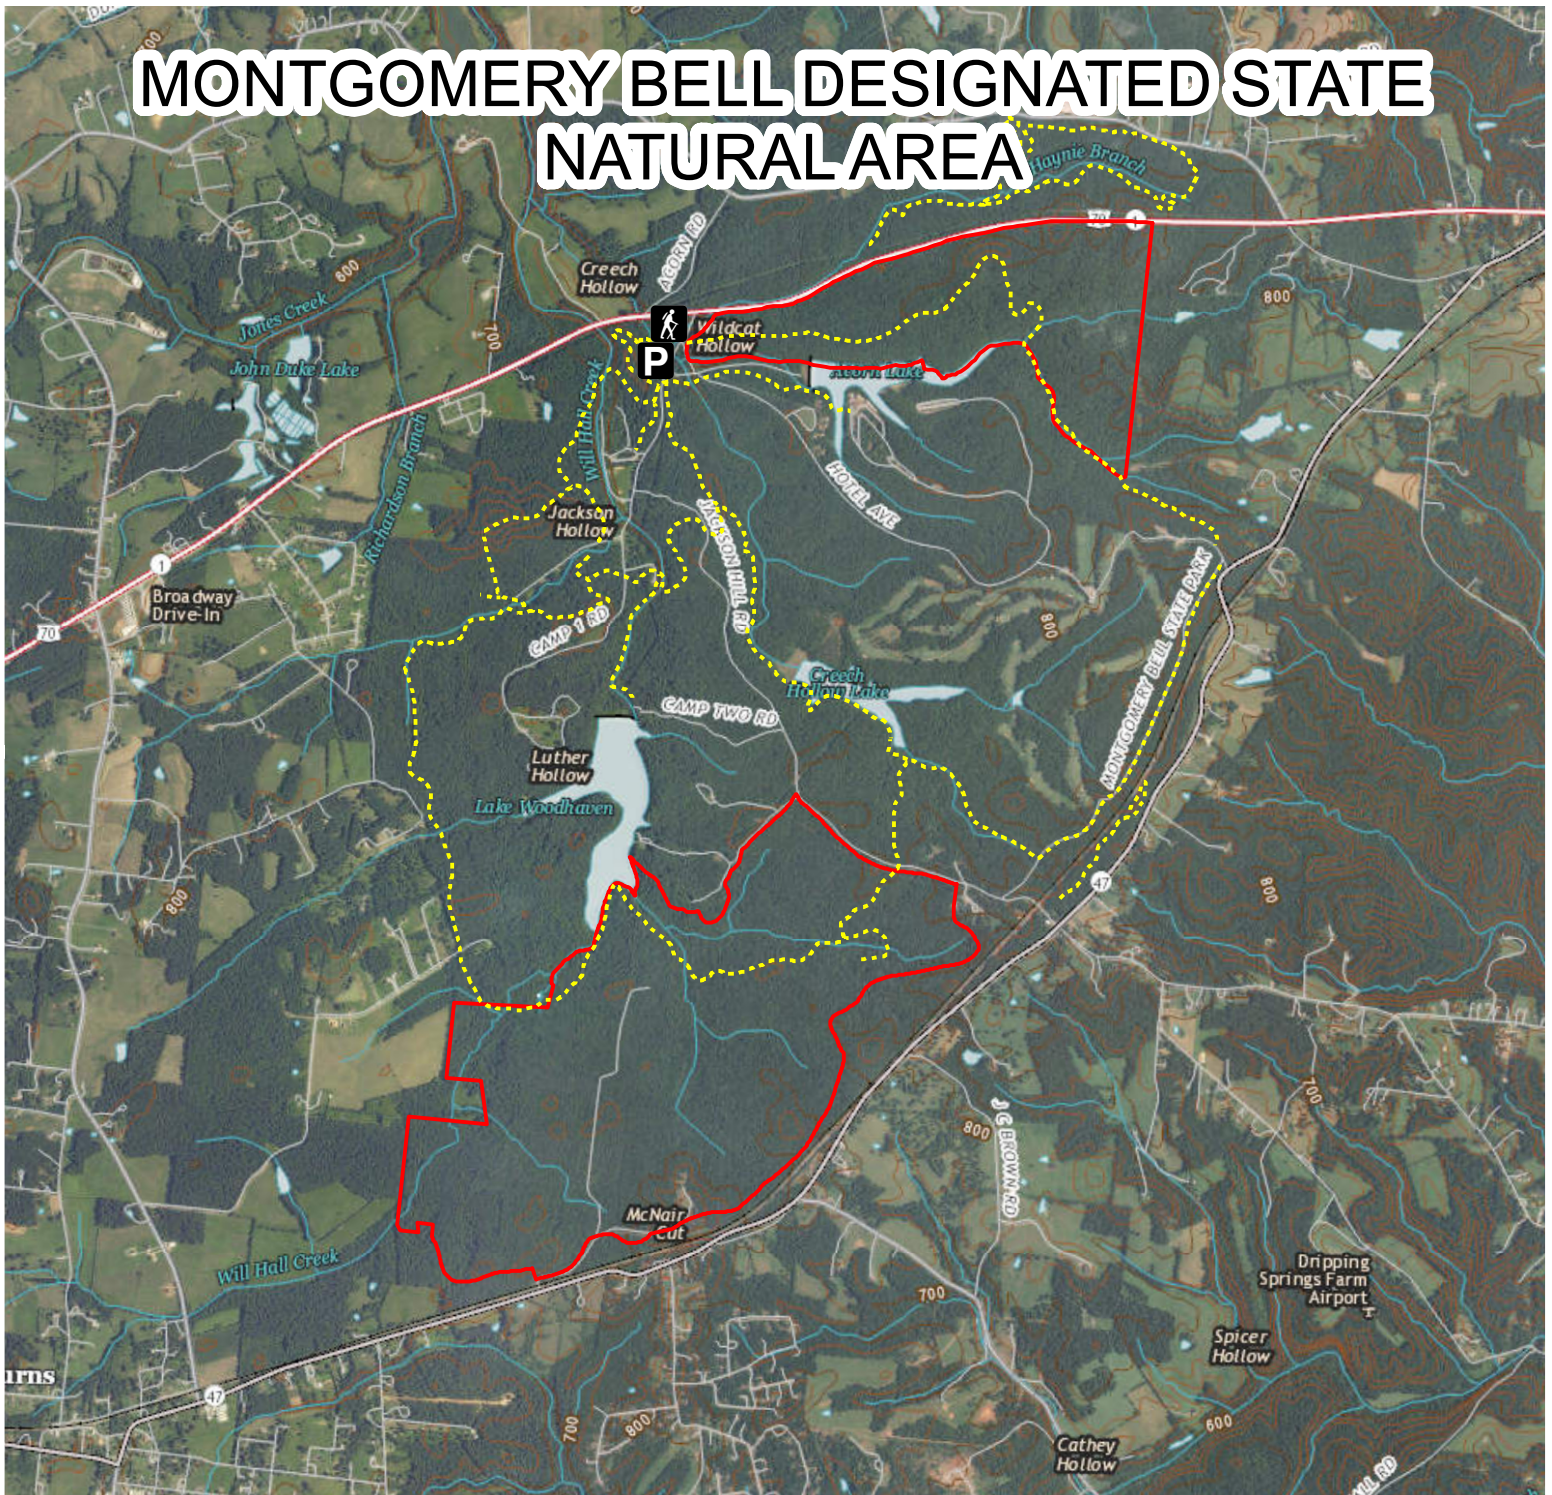

MONTGOMERY BELL DESIGNATED STATE NATURAL AREA

1 inch = 3,000 feet
1:36,000

P Parking

 Trail Head

 Trails

 Natural Area Boundaries

(615) 532-0431