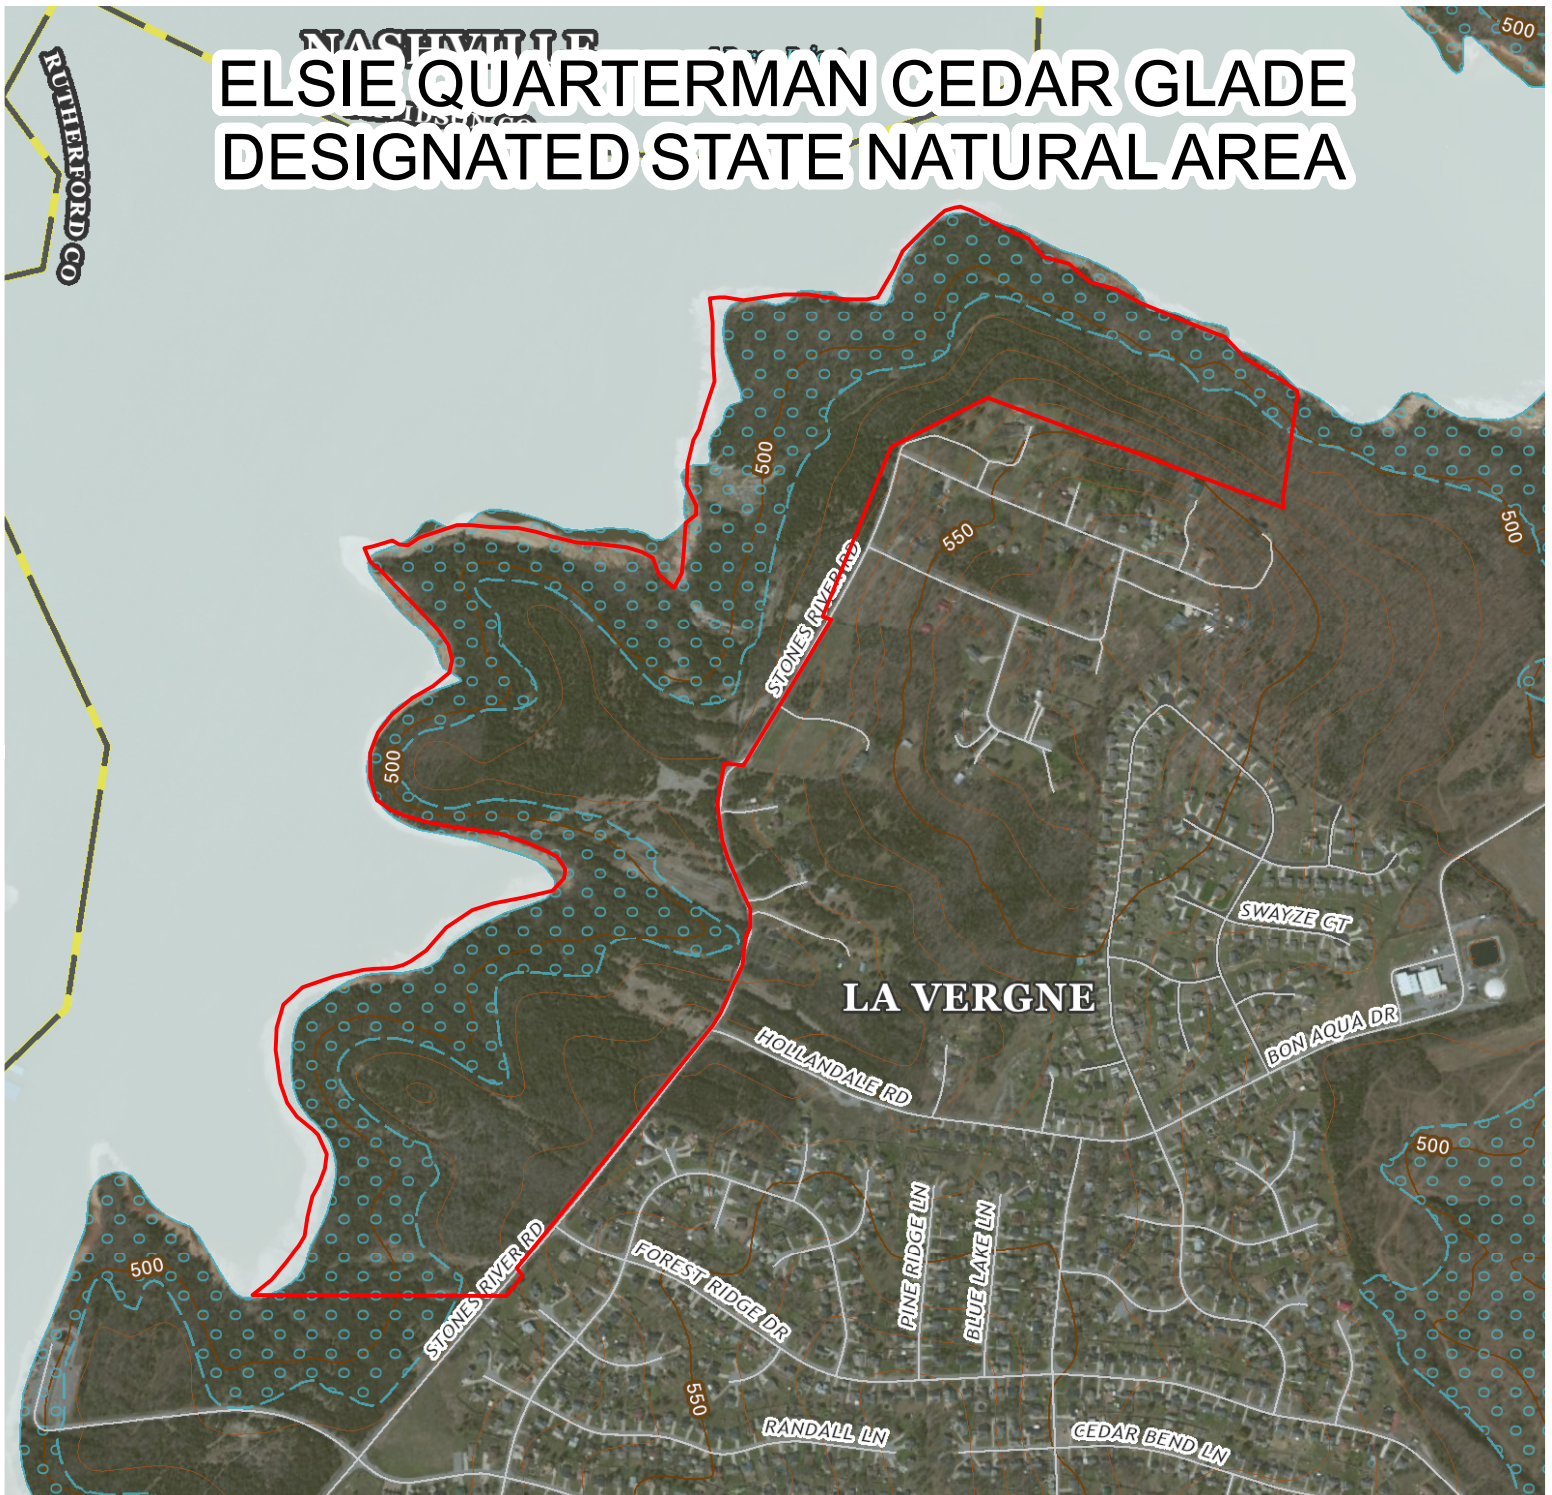

ELSIE QUARTERMAN CEDAR GLADE DESIGNATED STATE NATURAL AREA

1 inch = 917 feet
1:11,000

-  Parking
-  Trail Head
-  Trails

 Natural Area Boundaries

(615) 532-0431