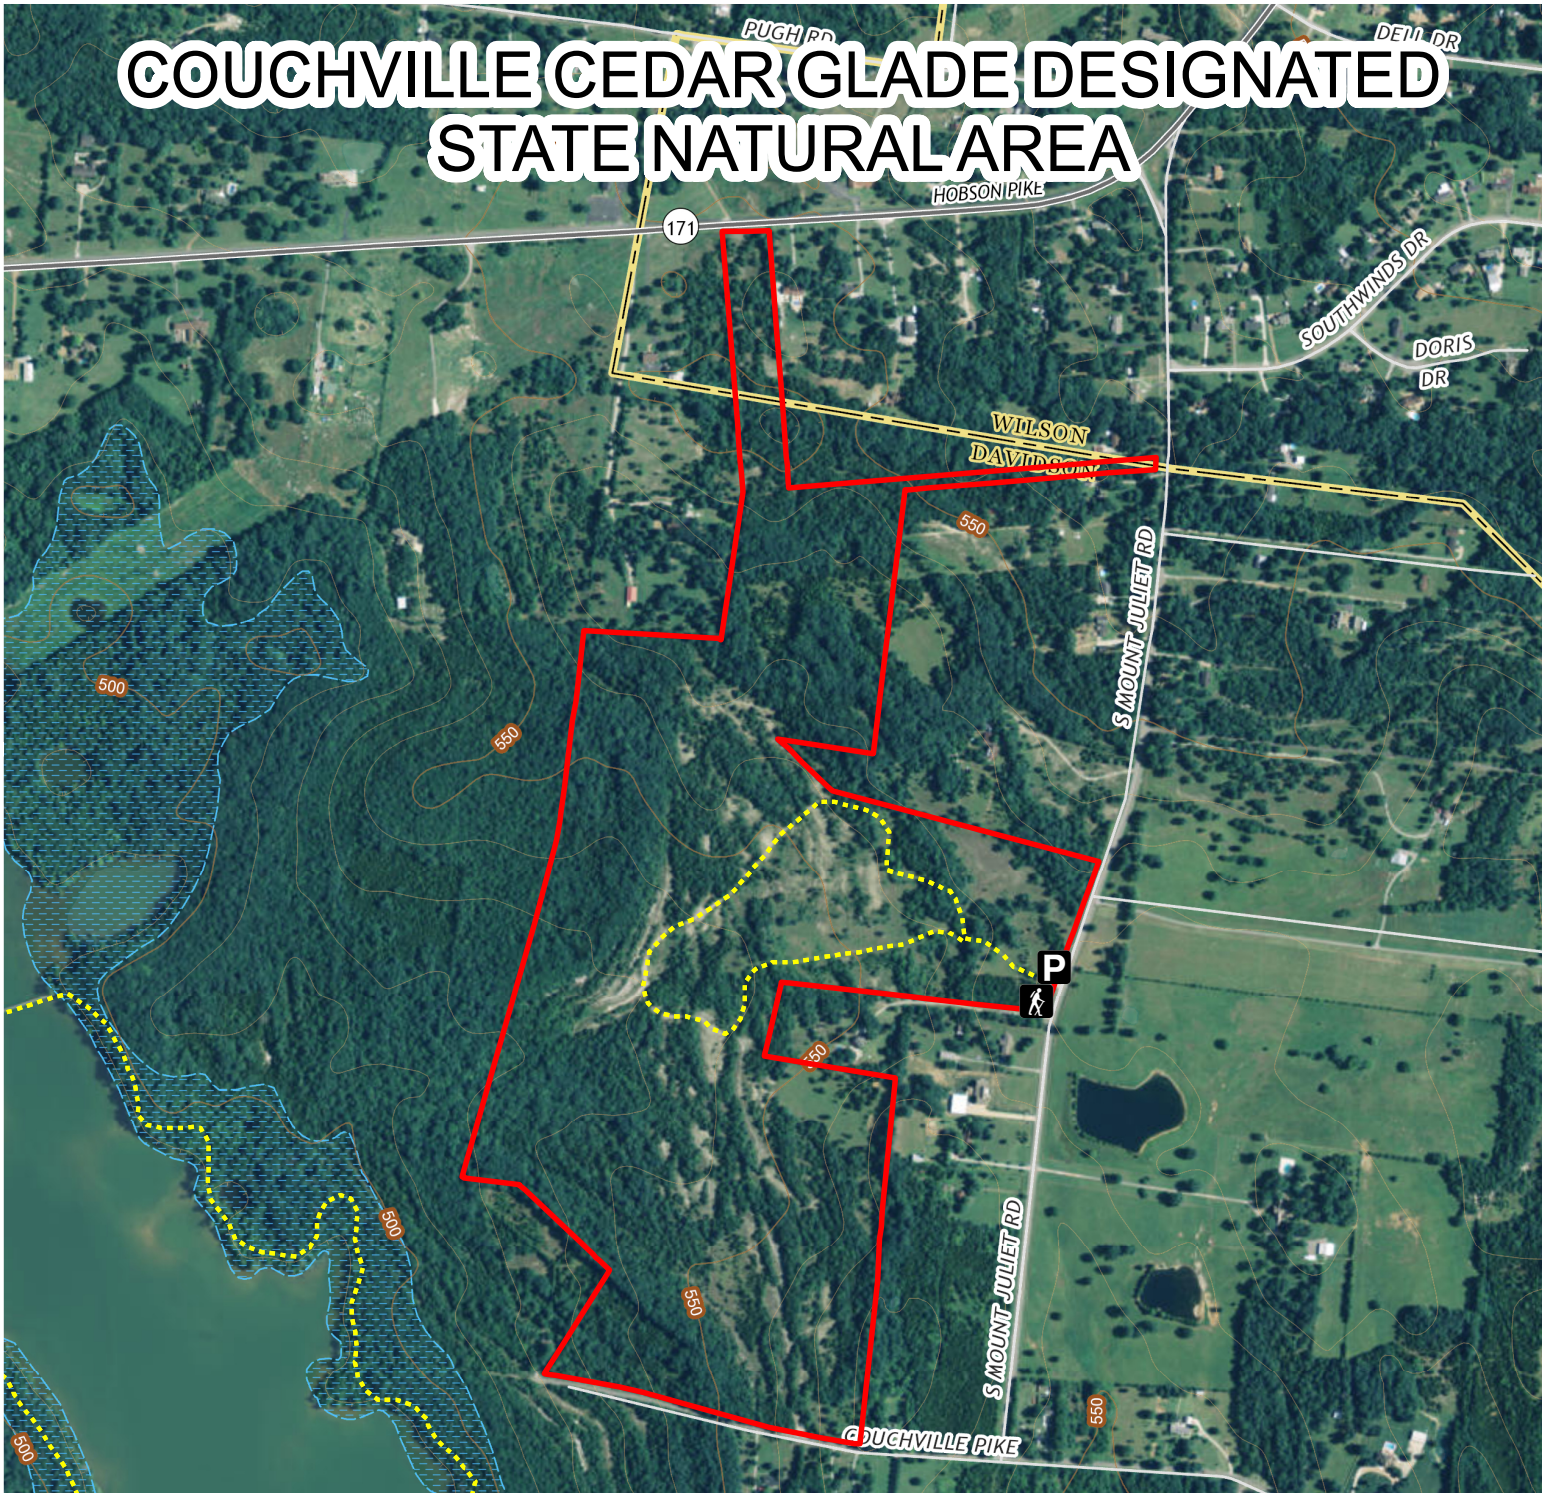

# COUCHVILLE CEDAR GLADE DESIGNATED STATE NATURAL AREA

1 inch = 833 feet  
1:10,000

-  Natural Area Boundaries
-  Parking
-  Trail Head
-  Trails

(615) 532-0431