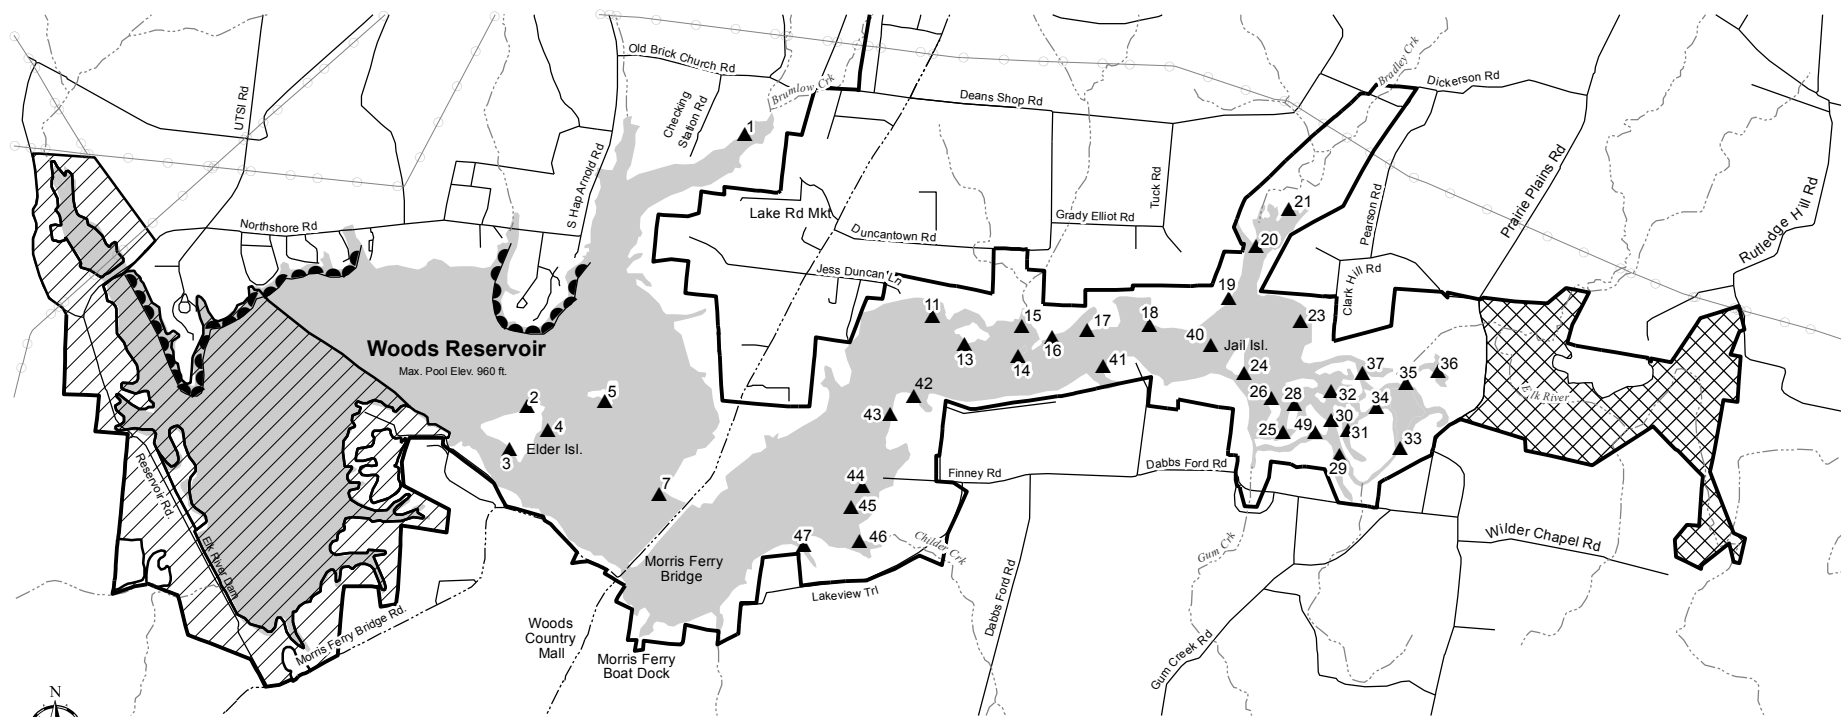

Woods Reservoir

- | | | | |
|-----------------------------------|--------------|--|---------------|
| Woods Reservoir | Local Roads | Streams | Duck Blinds |
| Waterfowl Refuge | Highways | Power Lines | Check Station |
| Open Hunting (no blinds required) | WMA Boundary | No Goose Hunting Within 150 Yards of Shoreline | Boat Ramp |
| | | | Stores |