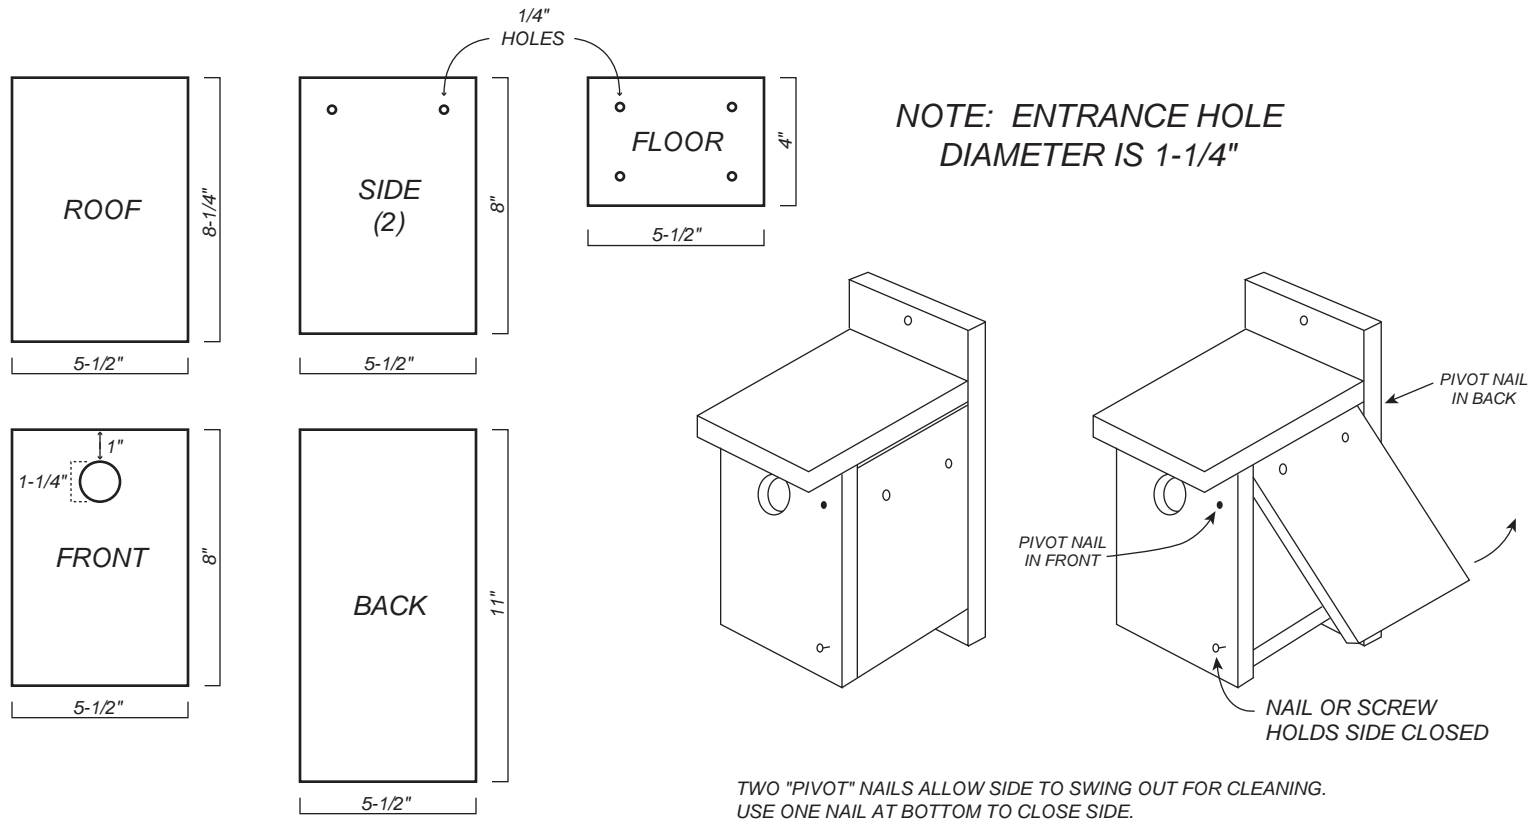

**HOUSE WREN  
CAROLINA CHICKADEE  
WHITE-BREASTED NUTHATCH  
PROTHONOTARY WARBLER  
NEST BOX**

**LUMBER: ONE 1" X 6" X 4'**