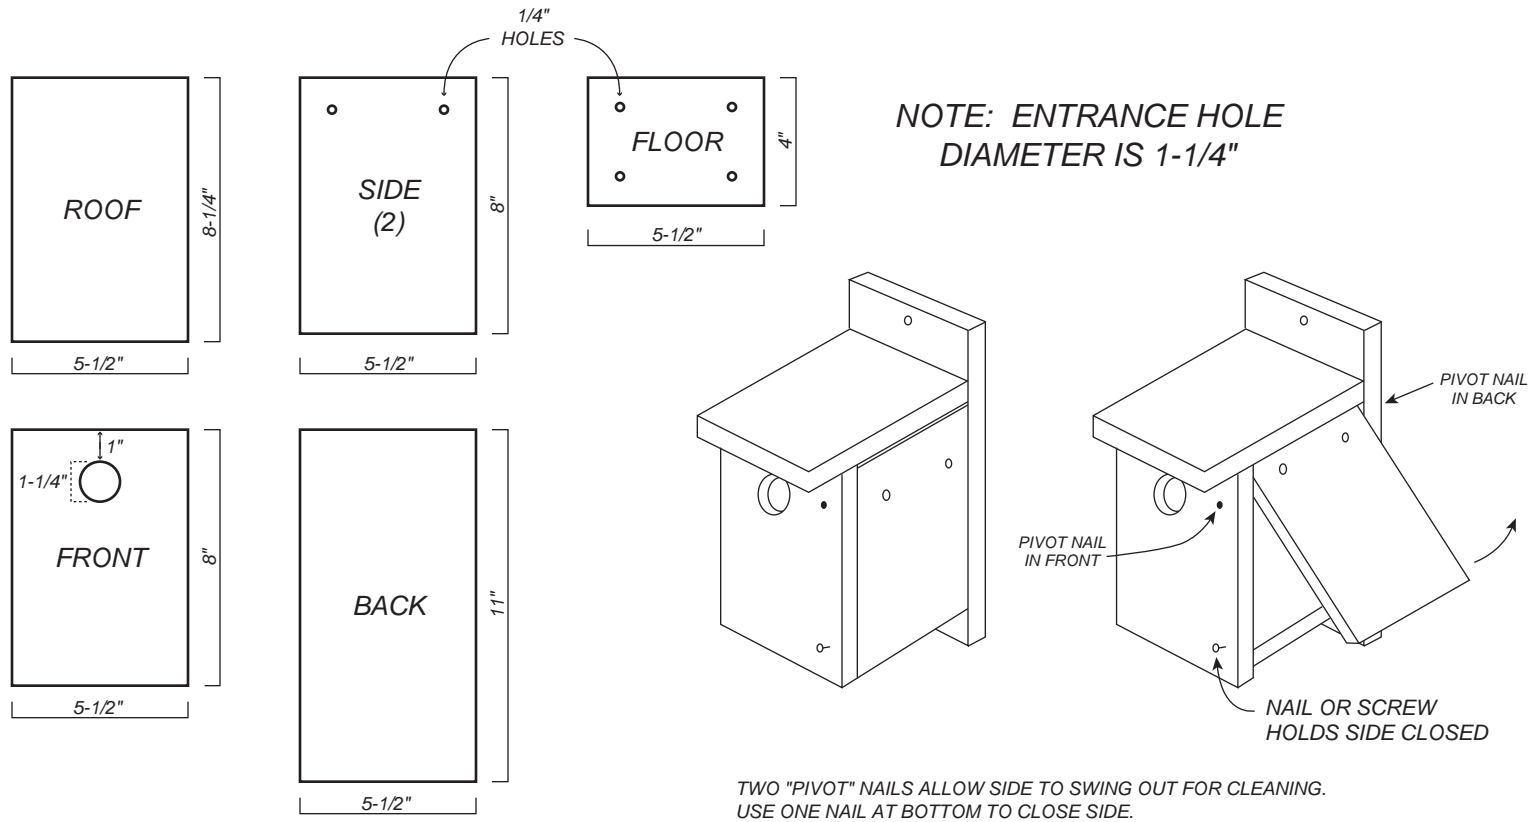

**HOUSE WREN  
CAROLINA CHICKADEE  
WHITE-BREASTED NUTHATCH  
PROTHONOTARY WARBLER  
NEST BOX**

**LUMBER: ONE 1" X 6" X 4'**