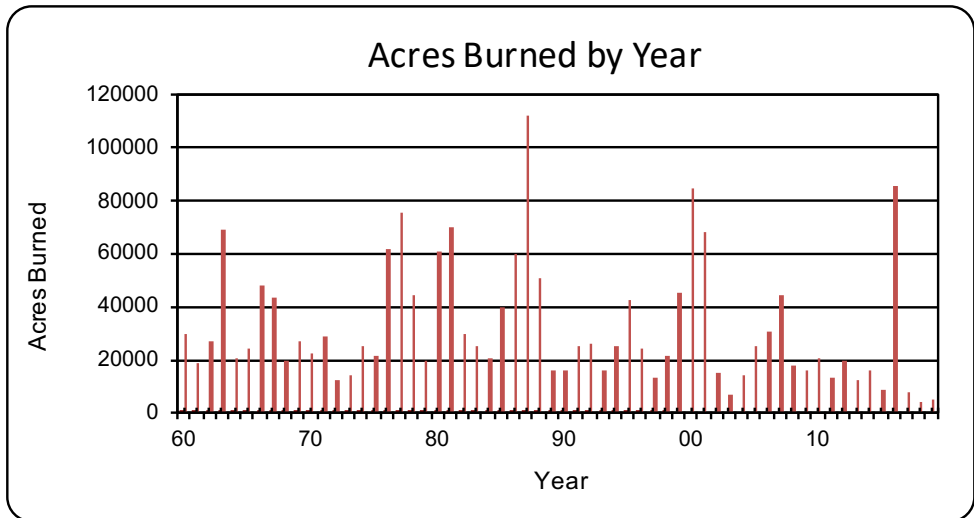

# TDF Fire Statistics 1960 - 2019 YTD

Year	Fires	Acres	Average
60	3,032	29,348	9.7
61	2,980	18,976	6.4
62	3,127	27,247	8.7
63	5,015	69,269	13.8
64	2,887	20,572	7.1
65	3,396	23,981	7.1
66	3,874	47,585	12.3
67	4,500	43,045	9.6
68	3,469	19,373	5.6
69	3,223	27,144	8.4
70	3,129	22,470	7.2
71	3,331	28,934	8.7
72	1,889	12,204	6.5
73	2,339	14,446	6.2
74	3,063	24,657	8.0
75	2,624	21,046	8.0
76	5,859	62,122	10.6
77	<b>6,662</b>	75,268	11.3
78	4,280	44,343	10.4
79	2,854	19,713	6.9
80	4,777	60,672	12.7
81	5,509	69,875	12.7
82	3,016	29,318	9.7
83	2,901	25,464	8.8
84	2,726	20,644	7.6
85	3,037	39,300	12.9
86	5,400	59,721	11.1
87	5,478	<b>112,459</b>	20.5
88	4,066	51,029	12.6
89	1,873	15,894	8.5
90	2,278	15,675	6.9
91	2,484	25,001	10.1
92	2,887	25,786	8.9
93	2,072	15,542	7.5
94	2,454	25,195	10.3
95	3,454	42,404	12.3
96	2,344	24,406	10.4
97	1,431	12,744	8.9
98	1,987	21,483	10.8
99	3,680	45,112	12.3
00	2,890	84,435	29.2
01	2,739	68,142	24.9
02	1,569	14,776	9.4
03	1,089	7,110	6.5
04	1,565	14,513	9.3
05	2,073	24,744	11.9
06	2,198	30,800	14.0
07	3,000	44,126	14.7
08	1,290	18,068	14.0
09	1,218	15,558	12.8
10	1,671	20,322	12.2
11	1,039	13,326	12.8
12	1,075	19,406	18.1
13	623	11,982	19.2
14	1,249	16,280	13.0
15	619	8,581	13.9
16	1,345	85,324	<b>63.4</b>
17	632	7,770	12.3
18	<b>351</b>	<b>3,803</b>	10.8
19	529	5,371	10.2
3av	504	5,648	11
5av	695	22,170	22
10av	913	19,217	19
20av	1,438	25,722	17
50av	2,573	31,547	13

blue = lowest

red = highest