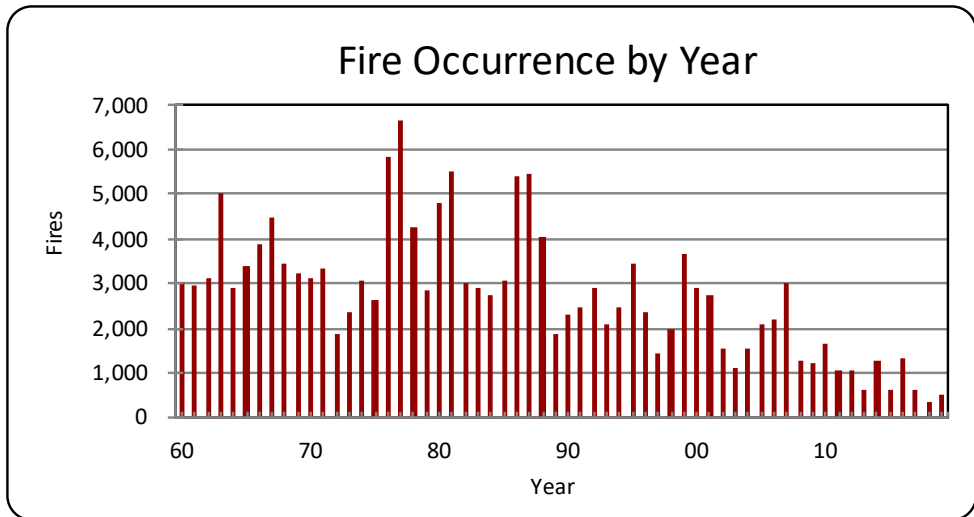

# TDF Fire Statistics 1960 - 2019 YTD

Year	Fires	Acres	Average
60	3,032	29,348	9.7
61	2,980	18,976	6.4
62	3,127	27,247	8.7
63	5,015	69,269	13.8
64	2,887	20,572	7.1
65	3,396	23,981	7.1
66	3,874	47,585	12.3
67	4,500	43,045	9.6
68	3,469	19,373	5.6
69	3,223	27,144	8.4
70	3,129	22,470	7.2
71	3,331	28,934	8.7
72	1,889	12,204	6.5
73	2,339	14,446	6.2
74	3,063	24,657	8.0
75	2,624	21,046	8.0
76	5,859	62,122	10.6
77	<b>6,662</b>	75,268	11.3
78	4,280	44,343	10.4
79	2,854	19,713	6.9
80	4,777	60,672	12.7
81	5,509	69,875	12.7
82	3,016	29,318	9.7
83	2,901	25,464	8.8
84	2,726	20,644	7.6
85	3,037	39,300	12.9
86	5,400	59,721	11.1
87	5,478	<b>112,459</b>	20.5
88	4,066	51,029	12.6
89	1,873	15,894	8.5
90	2,278	15,675	6.9
91	2,484	25,001	10.1
92	2,887	25,786	8.9
93	2,072	15,542	7.5
94	2,454	25,195	10.3
95	3,454	42,404	12.3
96	2,344	24,406	10.4
97	1,431	12,744	8.9
98	1,987	21,483	10.8
99	3,680	45,112	12.3
00	2,890	84,435	29.2
01	2,739	68,142	24.9
02	1,569	14,776	9.4
03	1,089	7,110	6.5
04	1,565	14,513	9.3
05	2,073	24,744	11.9
06	2,198	30,800	14.0
07	3,000	44,126	14.7
08	1,290	18,068	14.0
09	1,218	15,558	12.8
10	1,671	20,322	12.2
11	1,039	13,326	12.8
12	1,075	19,406	18.1
13	623	11,982	19.2
14	1,249	16,280	13.0
15	619	8,581	13.9
16	1,345	85,324	<b>63.4</b>
17	632	7,770	12.3
18	<b>351</b>	<b>3,803</b>	10.8
19	529	5,371	10.2
3av	504	5,648	11
5av	695	22,170	22
10av	913	19,217	19
20av	1,438	25,722	17
50av	2,573	31,547	13

blue = lowest

red = highest