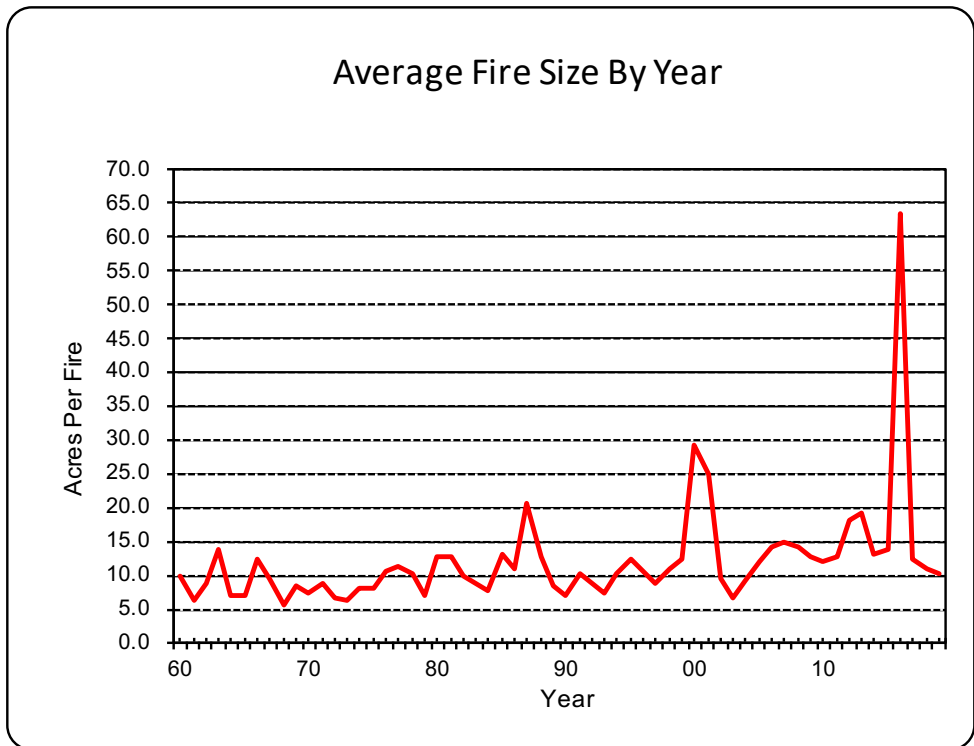

# TDF Fire Statistics 1960 - 2019 YTD

Year	Fires	Acres	Average
60	3,032	29,348	9.7
61	2,980	18,976	6.4
62	3,127	27,247	8.7
63	5,015	69,269	13.8
64	2,887	20,572	7.1
65	3,396	23,981	7.1
66	3,874	47,585	12.3
67	4,500	43,045	9.6
68	3,469	19,373	5.6
69	3,223	27,144	8.4
70	3,129	22,470	7.2
71	3,331	28,934	8.7
72	1,889	12,204	6.5
73	2,339	14,446	6.2
74	3,063	24,657	8.0
75	2,624	21,046	8.0
76	5,859	62,122	10.6
77	<b>6,662</b>	75,268	11.3
78	4,280	44,343	10.4
79	2,854	19,713	6.9
80	4,777	60,672	12.7
81	5,509	69,875	12.7
82	3,016	29,318	9.7
83	2,901	25,464	8.8
84	2,726	20,644	7.6
85	3,037	39,300	12.9
86	5,400	59,721	11.1
87	5,478	<b>112,459</b>	20.5
88	4,066	51,029	12.6
89	1,873	15,894	8.5
90	2,278	15,675	6.9
91	2,484	25,001	10.1
92	2,887	25,786	8.9
93	2,072	15,542	7.5
94	2,454	25,195	10.3
95	3,454	42,404	12.3
96	2,344	24,406	10.4
97	1,431	12,744	8.9
98	1,987	21,483	10.8
99	3,680	45,112	12.3
00	2,890	84,435	29.2
01	2,739	68,142	24.9
02	1,569	14,776	9.4
03	1,089	7,110	6.5
04	1,565	14,513	9.3
05	2,073	24,744	11.9
06	2,198	30,800	14.0
07	3,000	44,126	14.7
08	1,290	18,068	14.0
09	1,218	15,558	12.8
10	1,671	20,322	12.2
11	1,039	13,326	12.8
12	1,075	19,406	18.1
13	623	11,982	19.2
14	1,249	16,280	13.0
15	619	8,581	13.9
16	1,345	85,324	<b>63.4</b>
17	632	7,770	12.3
18	<b>351</b>	<b>3,803</b>	10.8
19	529	5,371	10.2
3av	504	5,648	11
5av	695	22,170	22
10av	913	19,217	19
20av	1,438	25,722	17
50av	2,573	31,547	13

blue = lowest

red = highest