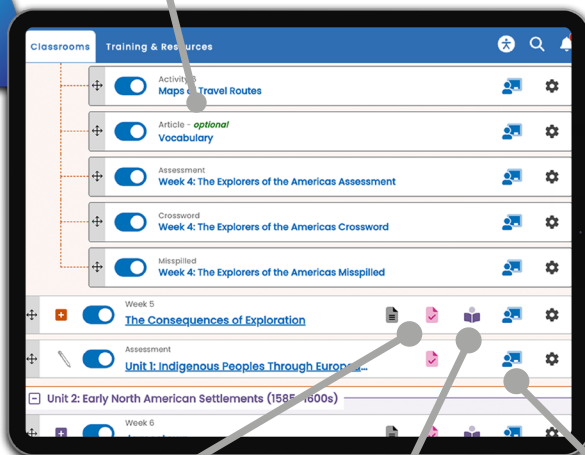

Printables and Assessments

Student Edition

Teacher Edition

More online help
s-w.co/online-guide