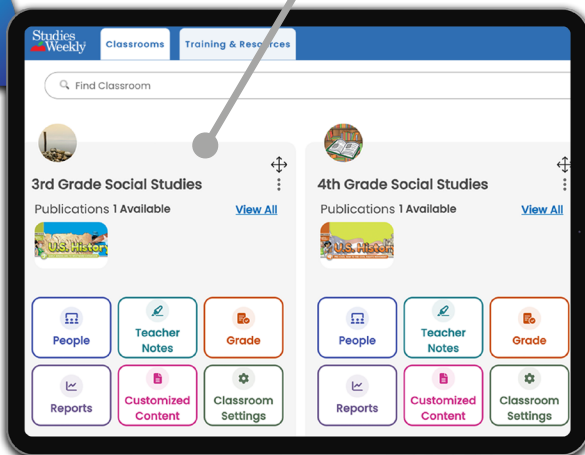

Tennessee

Getting Started Online

For Online Access Visit
online.studiesweekly.com

Username: TNadoptionSS
Password: Demo2026!

Select your class and grade

Navigate classroom resources

View units, lessons, and activities