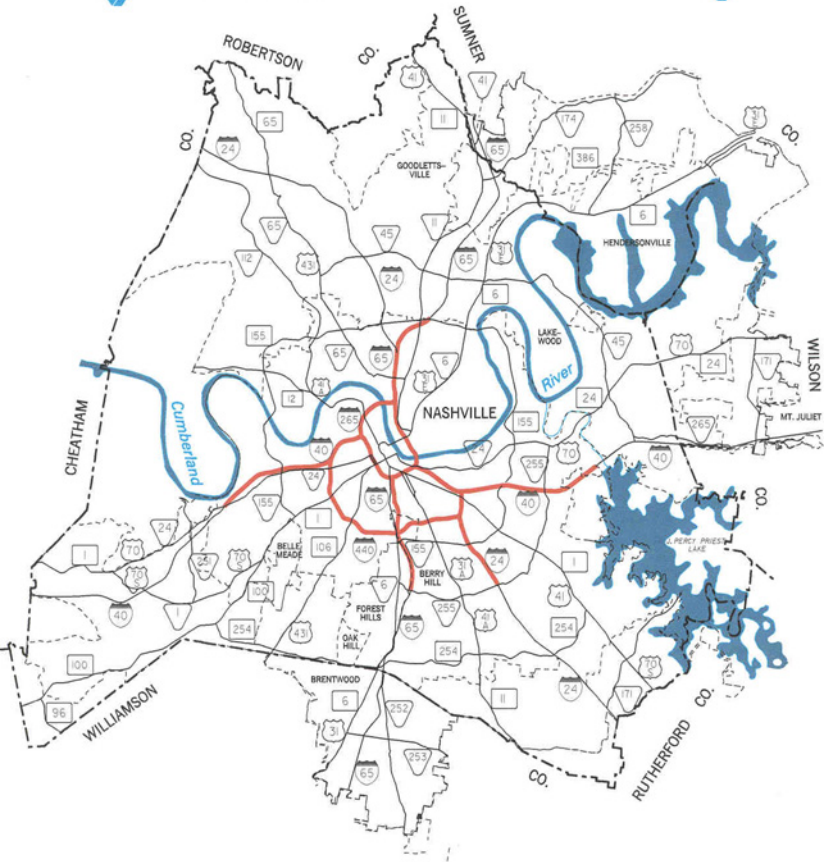

NASHVILLE *HELP* PATROL

SCALE

4 0 4 8 MILES