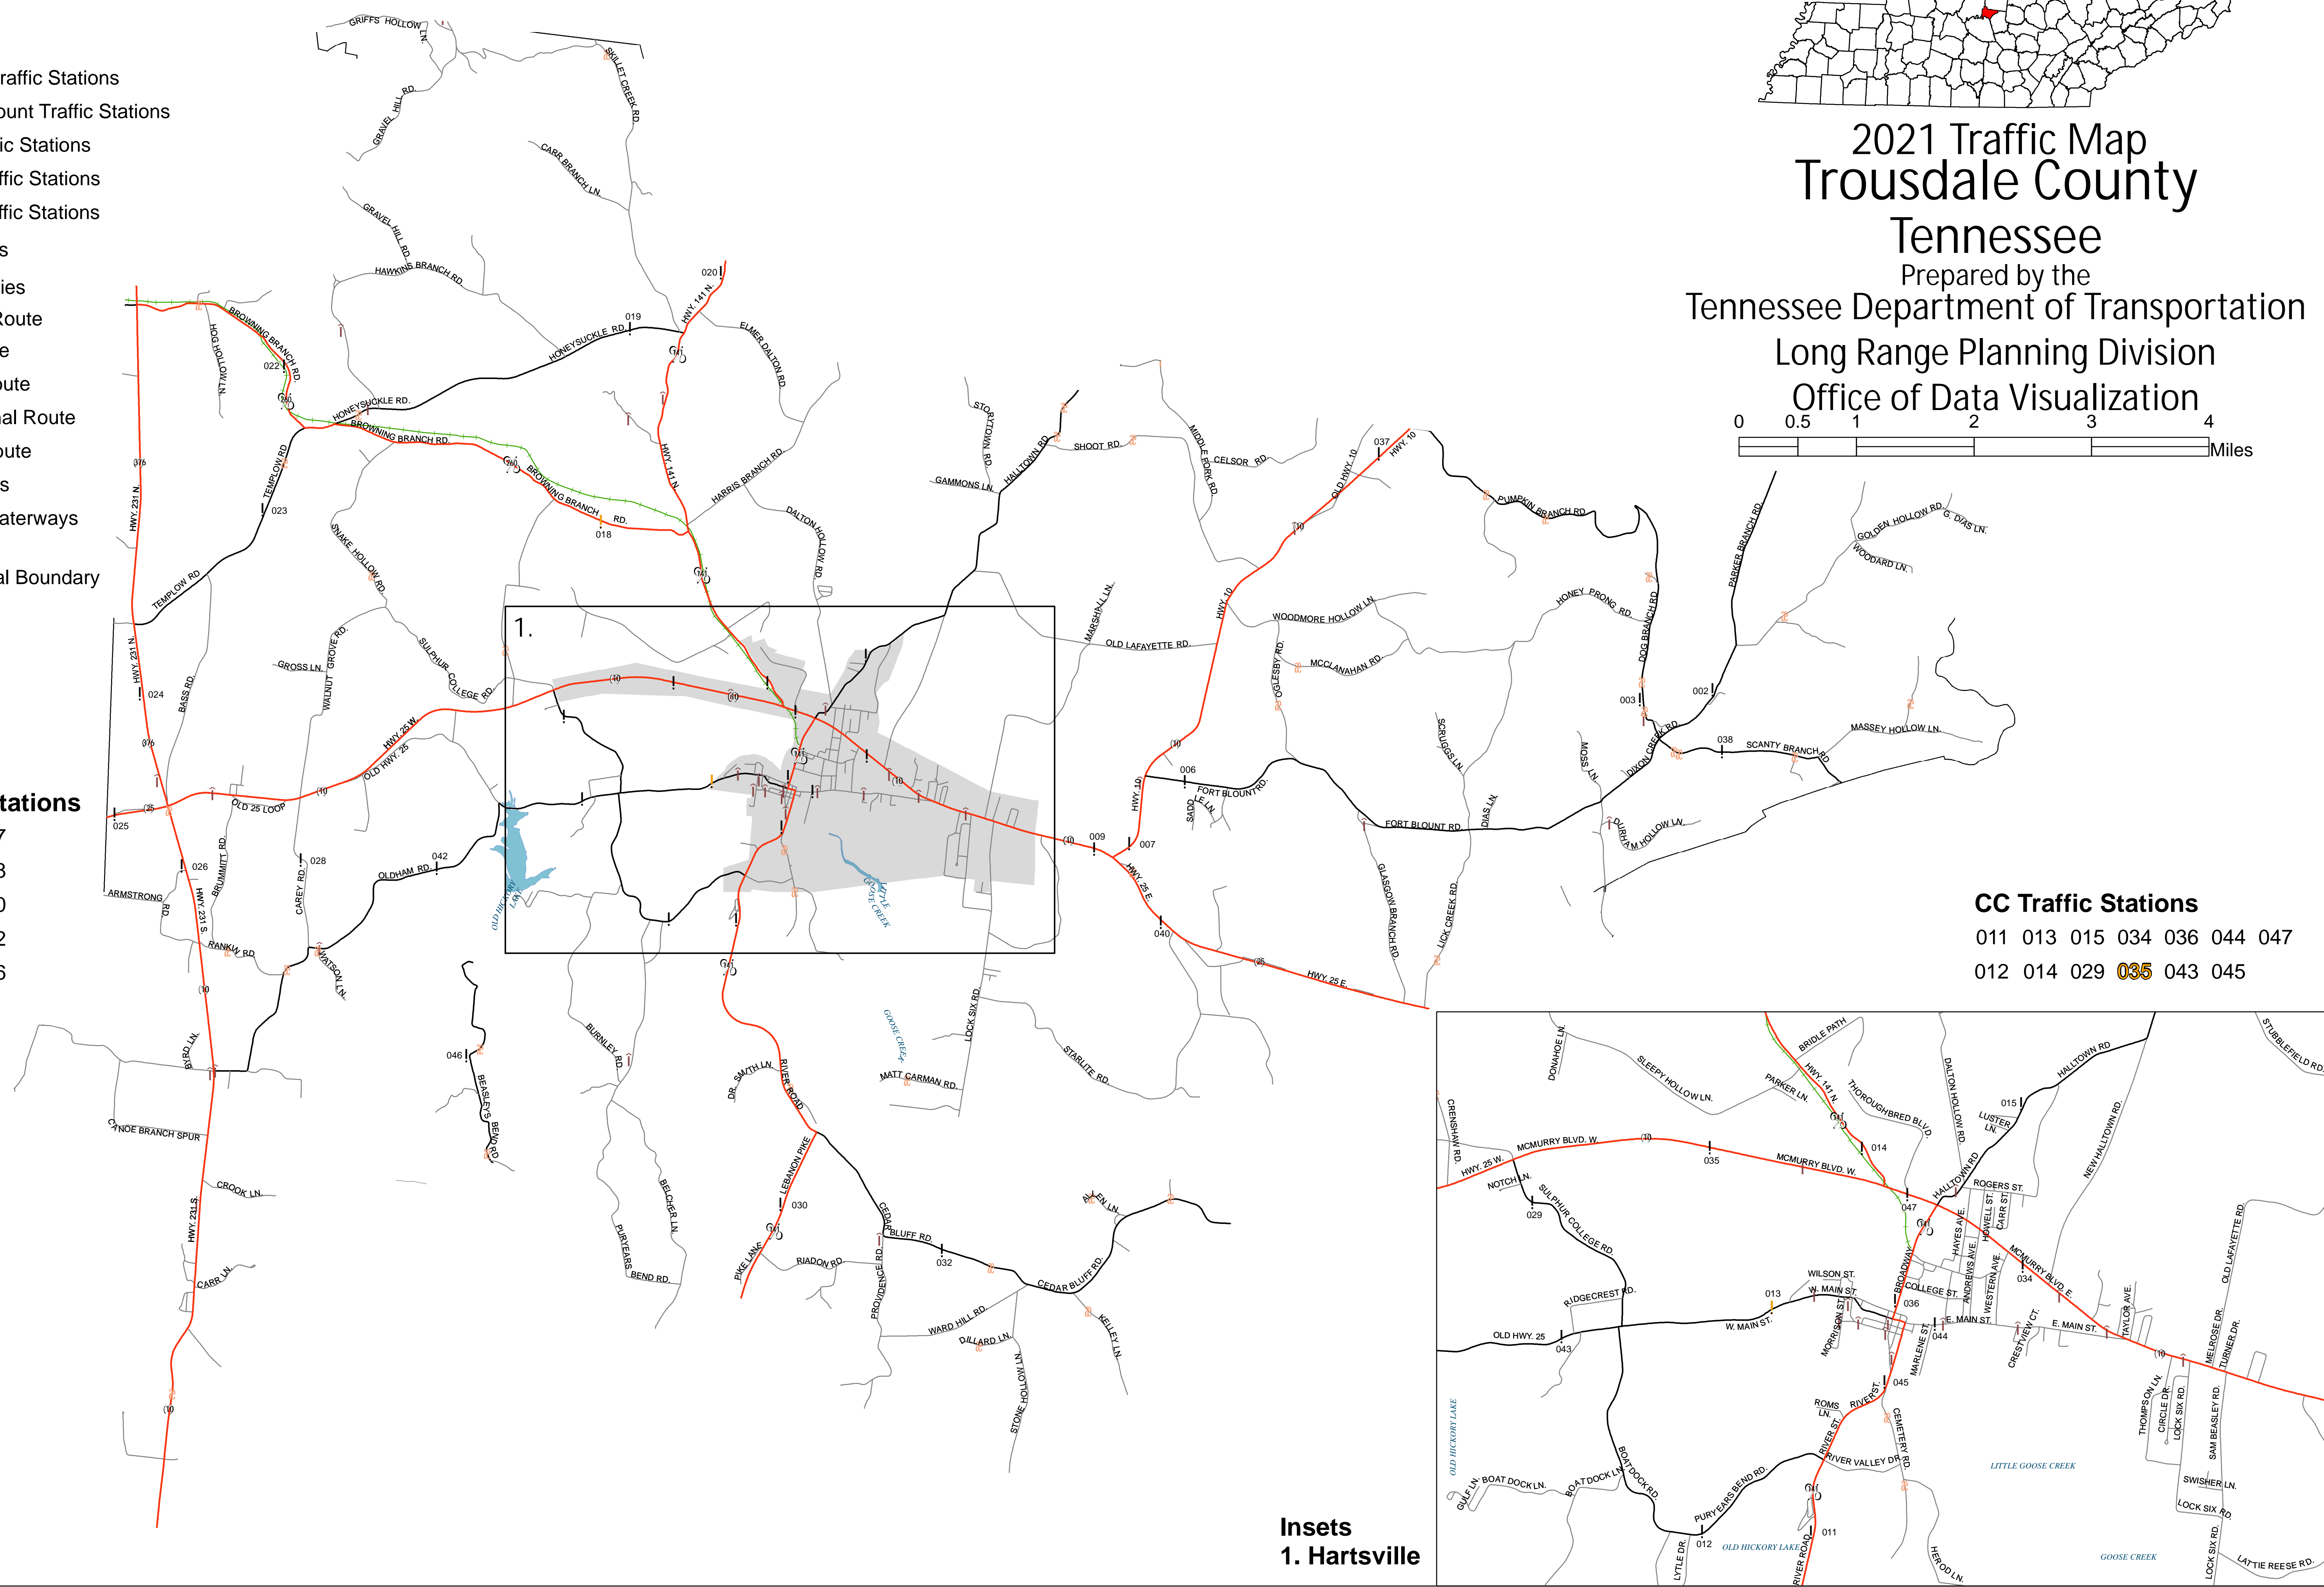

# 2021 Traffic Map Trousdale County Tennessee

Prepared by the  
Tennessee Department of Transportation  
Long Range Planning Division  
Office of Data Visualization

- Legend**
- HPMS Traffic Stations
  - Class Count Traffic Stations
  - CC Traffic Stations
  - ATR Traffic Stations
  - EDL Traffic Stations
  - Churches
  - Cemeteries
  - HPMS Route
  - Interstate
  - State Route
  - Functional Route
  - Local Route
  - Railroads
  - Major Waterways
  - Parks
  - Municipal Boundary

**CC Traffic Stations**

- 002 022 037
- 003 023 038
- 006 024 040
- 007** 025 042
- 009 026 046
- 018 028
- 019 030
- 020 032

**CC Traffic Stations**

- 011 013 015 034 036 044 047
- 012 014 029 **035** 043 045

3

**Insets  
1. Hartsville**