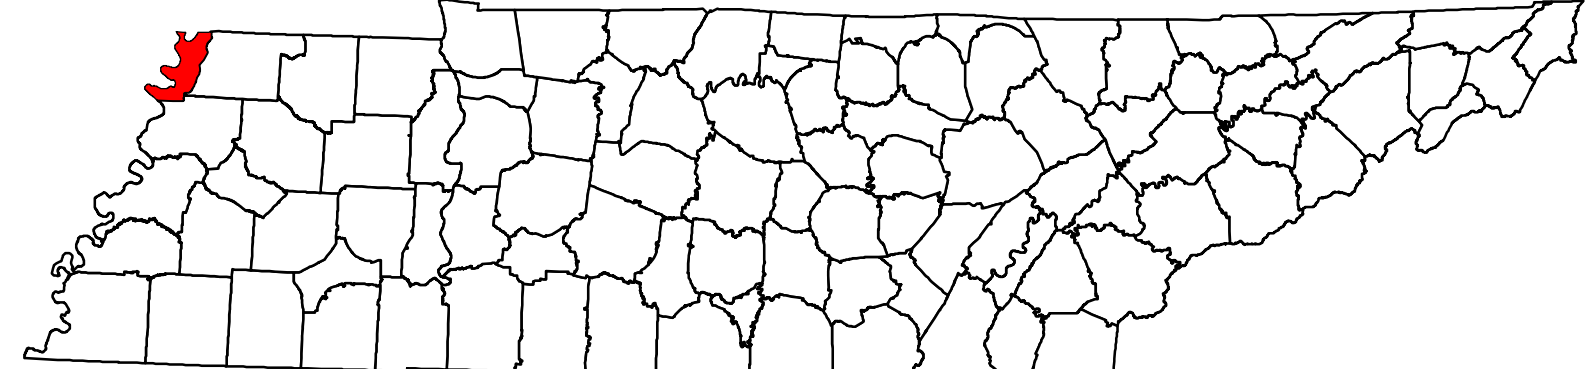

# 2021 Traffic Map Lake County Tennessee

Prepared by the  
Tennessee Department of Transportation  
Long Range Planning Division  
Office of Data Visualization

Lake County

1

Station #	AADT
1	411
2	59
3	214
4	33
5	161
7	119
10	1,017
11	349
12	3,122
14	3,032
16	357
17	111
19	437
20	831
22	2,403
23	197
24	888
30	136
31	1,236
32	342
33	3,906
35	3,263
36	525
37	52
40	146
43	4,224
44	61
45	4,831
46	550
48	312
49	82
50	434
52	46
53	112
54	808
55	41
56	149
57	1,999