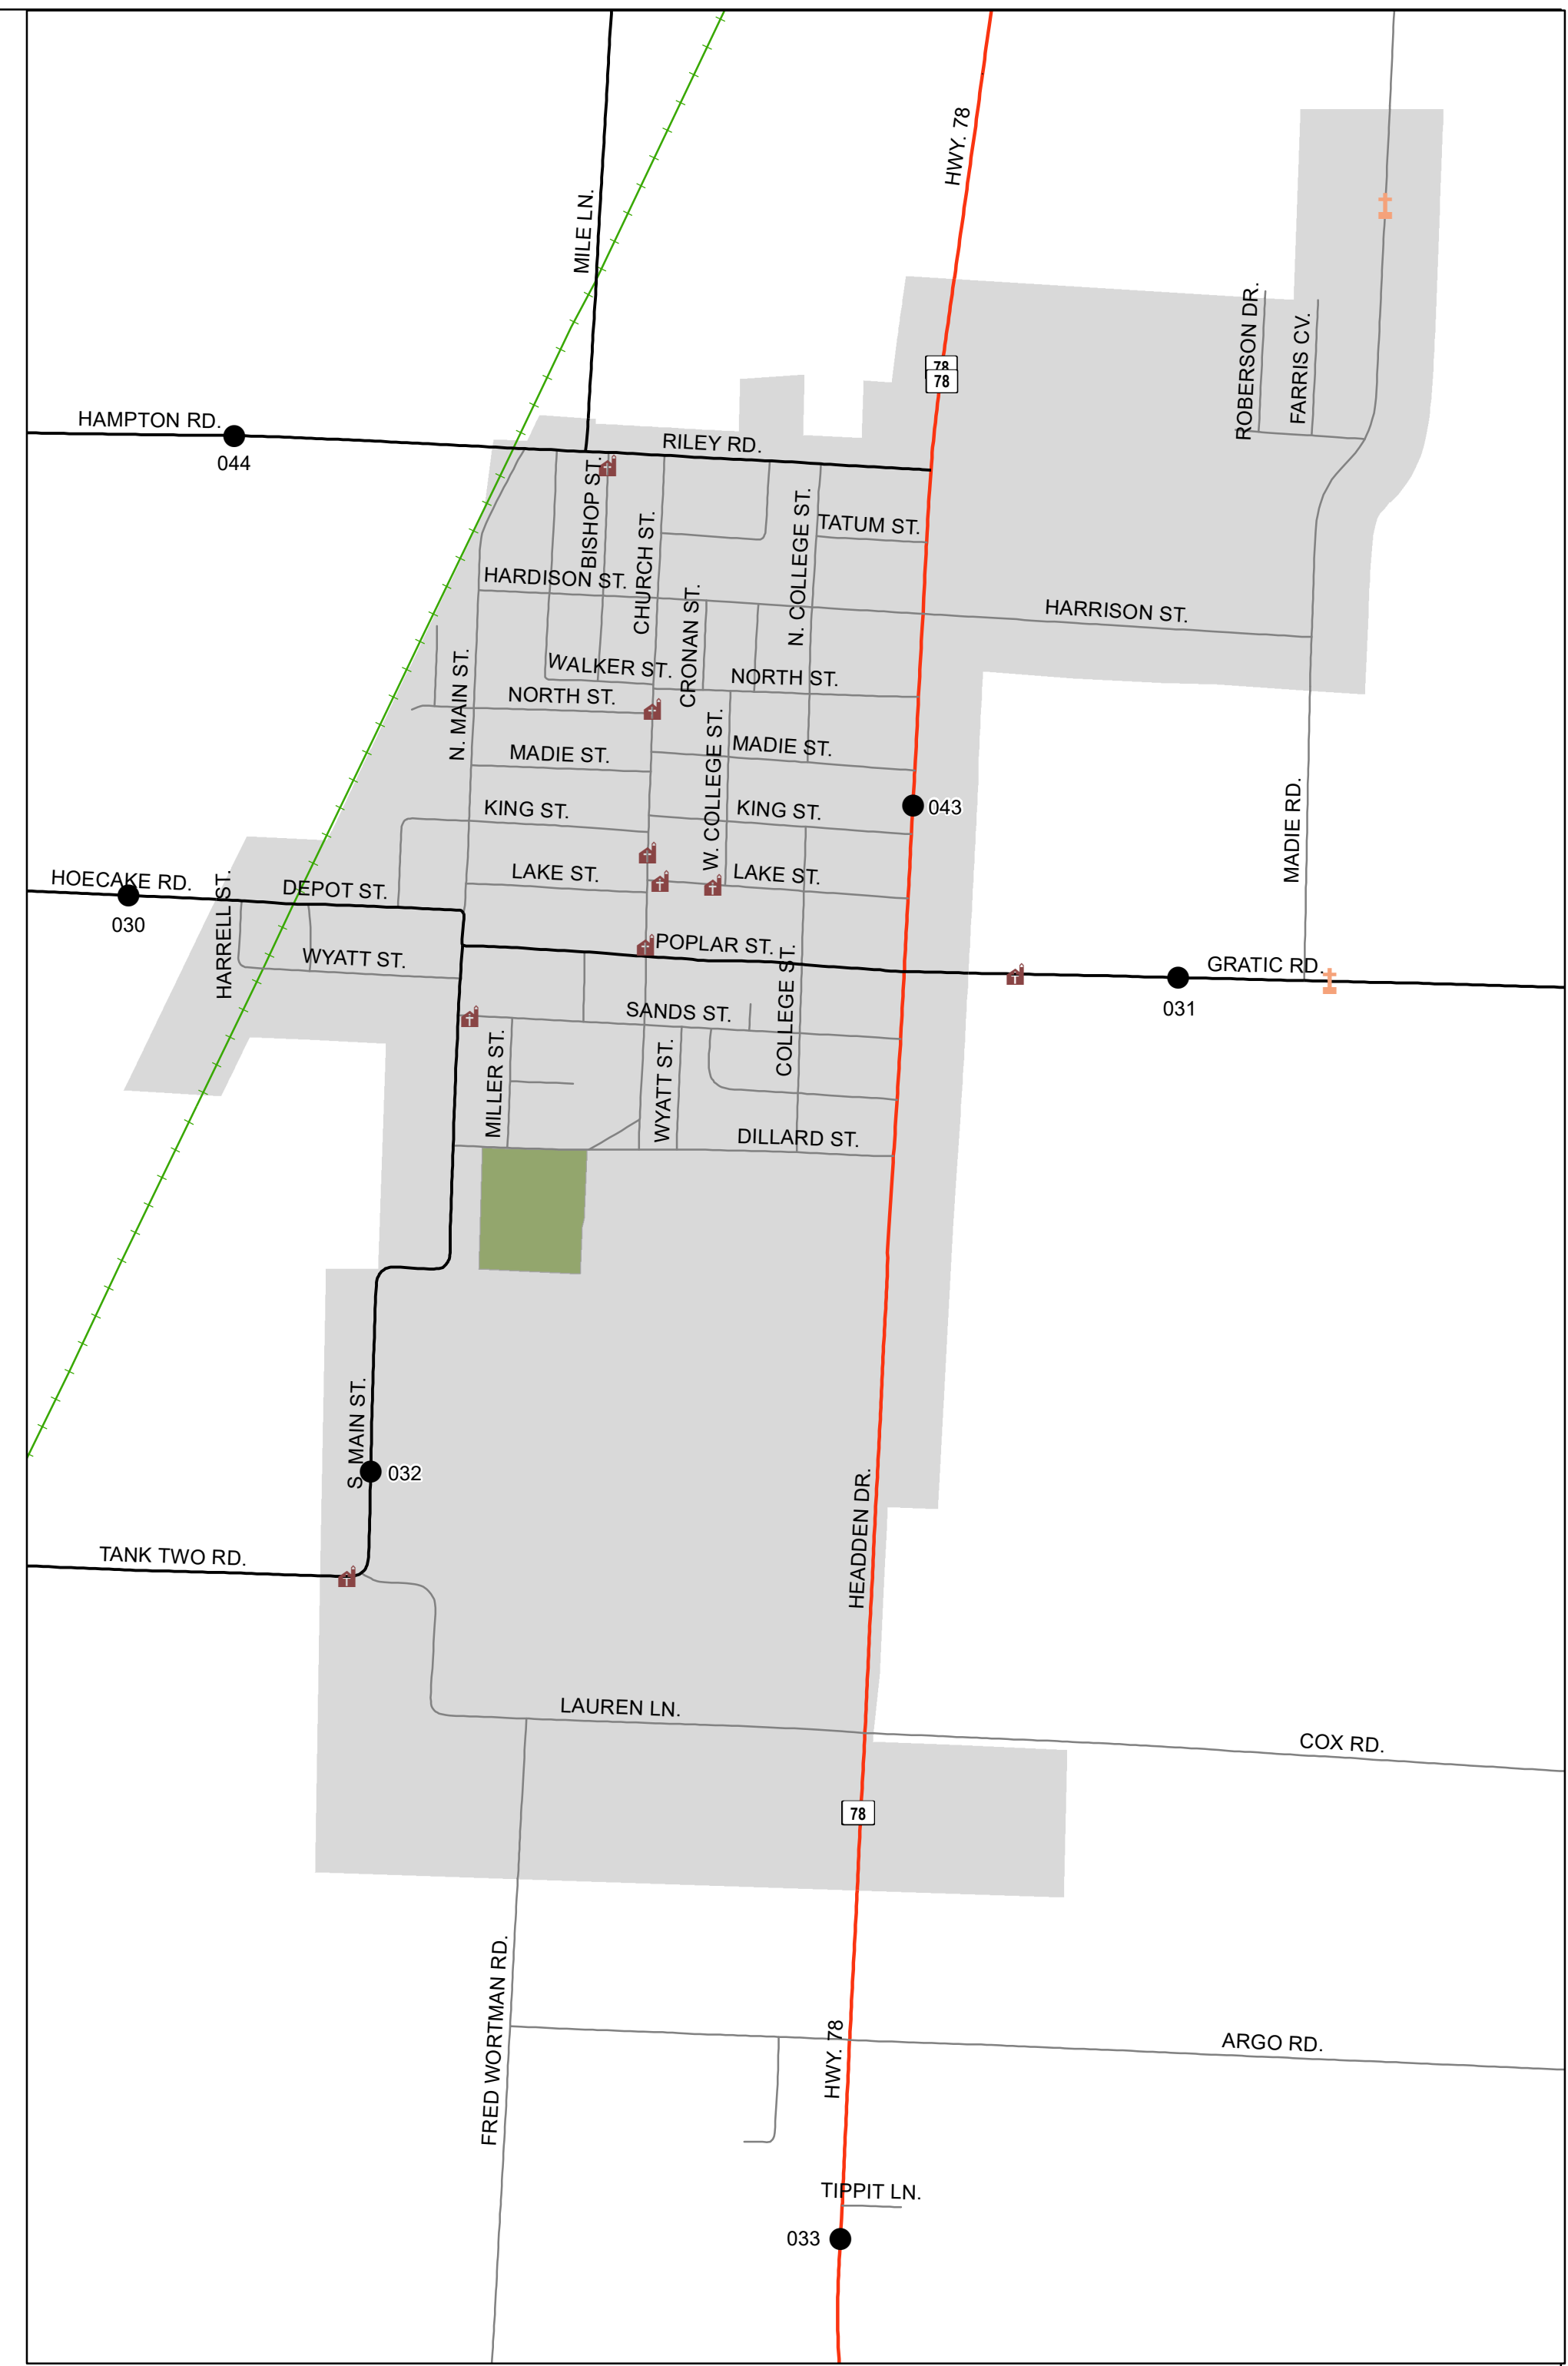

# 1. Tiptonville

- CC Traffic Stations**
- 010 012 016 054
  - 011 014 045 057

# 2021 Traffic Map Lake County Tennessee

Prepared by the  
Tennessee Department of Transportation  
Long Range Planning Division  
Office of Data Visualization

# 2. Ridgely

- CC Traffic Stations**
- 030 032 043
  - 031 033 044

**Legend**

- ✳ HPMS Traffic Stations
- 🟡 Class Count Traffic Stations
- CC Traffic Stations
- ATR Traffic Stations
- ▲ EDL Traffic Stations
- 🏠 Churches
- ⛪ Cemeteries
- 🟡 HPMS Route
- 🟦 Interstate
- 🟠 State Route
- ⚫ Functional Route
- ⚫ Local Route
- 🟢 Railroads
- 🟦 Major Waterways
- 🟩 Parks
- 🟤 Municipal Boundary

Lake County

1

Station #	AADT
1	411
2	59
3	214
4	33
5	161
7	119
10	1,017
11	349
12	3,122
14	3,032
16	357
17	111
19	437
20	831
22	2,403
23	197
24	888
30	136
31	1,236
32	342
33	3,906
35	3,263
36	525
37	52
40	146
43	4,224
44	61
45	4,831
46	550
48	312
49	82
50	434
52	46
53	112
54	808
55	41
56	149
57	1,999