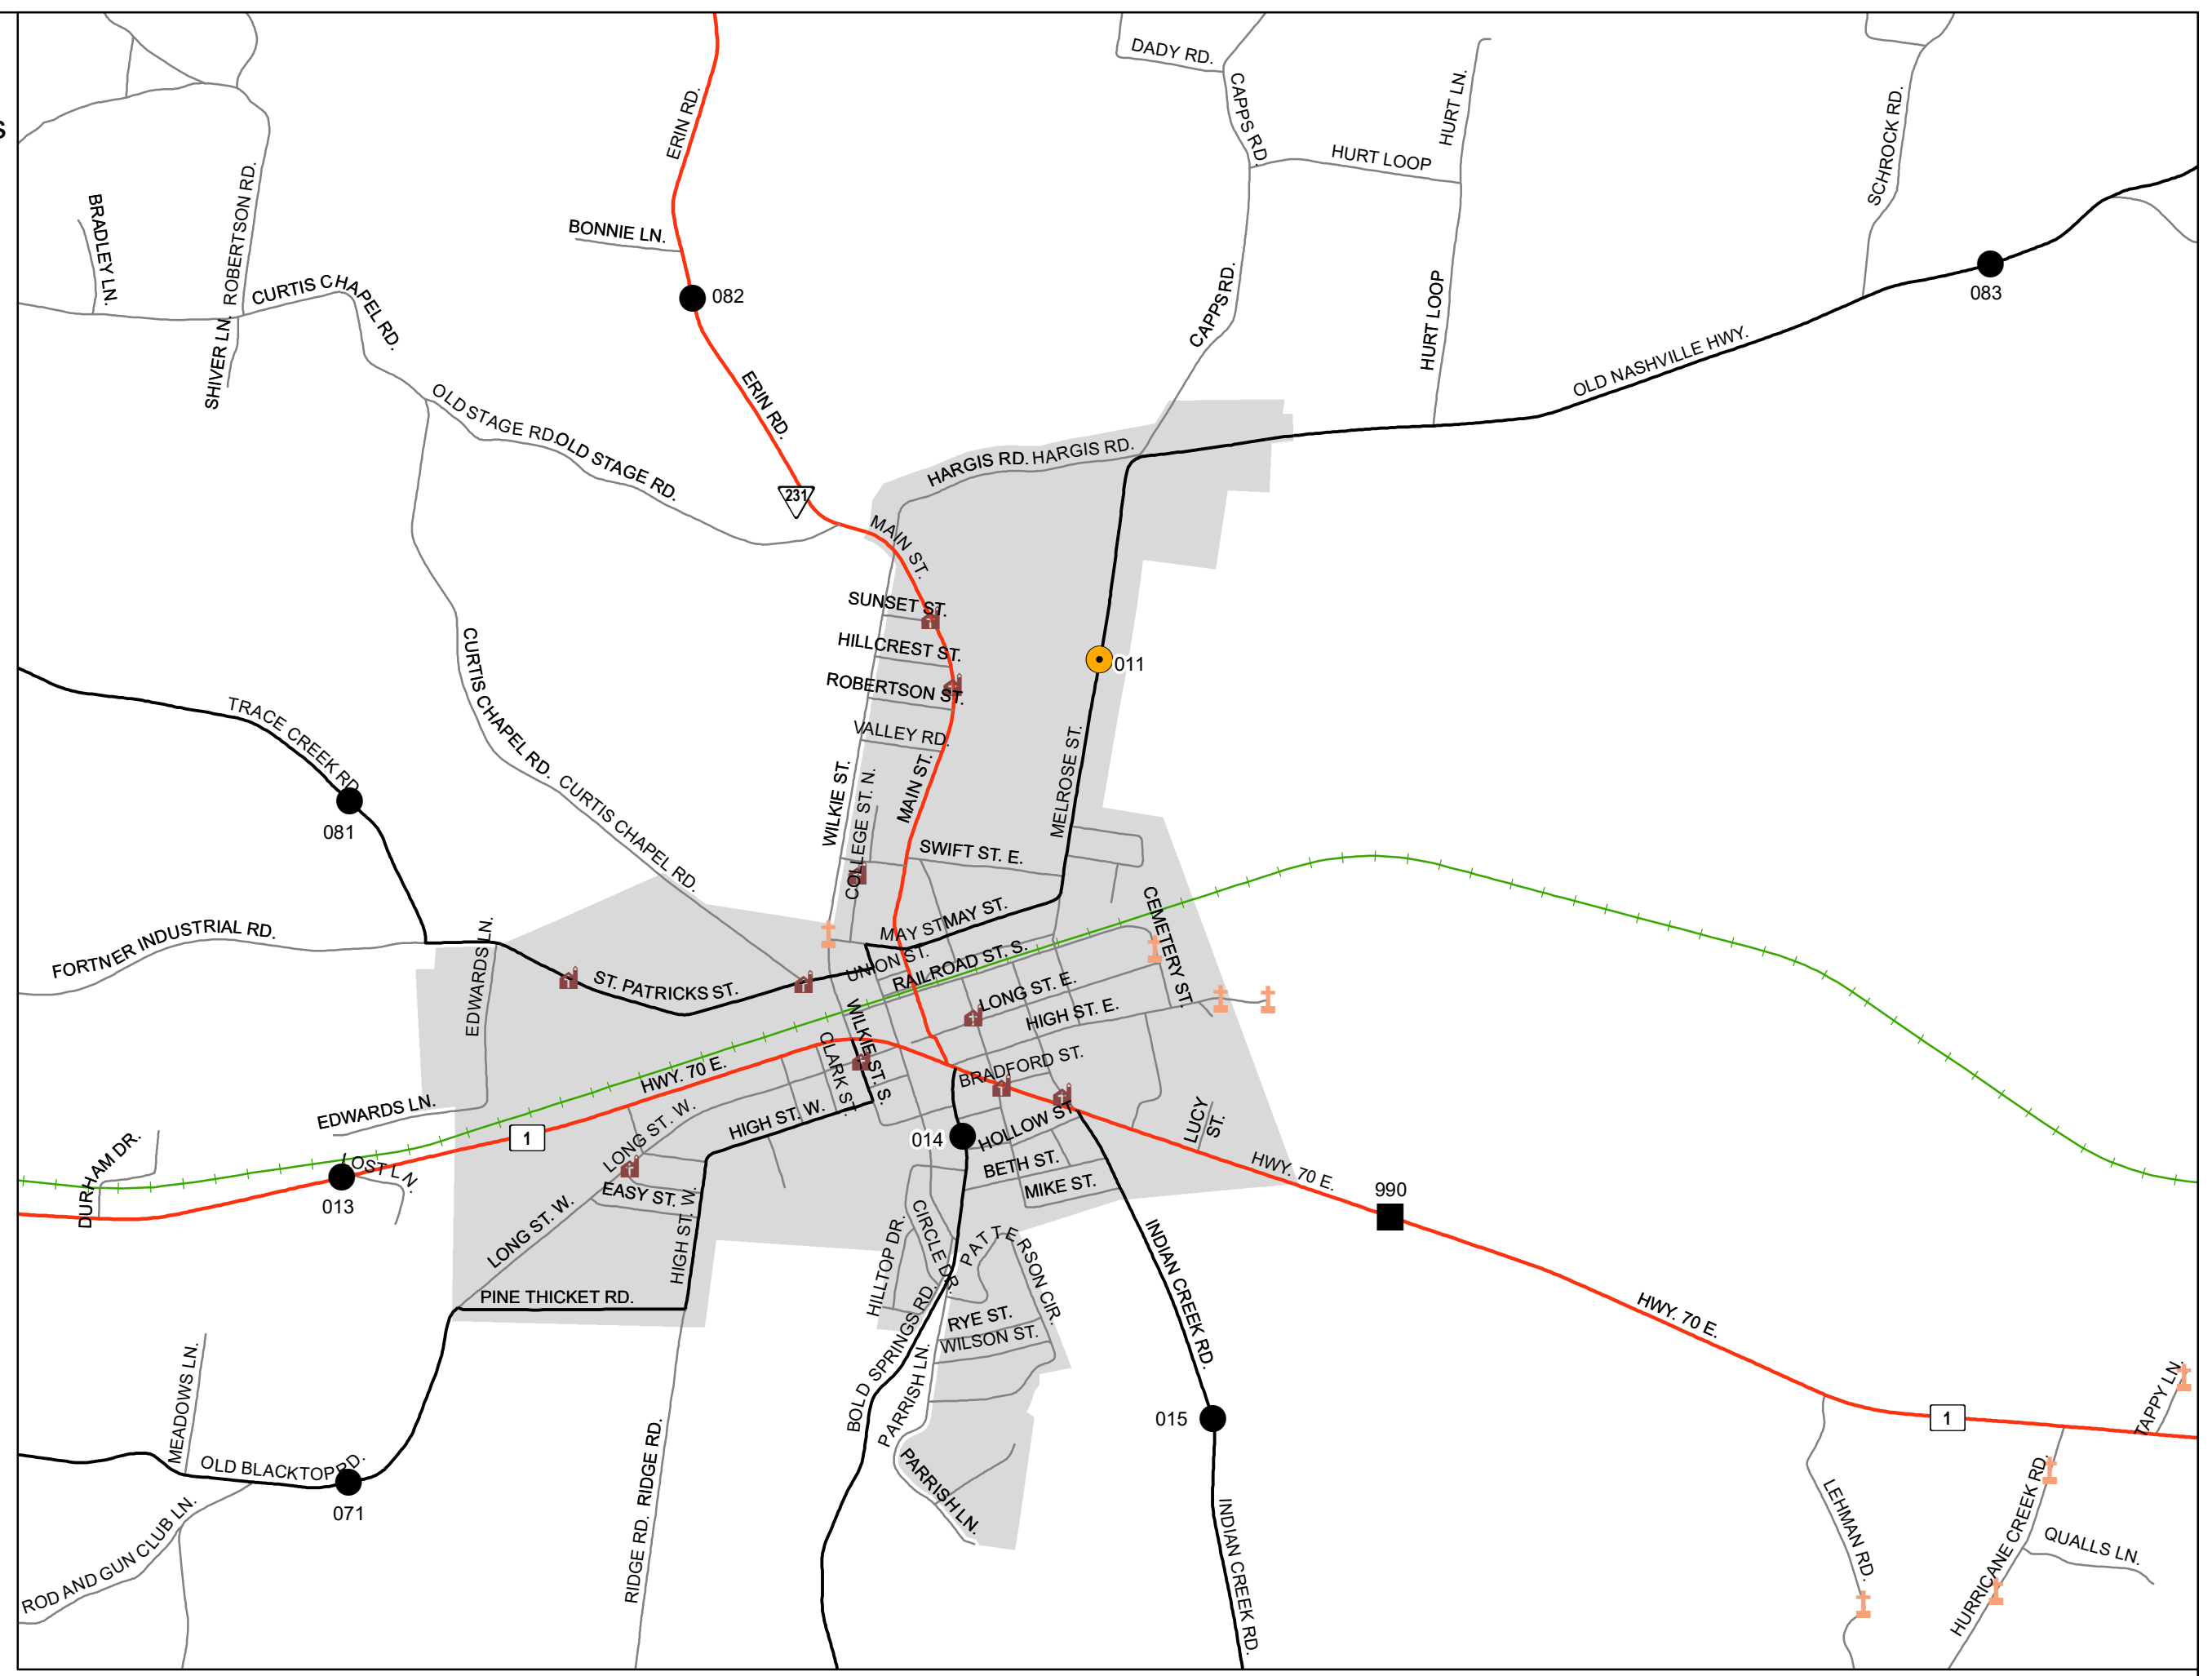

1. New Johnsonville

CC Traffic Stations

- 025 028 091
- 026 030
- 027 060

Legend

- HPMS Traffic Stations
- Class Count Traffic Stations
- CC Traffic Stations
- ATR Traffic Stations
- EDL Traffic Stations
- Churches
- Cemeteries
- HPMS Route
- Interstate
- State Route
- Functional Route
- Local Route
- Railroads
- Major Waterways
- Parks
- Municipal Boundary

3. McEwen

CC Traffic Stations ATR Traffic Stations

- 011 071 990
- 013 081
- 014 082
- 015 083

2. Waverly

CC Traffic Stations

- 017 022 055 072 090
- 018 023 056 085
- 019 024 061 087
- 020 046 067 088
- 021 054 068 089

2021 Traffic Map
Humphreys County
 Tennessee
 Prepared by the
 Tennessee Department of Transportation
 Long Range Planning Division
 Office of Data Visualization