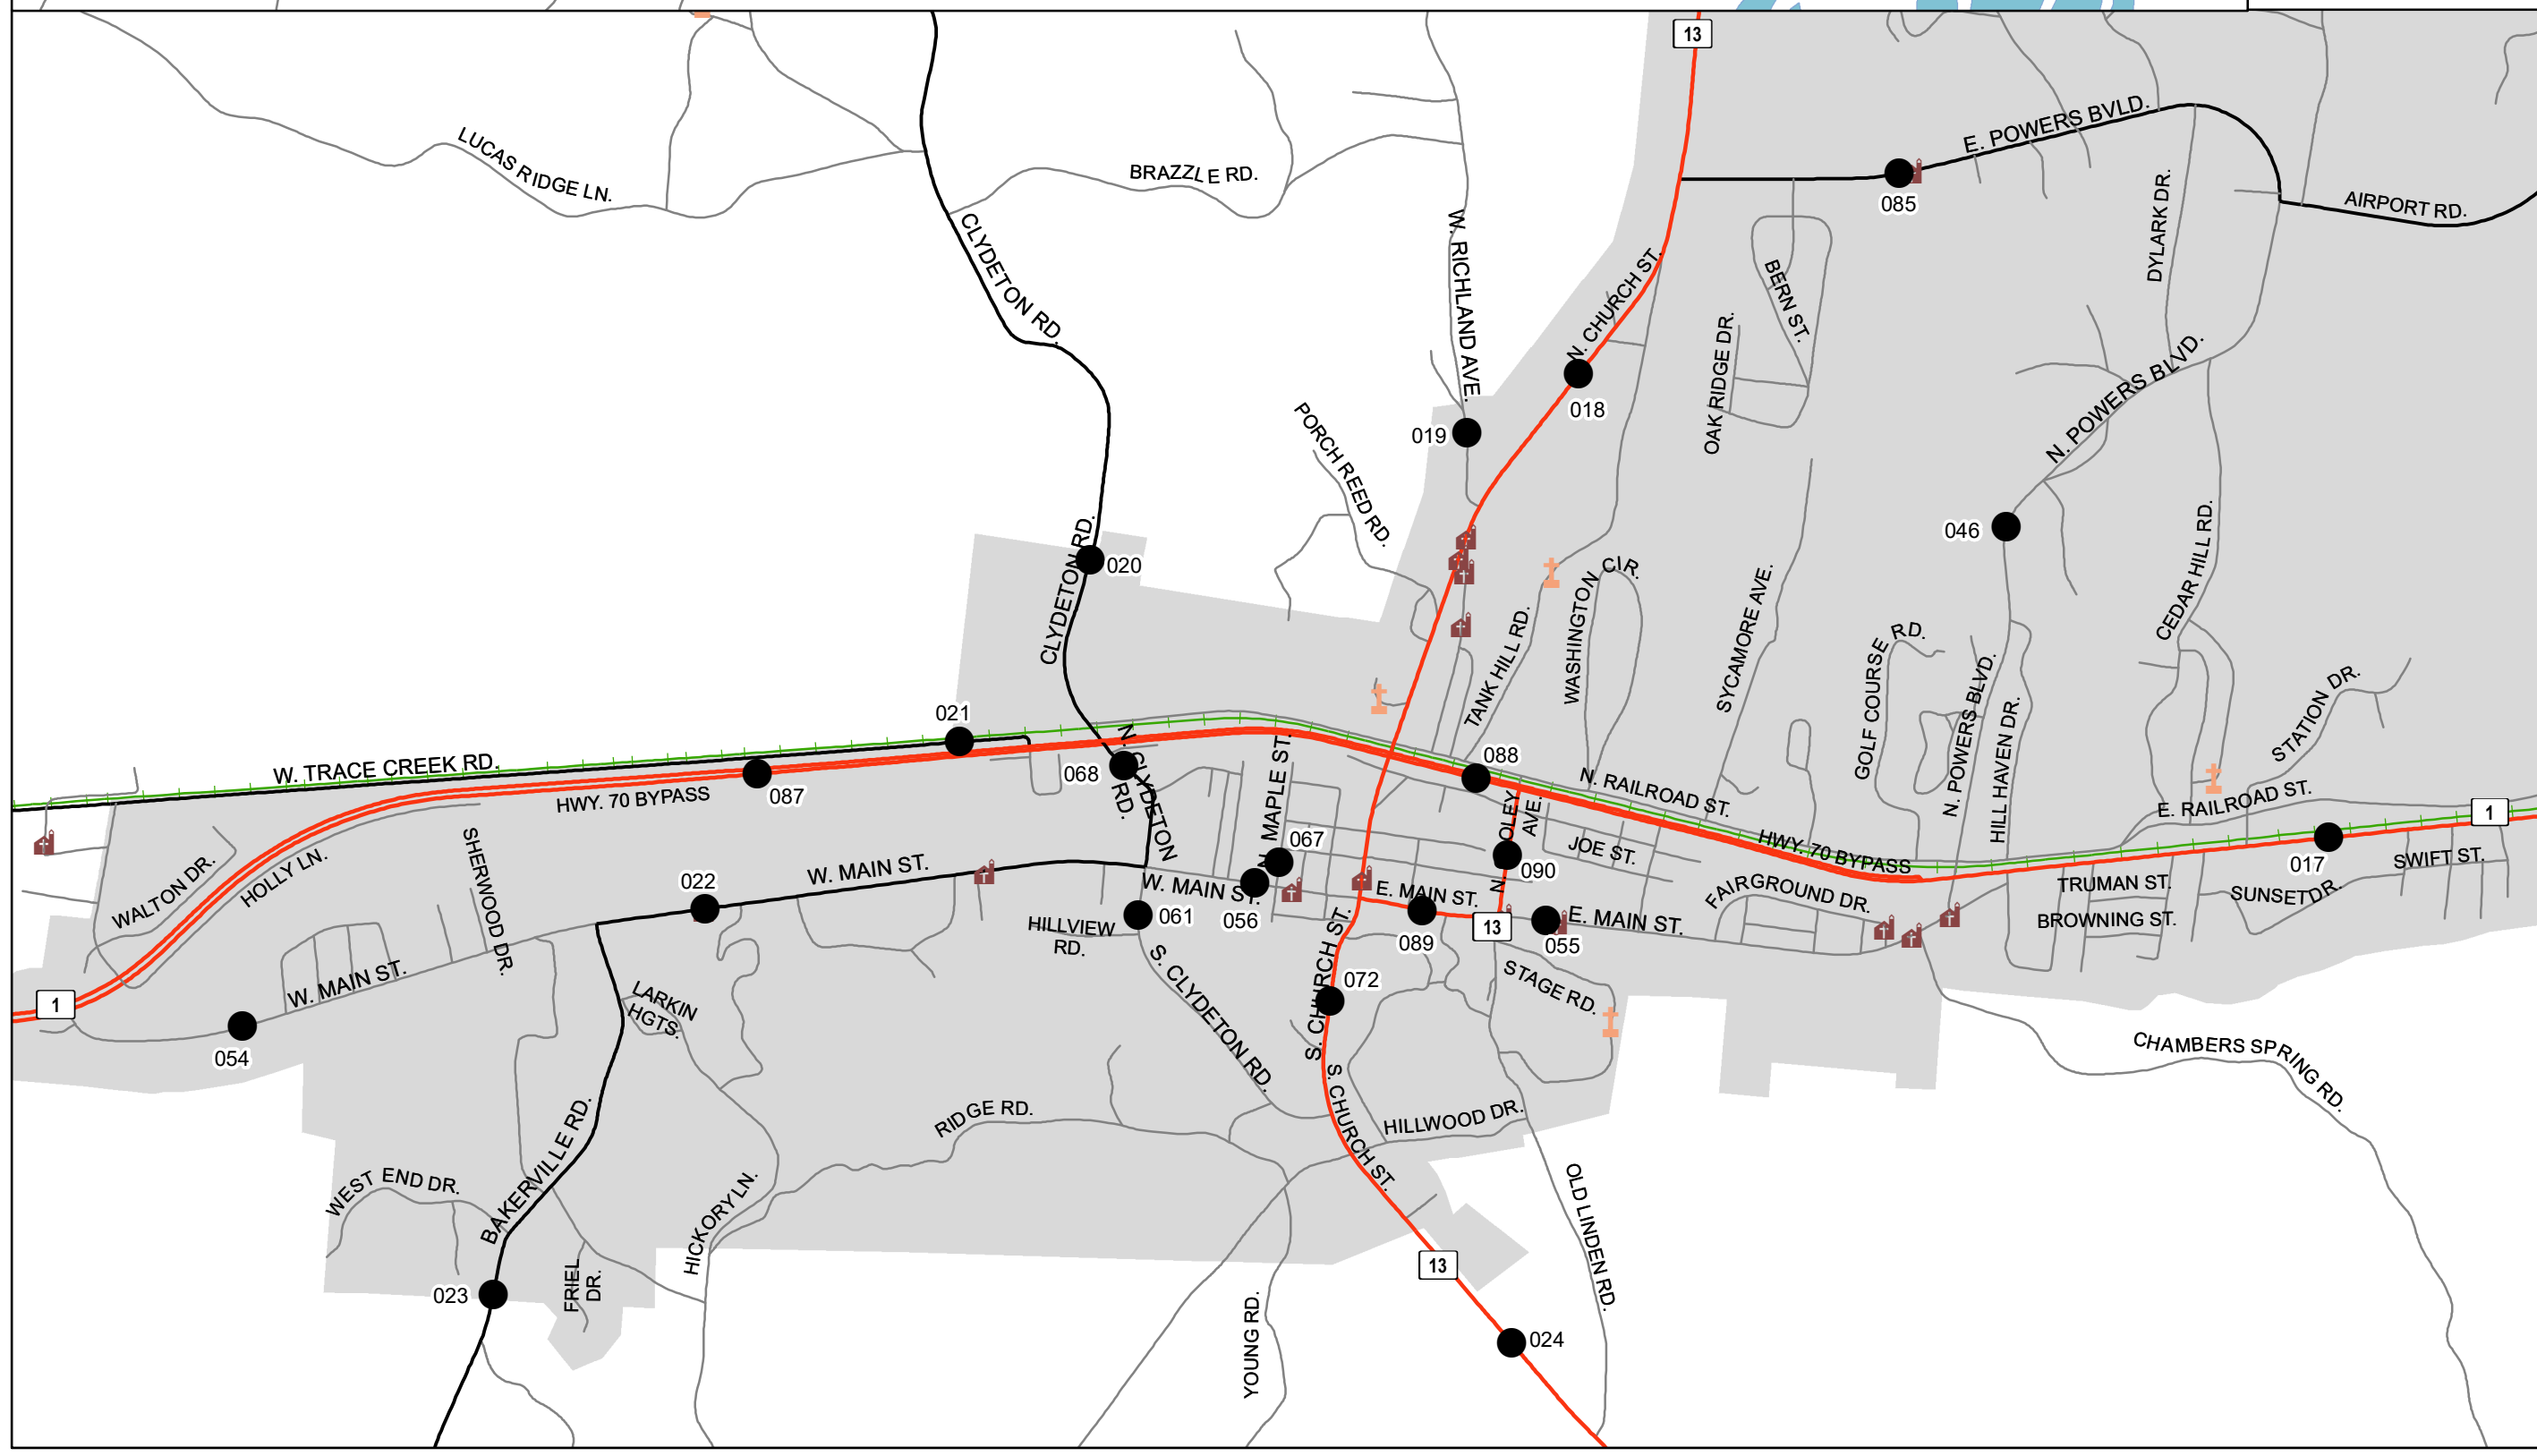

1. New Johnsonville

CC Traffic Stations

- 025 028 091
- 026 030
- 027 060

Legend

- HPMS Traffic Stations
- Class Count Traffic Stations
- CC Traffic Stations
- ATR Traffic Stations
- EDL Traffic Stations
- Churches
- Cemeteries
- HPMS Route
- Interstate
- State Route
- Functional Route
- Local Route
- Railroads
- Major Waterways
- Parks
- Municipal Boundary

3. McEwen

CC Traffic Stations ATR Traffic Stations

- 011 071 990
- 013 081
- 014 082
- 015 083

2. Waverly

CC Traffic Stations

- 017 022 055 072 090
- 018 023 056 085
- 019 024 061 087
- 020 046 067 088
- 021 054 068 089

2021 Traffic Map
Humphreys County
 Tennessee
 Prepared by the
 Tennessee Department of Transportation
 Long Range Planning Division
 Office of Data Visualization