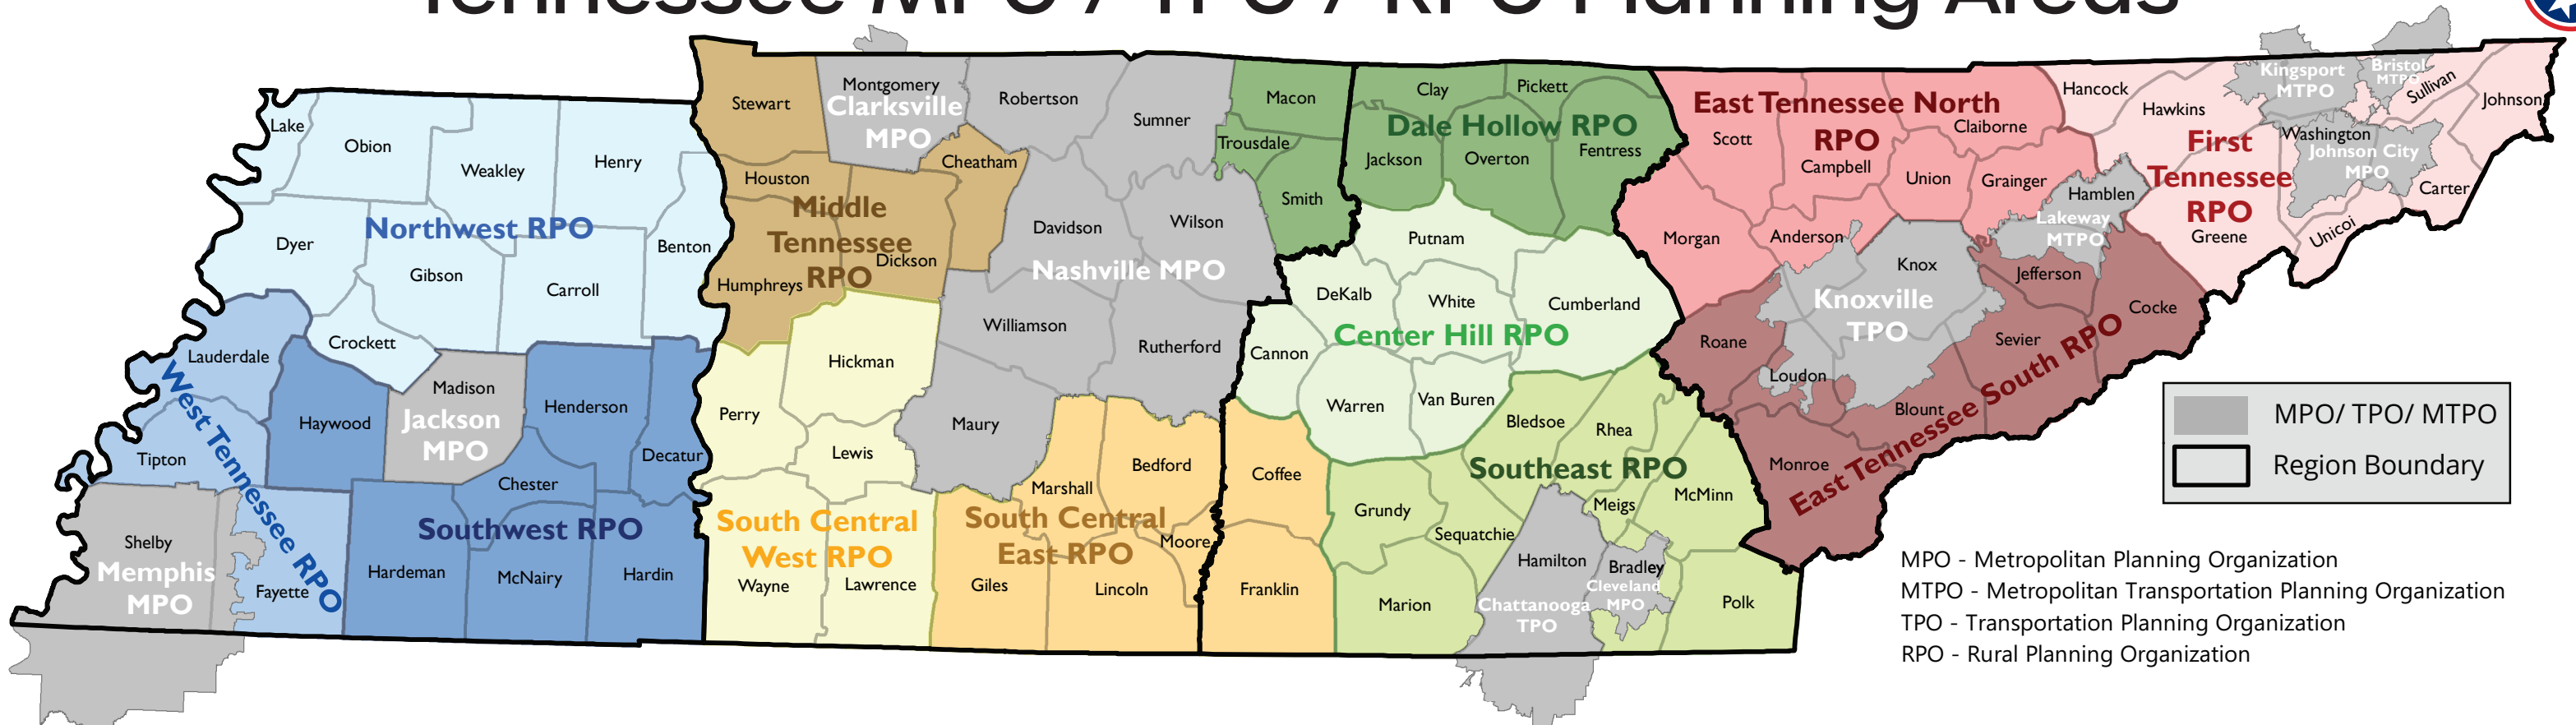

Tennessee MPO / TPO / RPO Planning Areas

MPO - Metropolitan Planning Organization
 MTPO - Metropolitan Transportation Planning Organization
 TPO - Transportation Planning Organization
 RPO - Rural Planning Organization

Office of Community Transportation Staff	RPO Coordinators	MPO, MTPO, and TPO Coordinators
--	------------------	---------------------------------

OCT Manager
Stacy Morrison
 Headquarters Staff
Jennifer Marshall

Region 1
Troy Ebbert
Michelle Christian
Ronda Sawyer
 Region 2
Andrea Noel
Kevin Layne

Region 3
Jonathan Russell
Jonathan Wellemeyer
 Region 4
Antoine Hawkins
Ashley Owens
Thiera Taylor

Center Hill RPO
Silas Stoddart
 Dale Hollow RPO
Mark Dudney
 East Tennessee North RPO
Don Brown
 East Tennessee South RPO
Don Brown
 First Tennessee RPO
Chase Milner
 Middle Tennessee RPO
Bryan Collins

Kingsport MTPO
Lesley Philips
 Knoxville TPO
Jeff Welch
 Lakeway MTPO
Rich DesGroseilliers
 Memphis MPO
Pragati Srivastava
 Nashville MPO
Sean Pfalzer