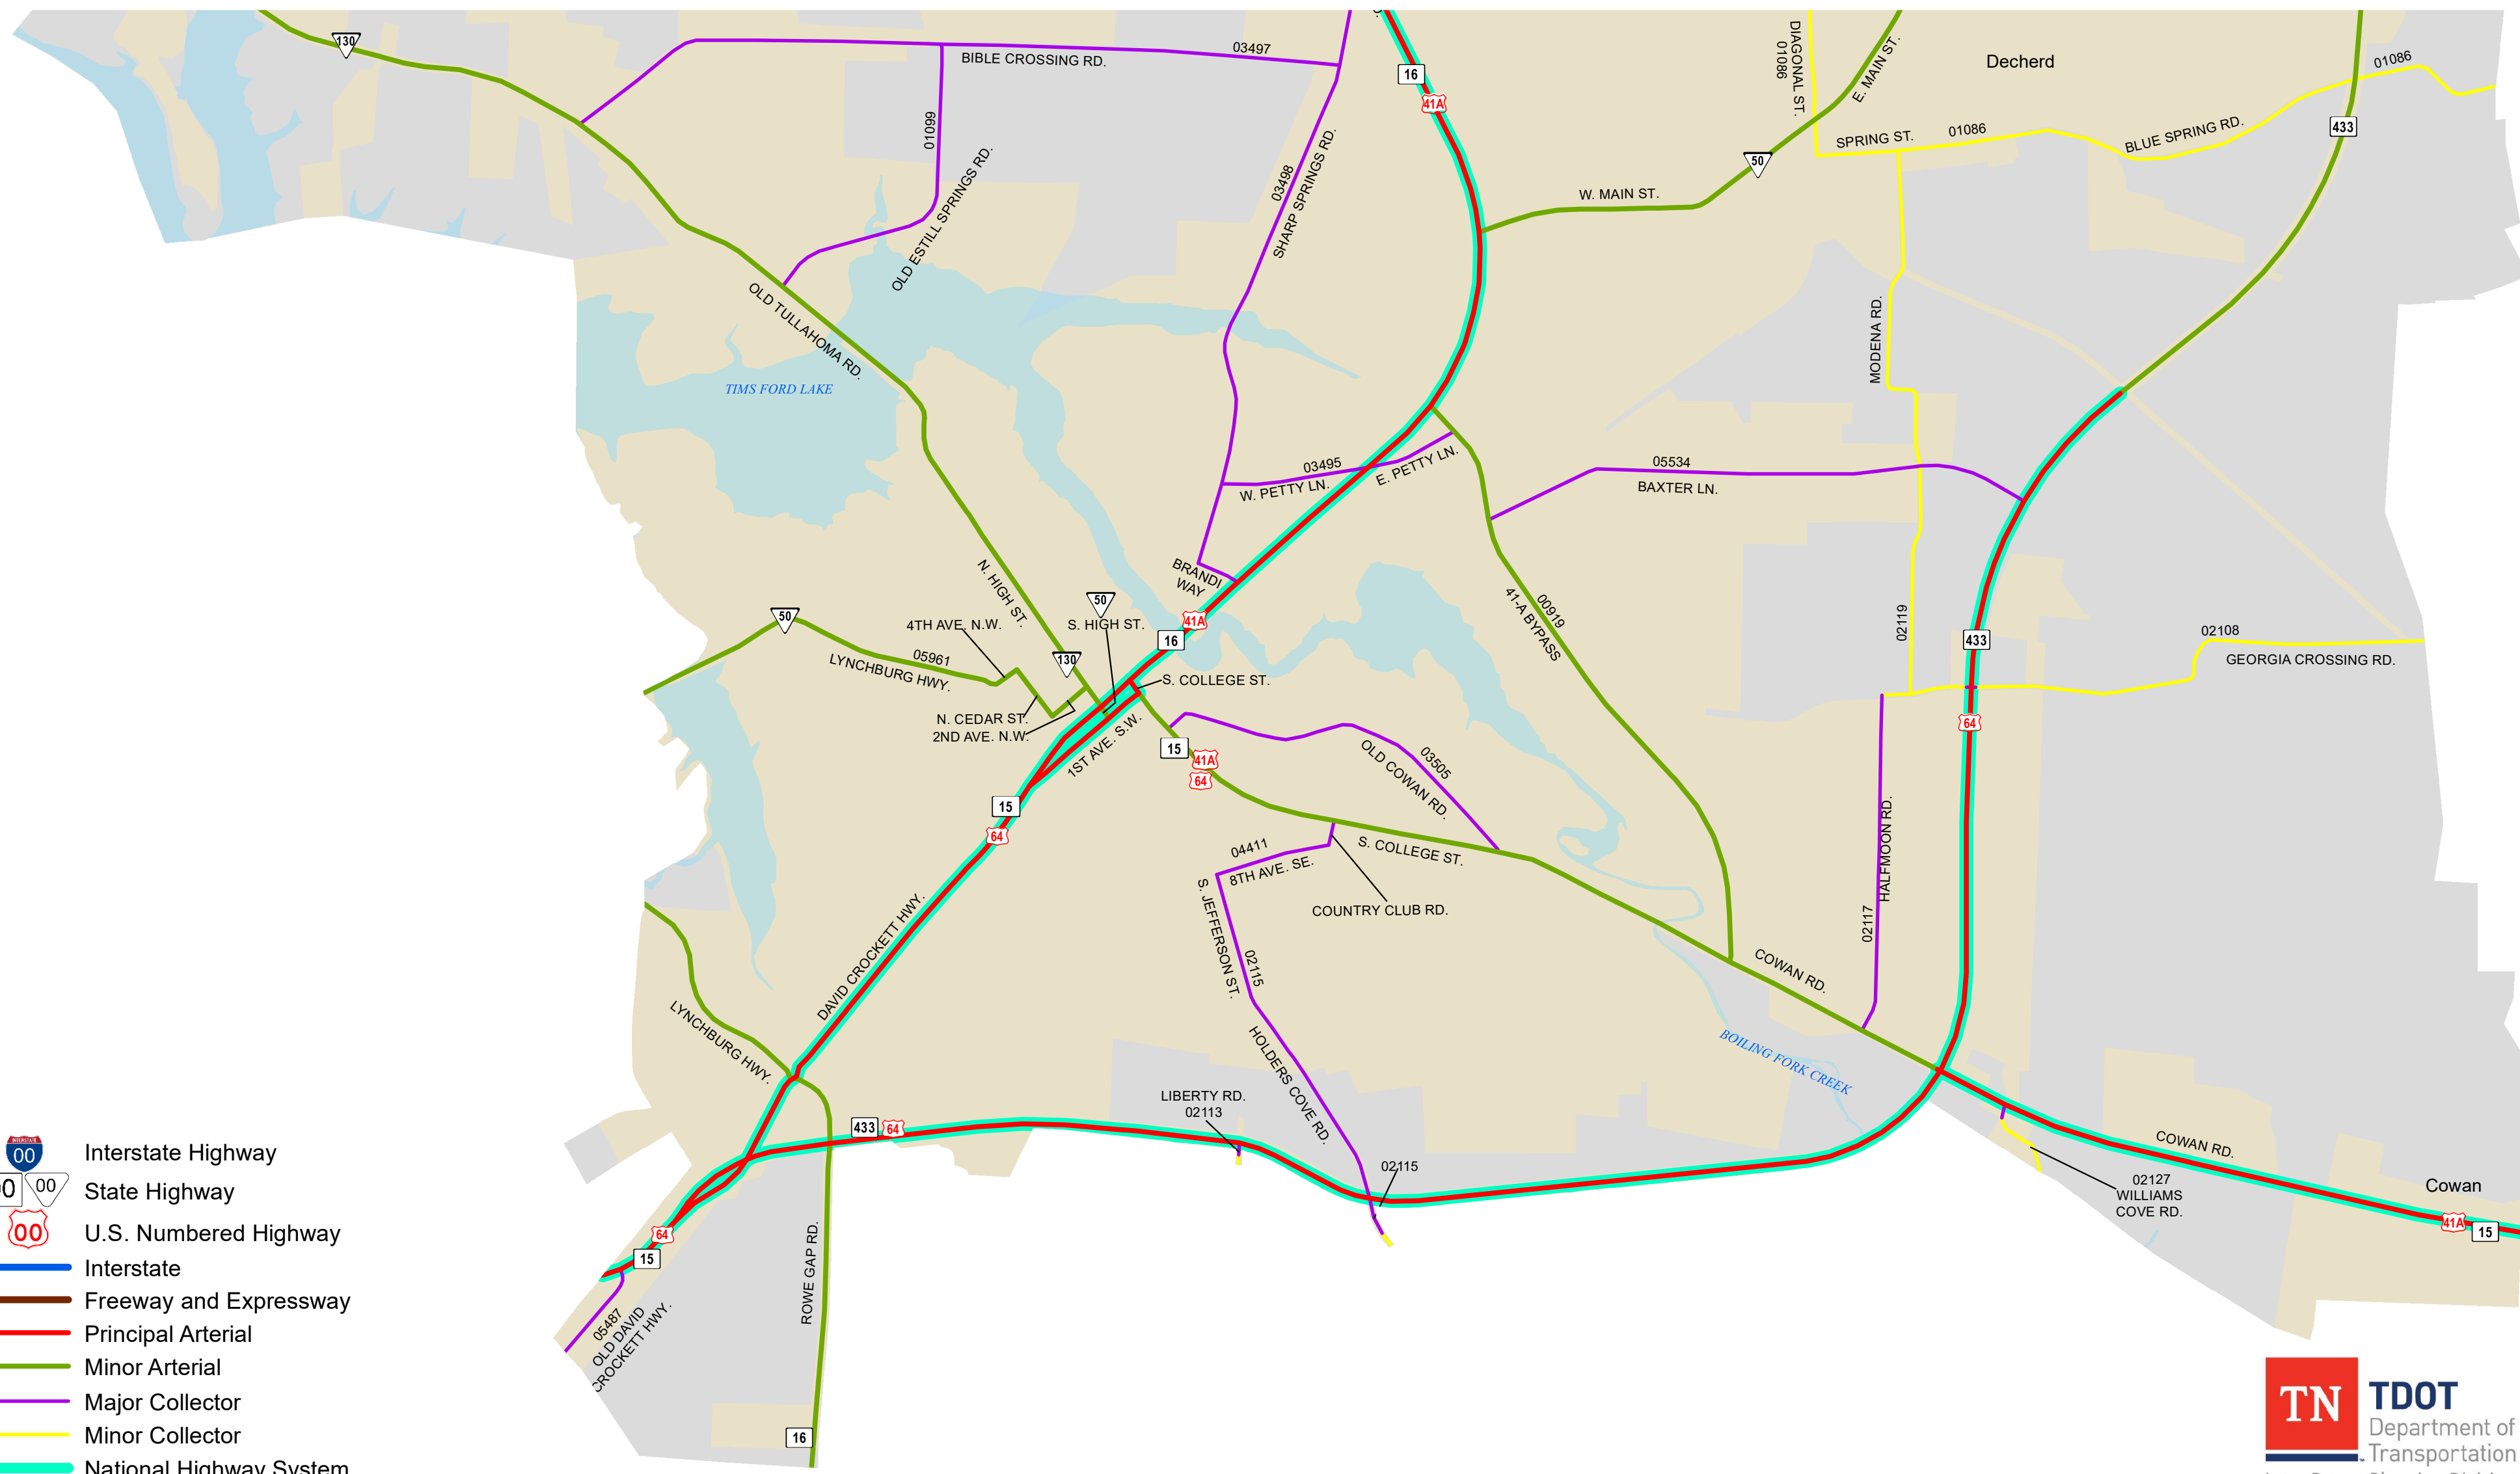

SEE
Franklin County
26A

-  Interstate Highway
-  State Highway
-  U.S. Numbered Highway
-  Interstate
-  Freeway and Expressway
-  Principal Arterial
-  Minor Arterial
-  Major Collector
-  Minor Collector
-  National Highway System
-  Major Waterways
-  Park Boundary
-  City Boundary
-  Urban Boundary
-  County Boundary

TN **TDOT**
 Department of
 Transportation
 Long Range Planning Division
 Data Visualization Office

WINCHESTER
 (DECHERD AND COWAN)
 TENNESSEE
 FUNCTIONAL CLASSIFICATION SYSTEM

Date: 8/24/2018