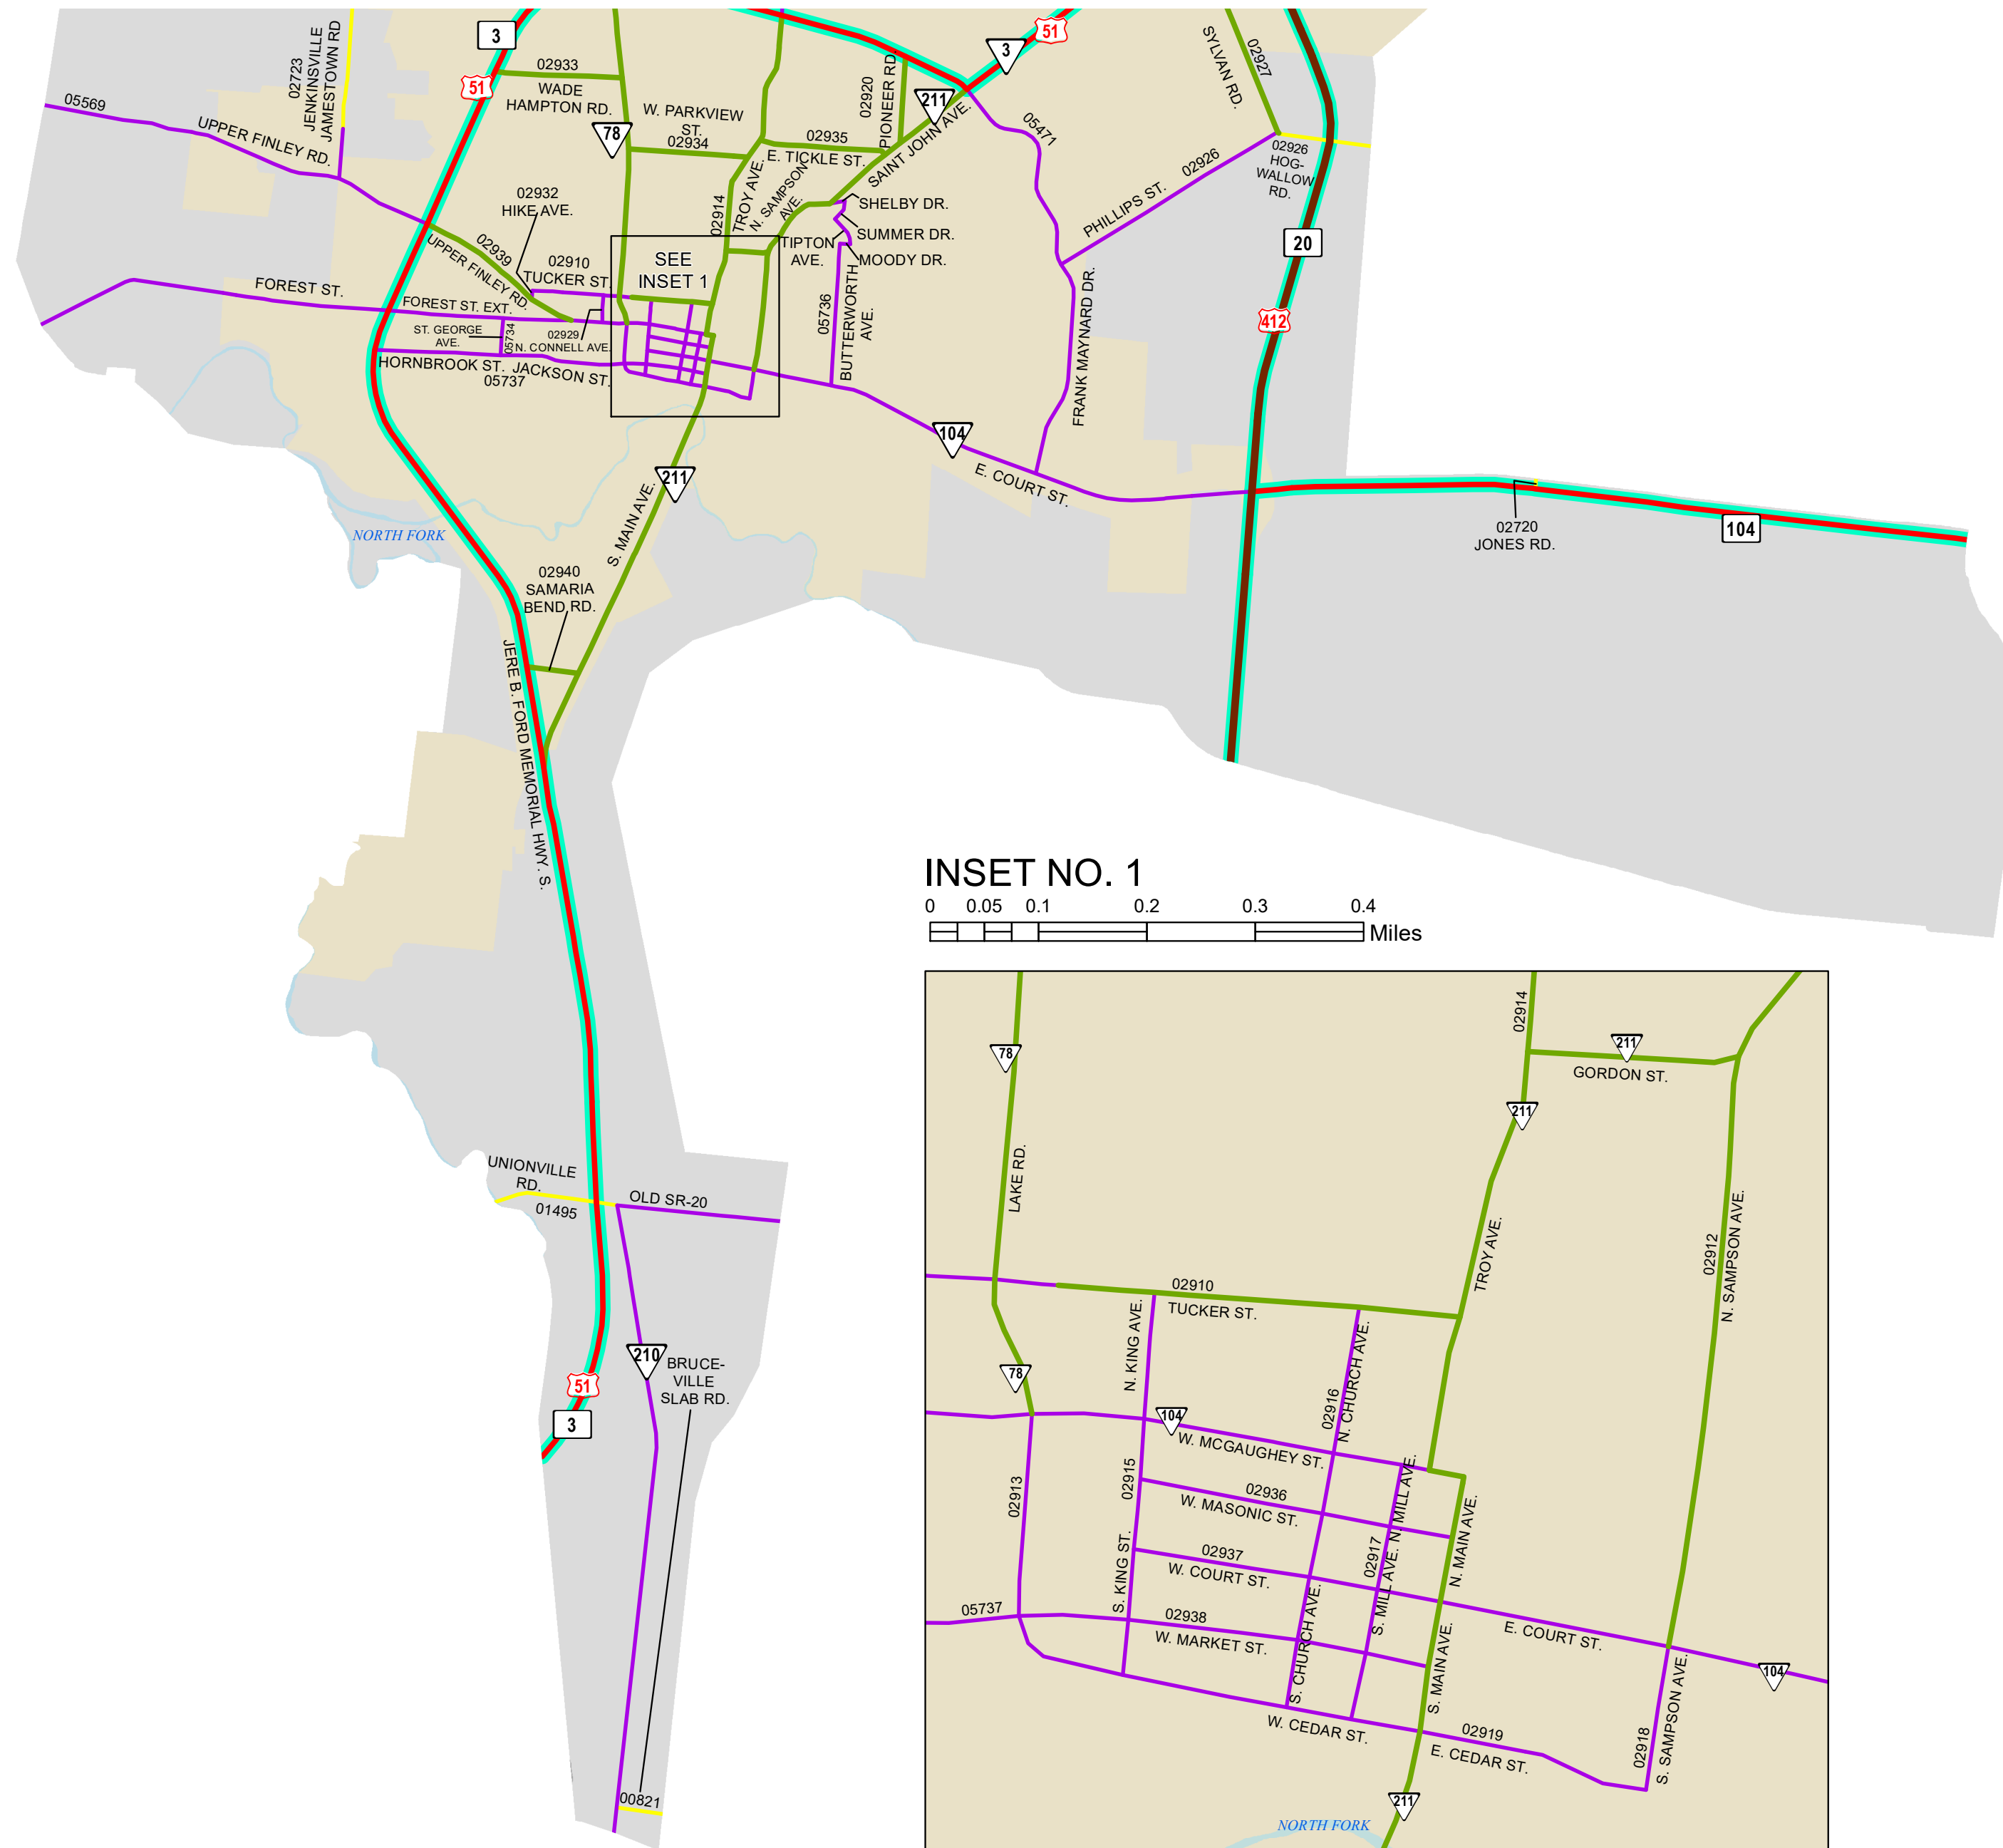

SEE  
Dyer County  
23A

- Interstate Highway
- State Highway
- U.S. Numbered Highway
- Interstate
- Freeway and Expressway
- Principal Arterial
- Minor Arterial
- Major Collector
- Minor Collector
- National Highway System
- Major Waterways
- Park Boundary
- City Boundary
- Urban Boundary
- County Boundary

INSET NO. 1

**DYERSBURG**

TENNESSEE  
FUNCTIONAL CLASSIFICATION SYSTEM

Date: 8/23/2018