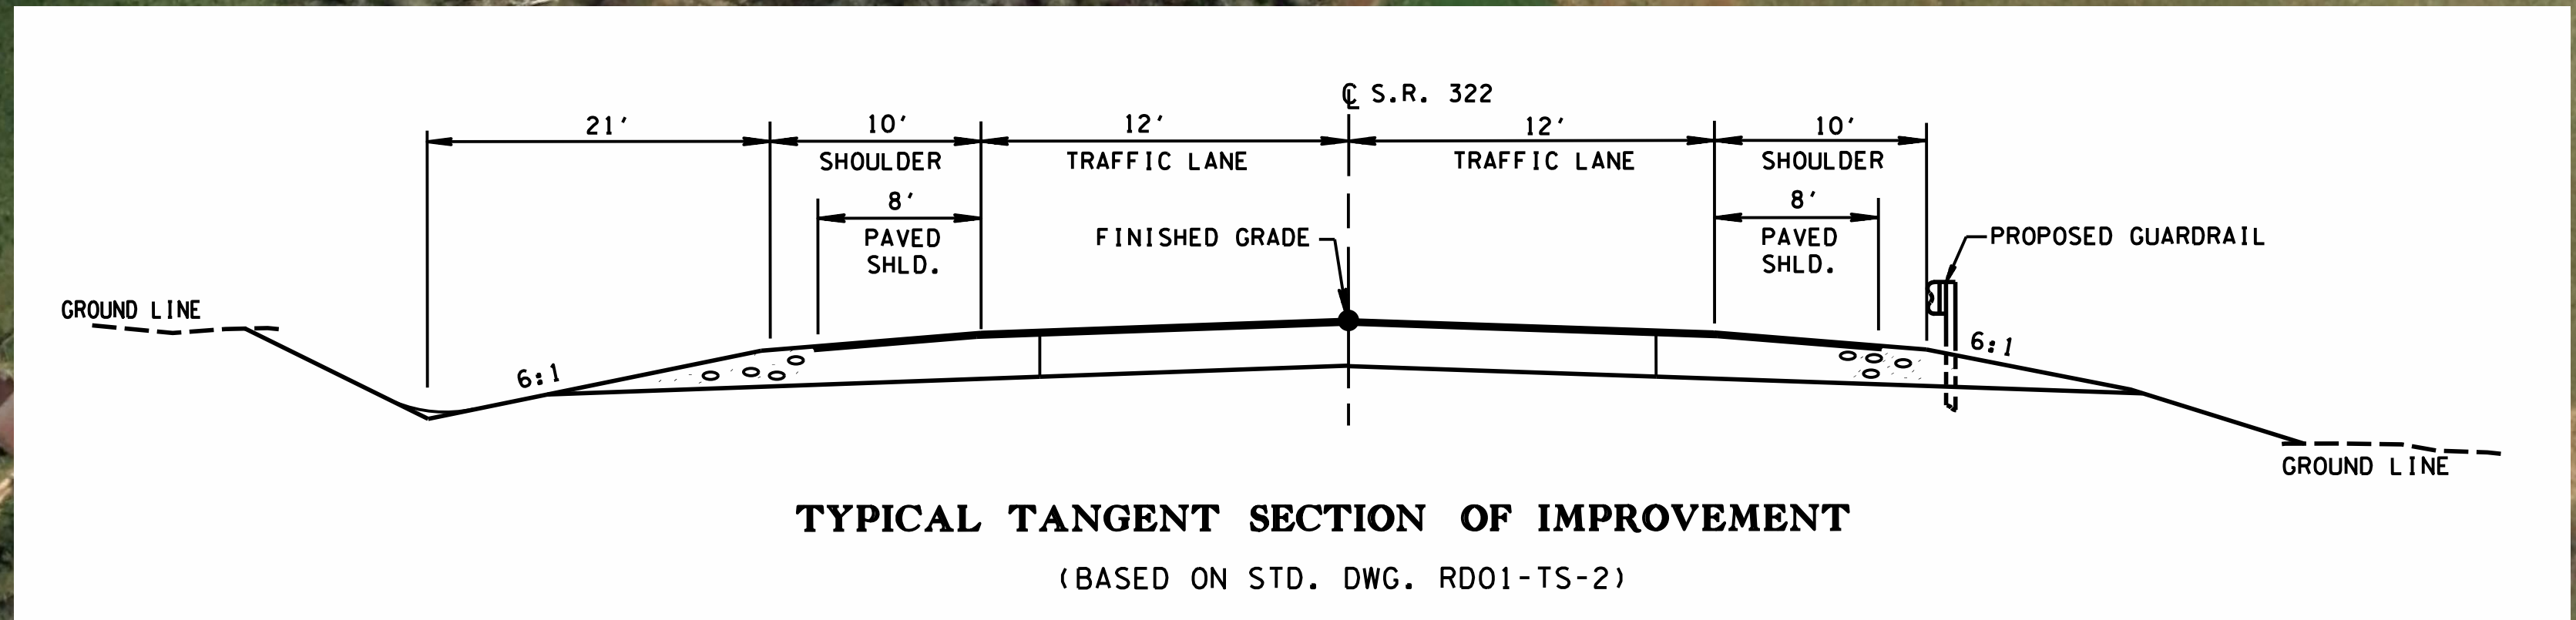

LEGEND
SCARIFICATION

BEGIN PROJECT STD-322(15)
STA. 501+25.00

TIMOTHY L. MAXWELL

CARL BLANKENSHIP AND WIFE, BRENDA BLANKENSHIP

KADEN MCKEOWN ET AL

CURTIS S. BREWSTER AND WIFE, TERESA D. BREWSTER

TOMMY LEE BLANKENSHIP