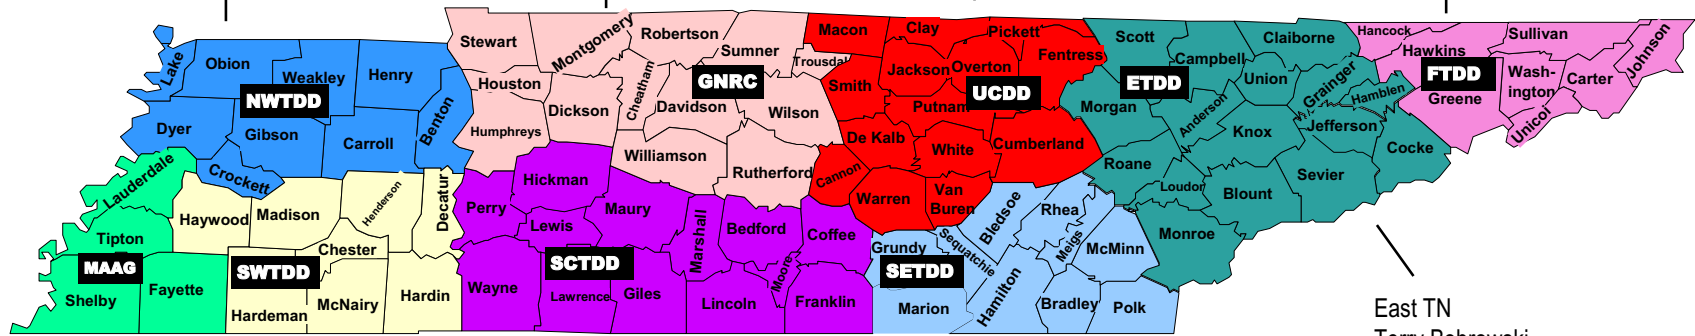

Tennessee Development Districts

Northwest TN
John Bucy
Executive Director
Wanda Fuzzell
PO Box 963
Martin, TN 38237
Phone: 731.587.4213
Fax: 731.587.4587
Email: wfuzzell@charterbn.com

GNRC
Maynard Pate
Executive Director
Tonya Blades
501 Union Street, 6th Floor
Nashville, TN 37219
Phone: 615.862.8828
Fax: 615.862.8840
Email: tblades@gnrc.org

Upper Cumberland
Wendy Askins
Executive Director
Jason Thompson
1225 South Willow Avenue
Cookeville, TN 38506
Phone: 931.432.4111
Fax: 931.432.6010
Email: jthompson@ucdd.org

First TN
Susan Reid
Executive Director
Beulah Ferguson
207 N. Boone Street, Suite 800
Johnson City, TN 37604
Phone: 423.928.0224
Fax: 423.928.5209
Email: beulah_ferguson@yahoo.com

Memphis Area
John Sicola
Executive Director
Adrienne Royals
1420 Union Avenue, Suite 410
Memphis, TN 38104-3695
Phone: 901.729.2871
Fax: 901.729.4107
Email: aroyals@maagov.org

Southwest TN
Evelyn Robertson, Jr.
Executive Director
Angela Reid
Frank Zerfoss
27 Conrad Drive, Suite 150
Jackson, TN 38305
Phone: 731.668.7112
Fax: 731.668.6421
Email: areid@swtdd.org
Zerfoss@swtdd.org

South Central TN
Joe Max Williams
Executive Director
Daryl Phillips
815 S. Main
PO Box 1346
Columbia, TN 38402
Phone: 931.381.2040
Fax: 931.381.2053
Email: dphillips@sctdd.org

Southeast TN
Joe Guthrie
Executive Director
Chuck Hammonds
25 Cherokee Blvd.
PO Box 4757
Chattanooga, TN 37405
Phone: 423.266-5781
Fax: 423.267.7705
Email: chammonds@sedev.org

East TN
Terry Bobrowski
Executive Director
Wendy Carson
PO Box 19806
Knoxville, TN 37939
Phone: 865.584.8553
Fax: 865.584.5159
Email: wcarson@etdd.org

Public Infrastructure Needs Inventory (PINI)