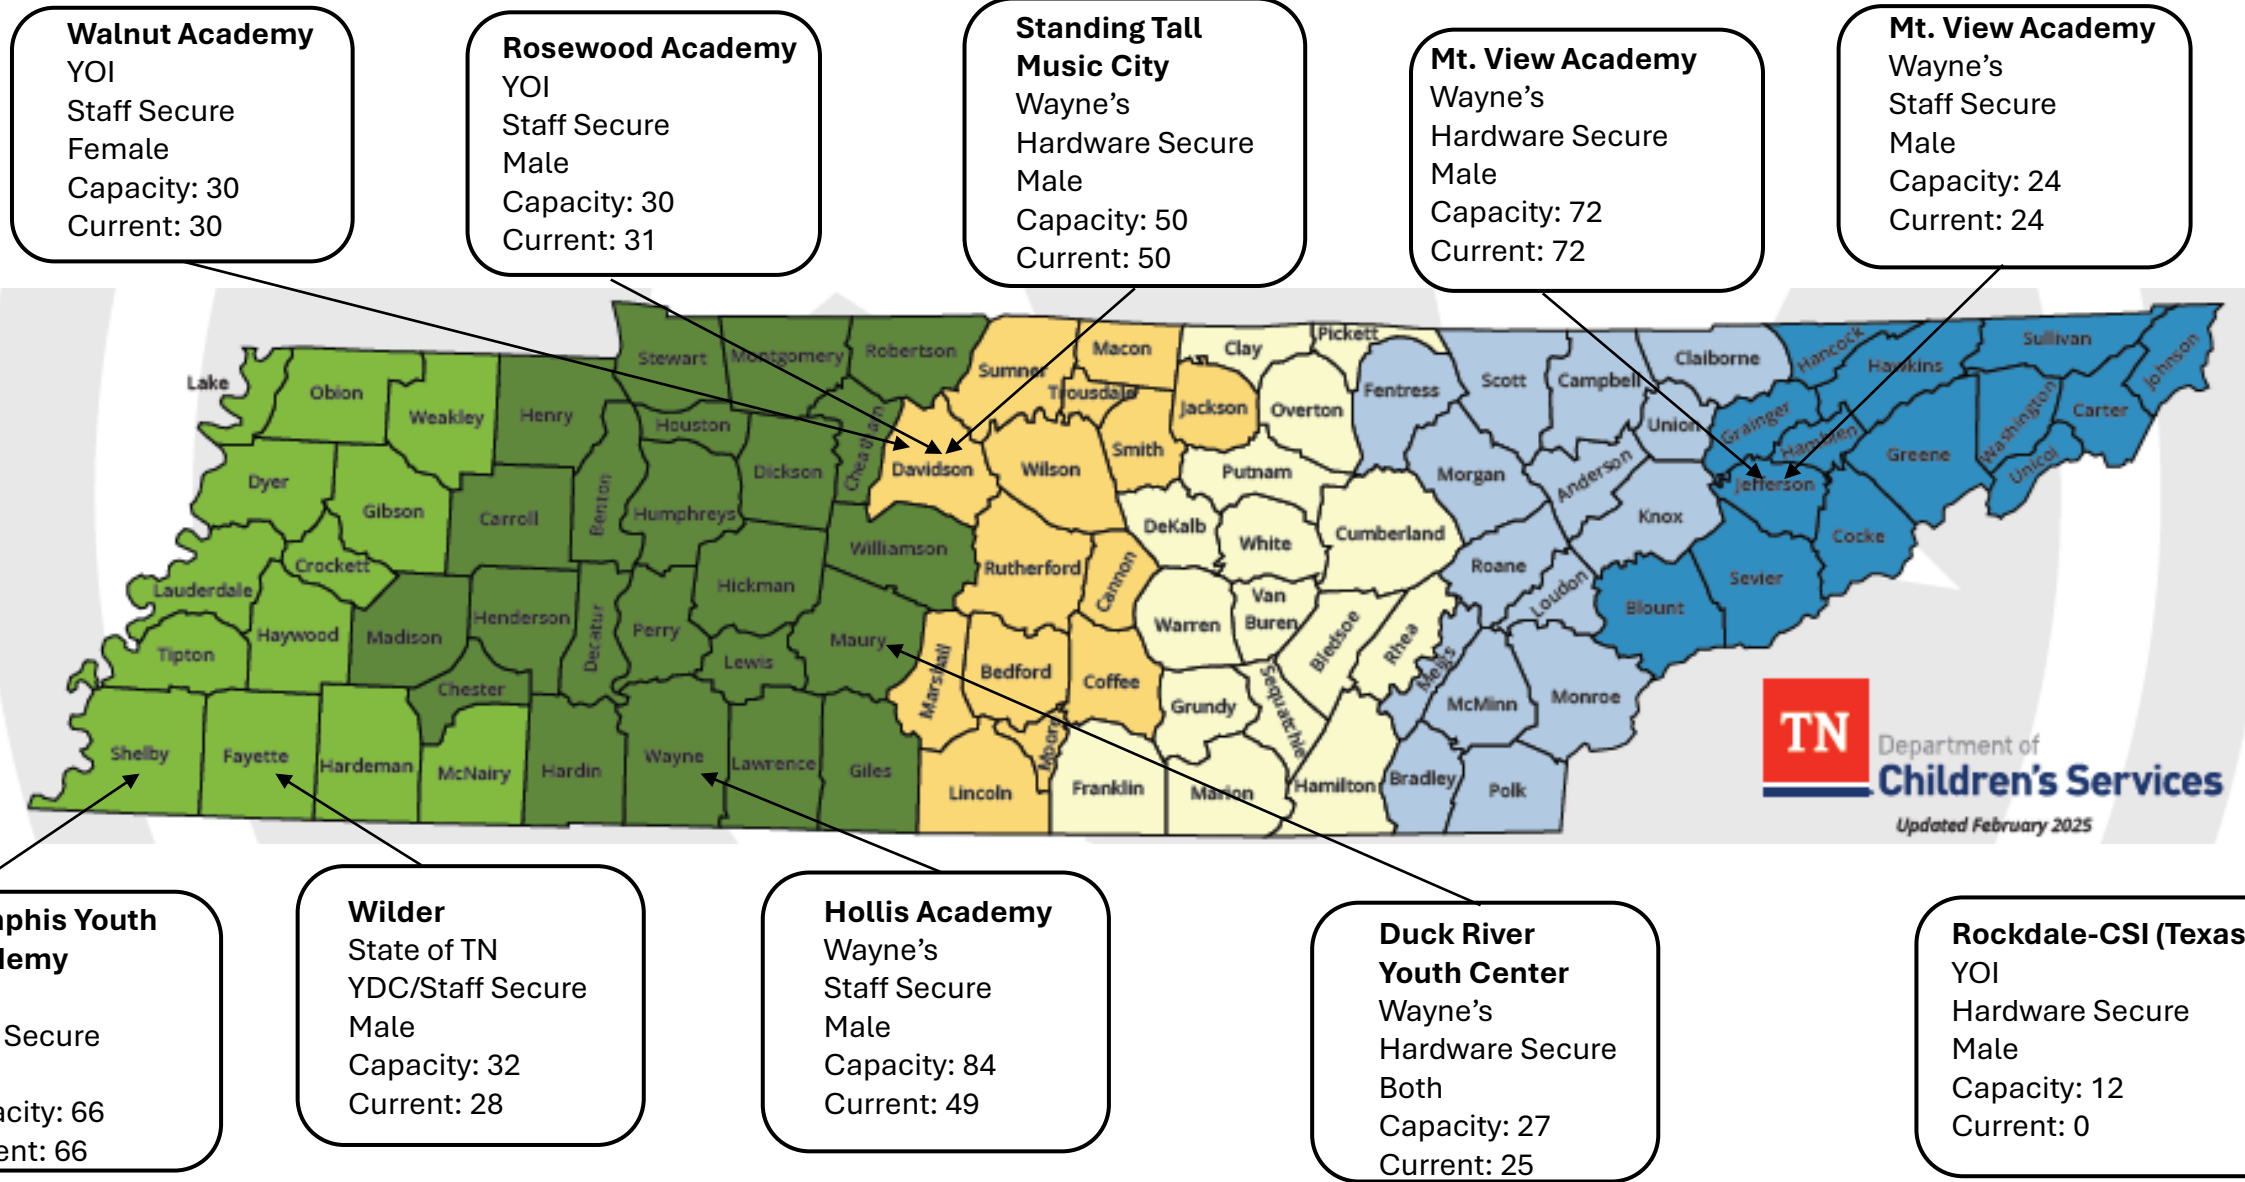

JJ Custody Trends

Updated as of 09/10/2025 00:00:51

JJ Specific Staff Secure and Hardware Secure Providers

Juvenile Detention Centers and Primary Assessment Center

Madison Co JDC
 Juvenile Court
 Capacity: 7
 Current: 1

Williamson Co JDC
 Juvenile Court
 Capacity: 12
 Current: 0

Putnam Co JDC
 County
 Capacity: 22
 Current: 1

Scott Co JDC
 County
 Capacity: 12
 Current: 4

***Sevier Co JDC**
 Juvenile Court
 Capacity: 26
 Current: 1

Knox Co JDC
 Juvenile Court
 Capacity: 120
 Current: 17

***Shelby Co JDC**
 County
 Capacity: 146
 Current: 13

Bedford Co JDC
 County
 Capacity: 9
 Current: 2

***Rhea Co JDC**
 Capacity: 31
 Current: 3

***Hamilton Co JDC**
 Juvenile Court
 Capacity: 26
 Current: 0

Two Rivers Primary Assessment Center
YOI
Female
Capacity: Max 4 JJ

Cumberland Primary Assessment Center
YOI
Male
Capacity: Max 4 JJ

Harpeth Primary Assessment Center
YOI
Female
Capacity: Max 4 JJ