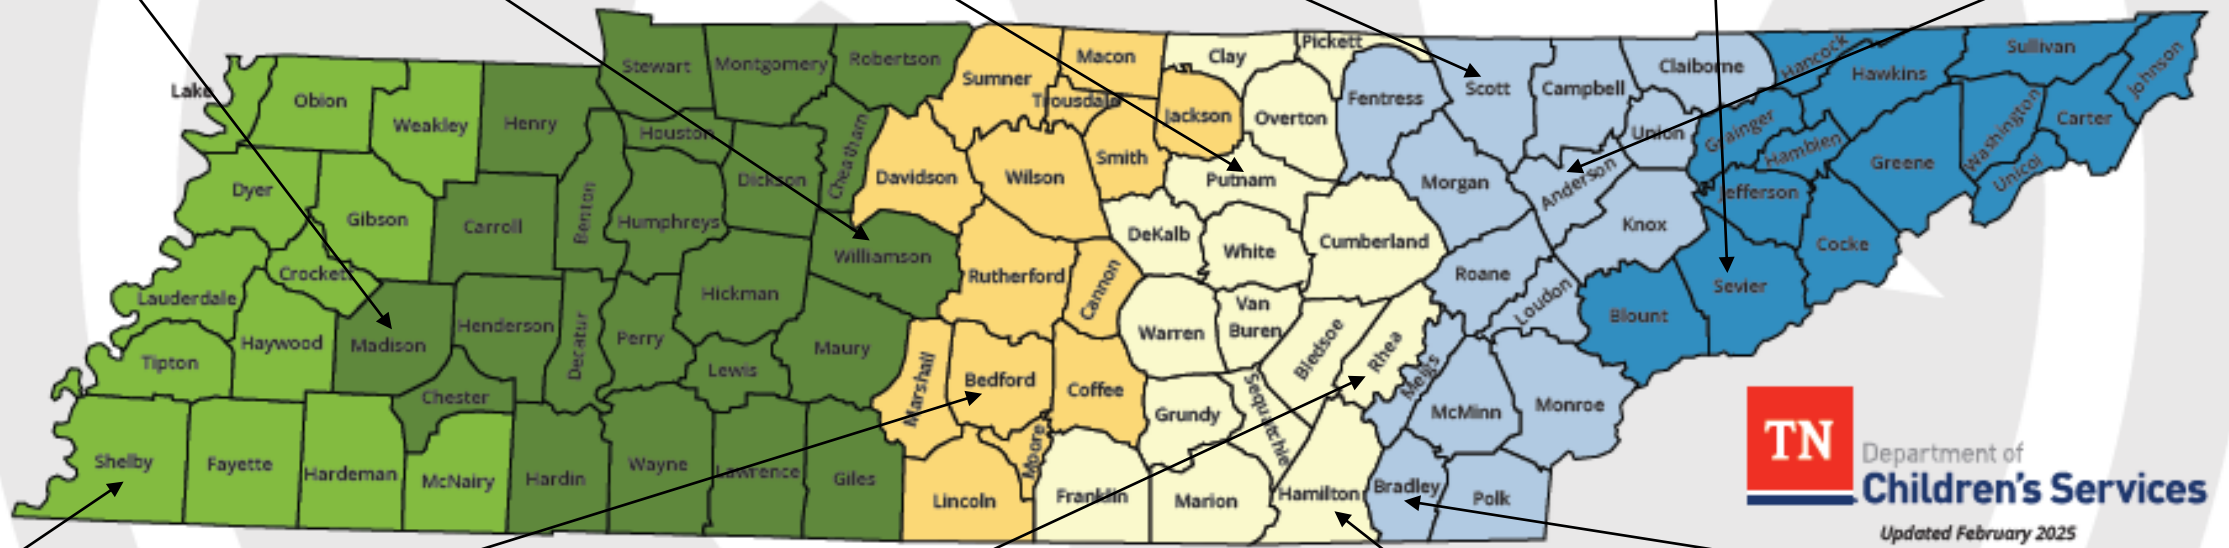

Juvenile Detention Centers and Primary Assessment Center

Madison Co JDC
Juvenile Court
Capacity: 7
Current: 1

Williamson Co JDC
Juvenile Court
Capacity: 12
Current: 0

Putnam Co JDC
County
Capacity: 22
Current: 1

Scott Co JDC
County
Capacity: 12
Current: 4

*Sevier Co JDC
Juvenile Court
Capacity: 26
Current: 1

Knox Co JDC
Juvenile Court
Capacity: 120
Current: 17

*Shelby Co JDC
County
Capacity: 146
Current: 13

Bedford Co JDC
County
Capacity: 9
Current: 2

*Rhea Co JDC
Capacity: 31
Current: 3

*Hamilton Co JDC
Juvenile Court
Capacity: 26
Current: 0

Bradley Co JDC
Juvenile Court
Capacity: 27
Current: 1