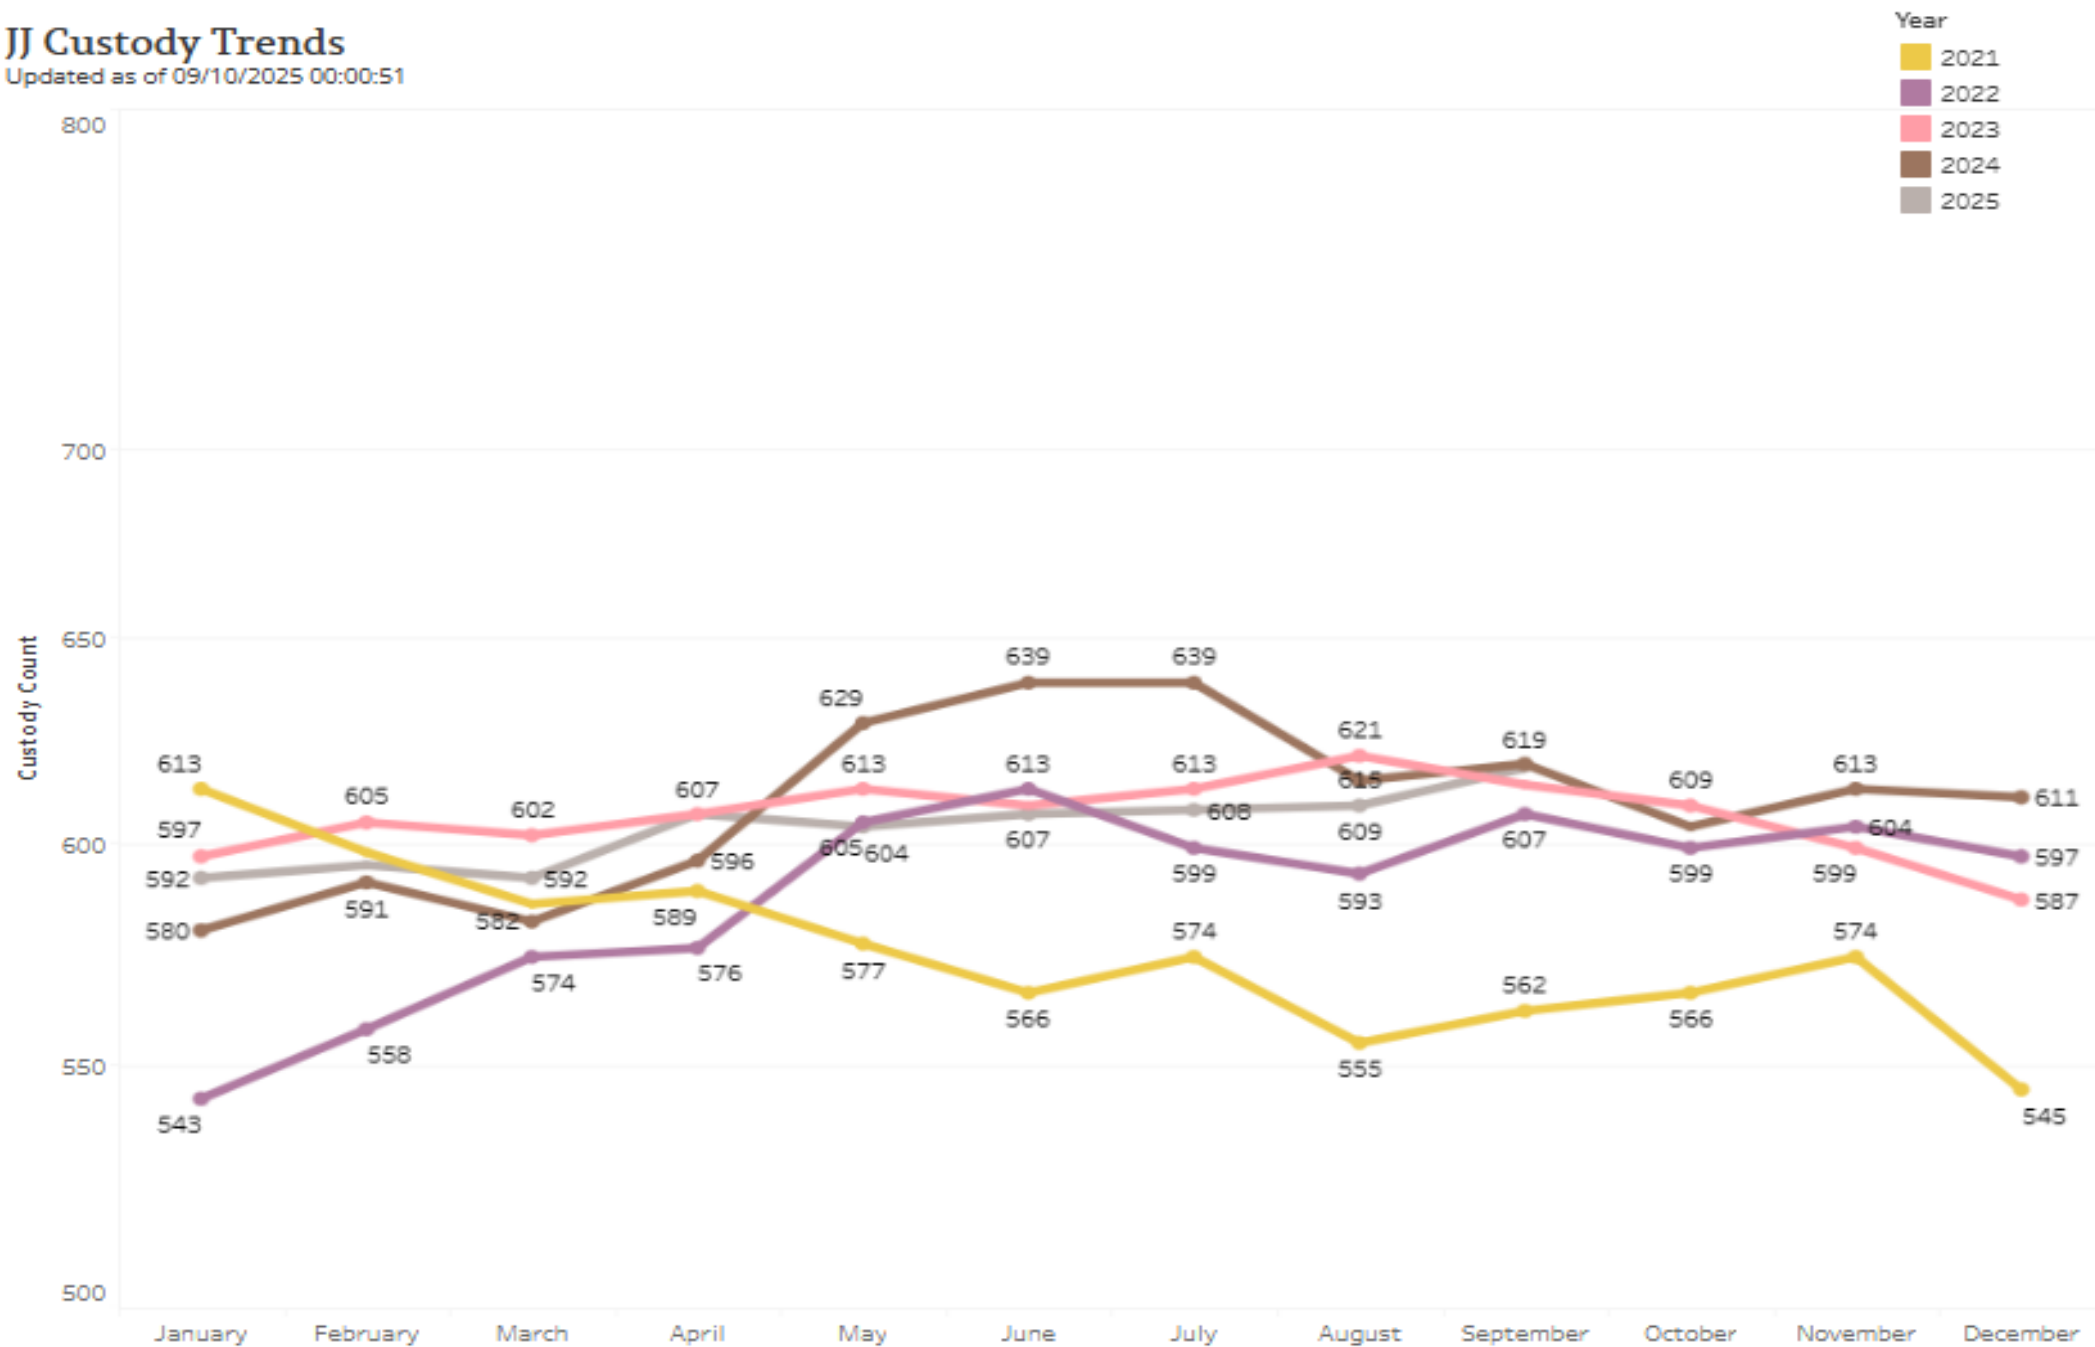

JJ Custody Trends

Updated as of 09/10/2025 00:00:51

JJ Specific Staff Secure and Hardware Secure Providers

Juvenile Detention Centers and Primary Assessment Center

Madison Co JDC
 Juvenile Court
 Capacity: 7
 Current: 1

Williamson Co JDC
 Juvenile Court
 Capacity: 12
 Current: 0

Putnam Co JDC
 County
 Capacity: 22
 Current: 1

Scott Co JDC
 County
 Capacity: 12
 Current: 4

***Sevier Co JDC**
 Juvenile Court
 Capacity: 26
 Current: 1