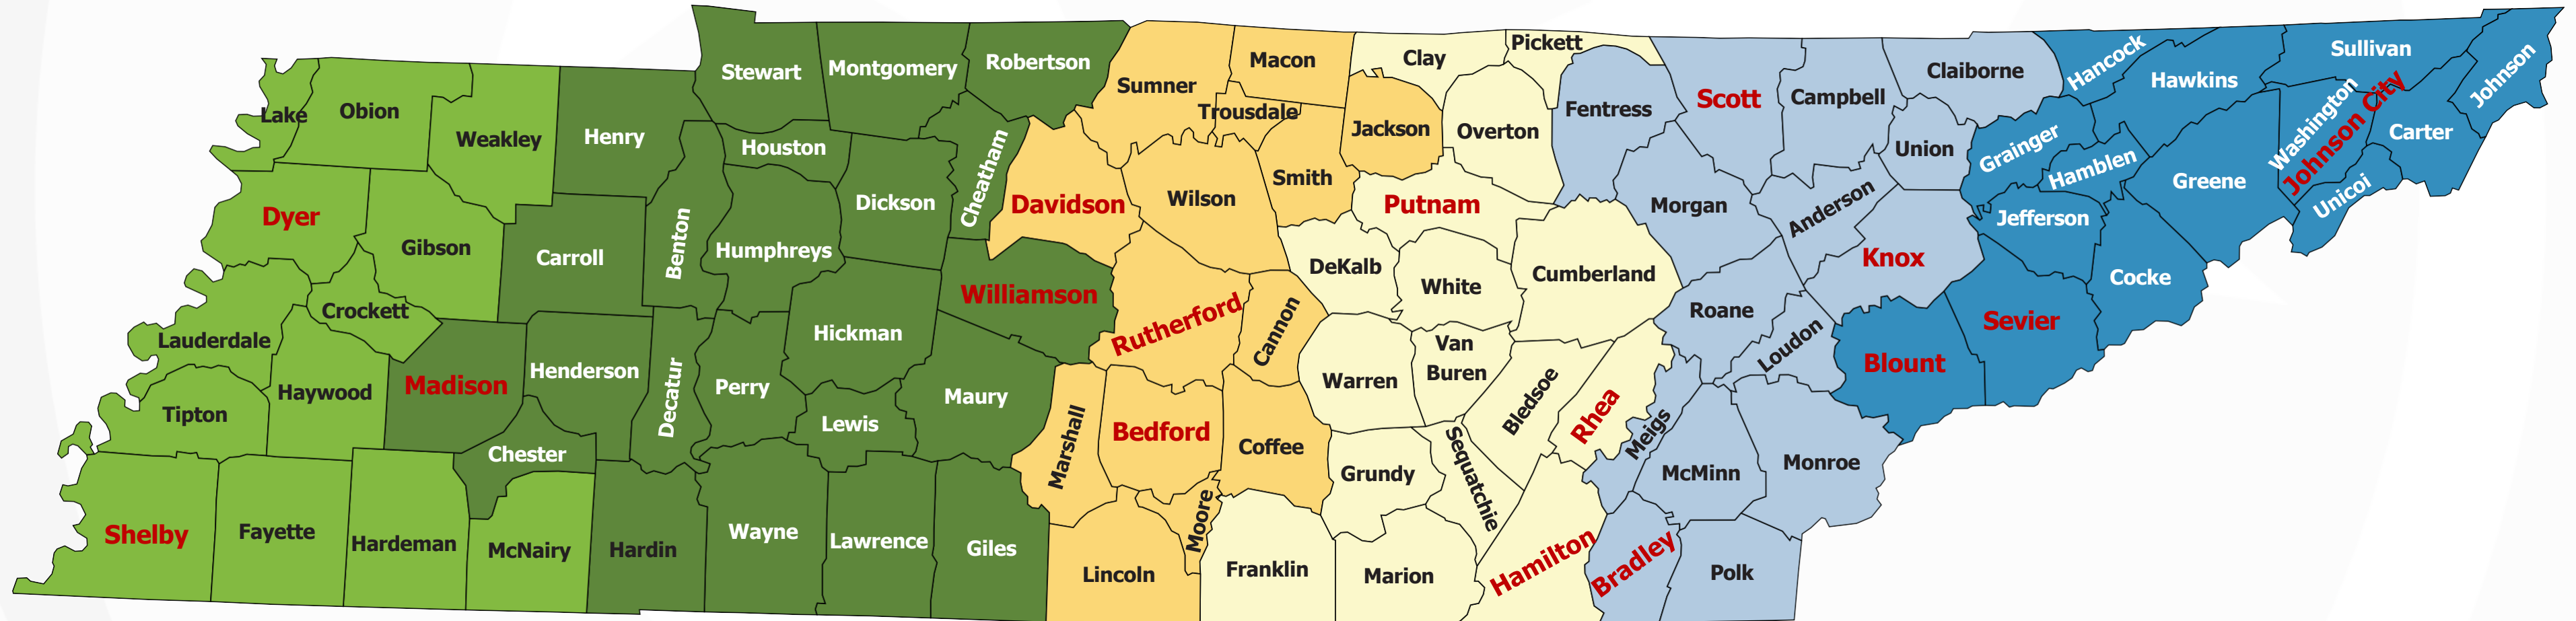

Juvenile Detention Centers/DCS Regions

West Region

- Dyer County McDowell Center – 4 beds
- Shelby County – 146 beds

Mid-State Region

- Bedford County – 9 beds
- Davidson County – 86 beds
- Rutherford County – 64 beds

East Region

- Bradley - 27 beds
- Knox - 120 beds
- Scott - 12 beds

Mid-West Region

- Madison County – 7 beds
- Williamson – 12 beds

TN Valley Region

- Hamilton - 26 beds
- Putnam - 22 beds
- Rhea - 31 beds

Northeast Region

- Blount - 33 beds
- Johnson City Upper East TN Regional JDC - 10 beds
- Sevier - 26 beds