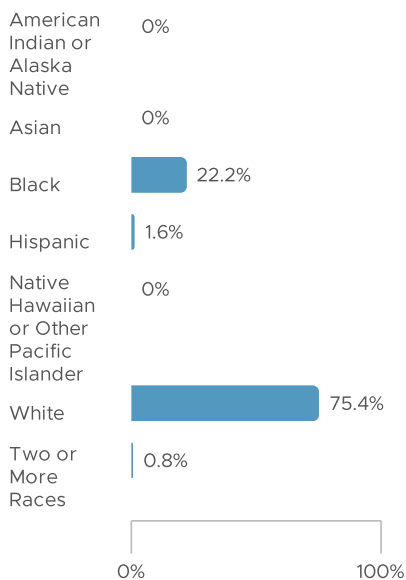

### Cohort Members per Year

Year	Value
2020	40
2021	40
2022	46

N-Size: 126

#### What is this metric?

This metric indicates the number of cohort members the provider had in each of the three years represented in the Report Card.

#### What is this metric?

This metric shows the racial and ethnic composition of the three-year cohort.