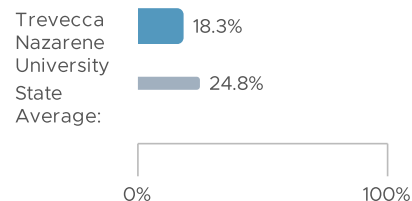

Rate of Employment as Administrators in Tennessee Public Schools

N-Size: 126

What is this metric?

This metric reports the percentage of cohort members who were employed as administrators in Tennessee public schools during the 2019-20, 2020-21, and/or 2021-22 school years. Administrators include principals, assistant principals, and supervisors.