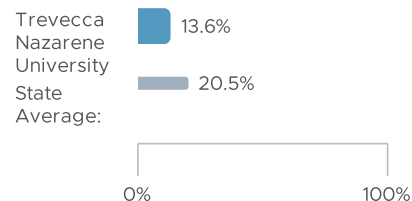

Rate of Employment as Administrators in Tennessee Public Schools

N-Size: 118

What is this metric?

This metric reports the percentage of cohort members who were employed as administrators in Tennessee public schools during the 2019-20, 2020-21, and/or 2021-22 school years. Administrators include principals, assistant principals, and supervisors.