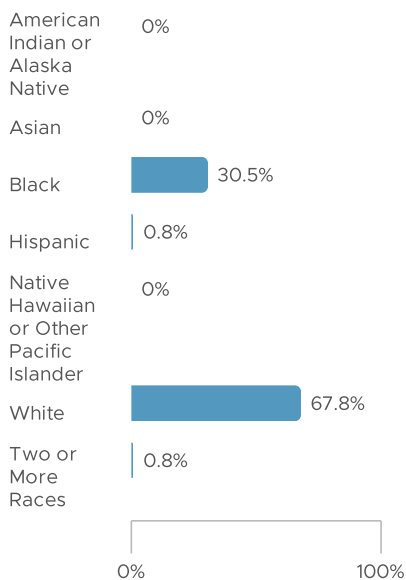

### Cohort Members per Year

Year	Value
2019	38
2020	40
2021	40

N-Size: 118

#### What is this metric?

This metric indicates the number of cohort members the provider had in each of the three years represented in the Report Card.

#### What is this metric?

This metric shows the racial and ethnic composition of the three-year cohort.