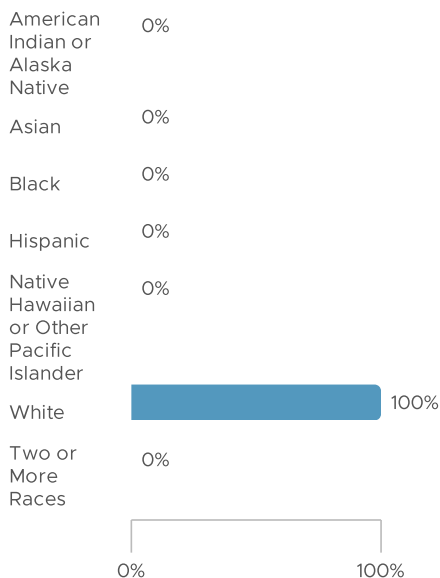

### Cohort Members per Year

Year	Value
2019	6
2020	5
2021	4

N-Size: 15

#### What is this metric?

This metric indicates the number of cohort members the provider had in each of the three years represented in the Report Card.

#### What is this metric?

This metric shows the racial and ethnic composition of the three-year cohort.