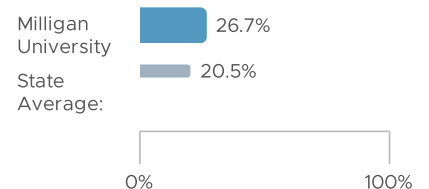

Rate of Employment as Administrators in Tennessee Public Schools

N-Size: 15

What is this metric?

This metric reports the percentage of cohort members who were employed as administrators in Tennessee public schools during the 2019-20, 2020-21, and/or 2021-22 school years. Administrators include principals, assistant principals, and supervisors.