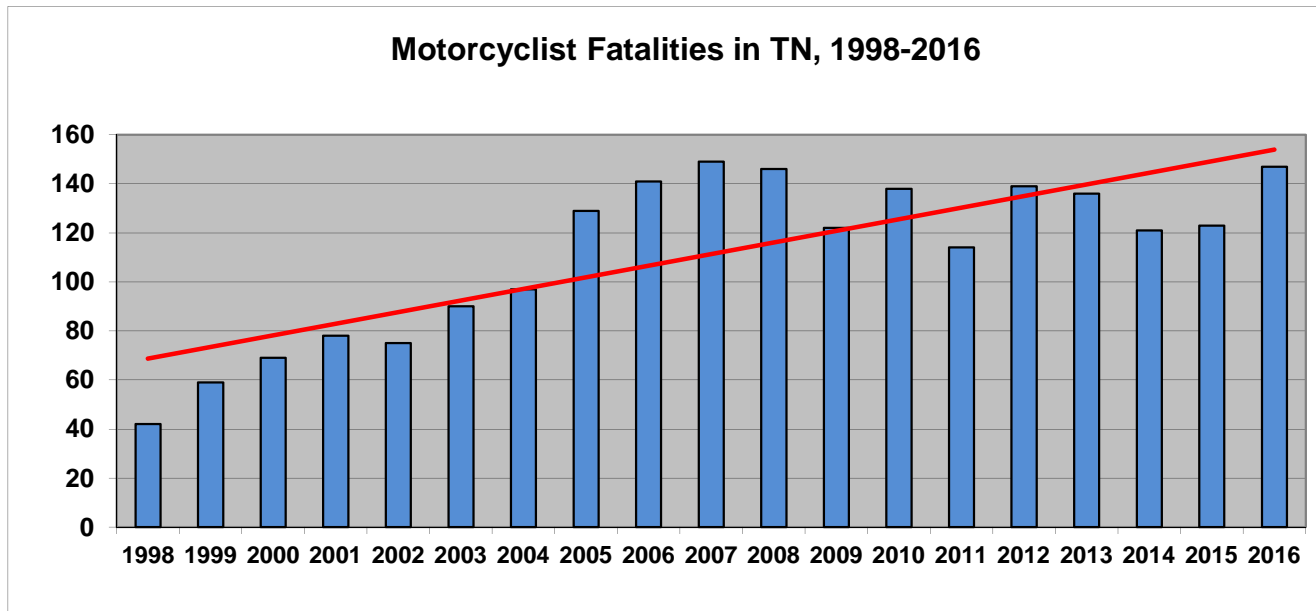

Motorcyclist Traffic Fatalities in Tennessee 1998 - 2016

Year	Fatalities	Helmet-Yes	Helmet-No	Helmet-Unknown
1998	42	n/a	n/a	n/a
1999	59	n/a	n/a	n/a
2000	69	n/a	n/a	n/a
2001	78	n/a	n/a	n/a
2002	75	60	13	2
2003	90	75	15	0
2004	97	84	13	0
2005	129	107	20	2
2006	141	119	21	1
2007	149	129	19	1
2008	146	129	9	8
2009	122	107	11	4
2010	138	131	7	0
2011	114	105	9	0
2012	139	130	8	1
2013	136	128	7	1
2014	121	114	6	1
2015	123	113	9	1
2016	147	133	13	1

Source: NHTSA website and TDOS FARS Division, 12/14/2017.

*2016 Data is preliminary.

Source: TN Dept of Safety and Homeland Security; TITAN Unit; tn-fars accessed 14 December 2017.