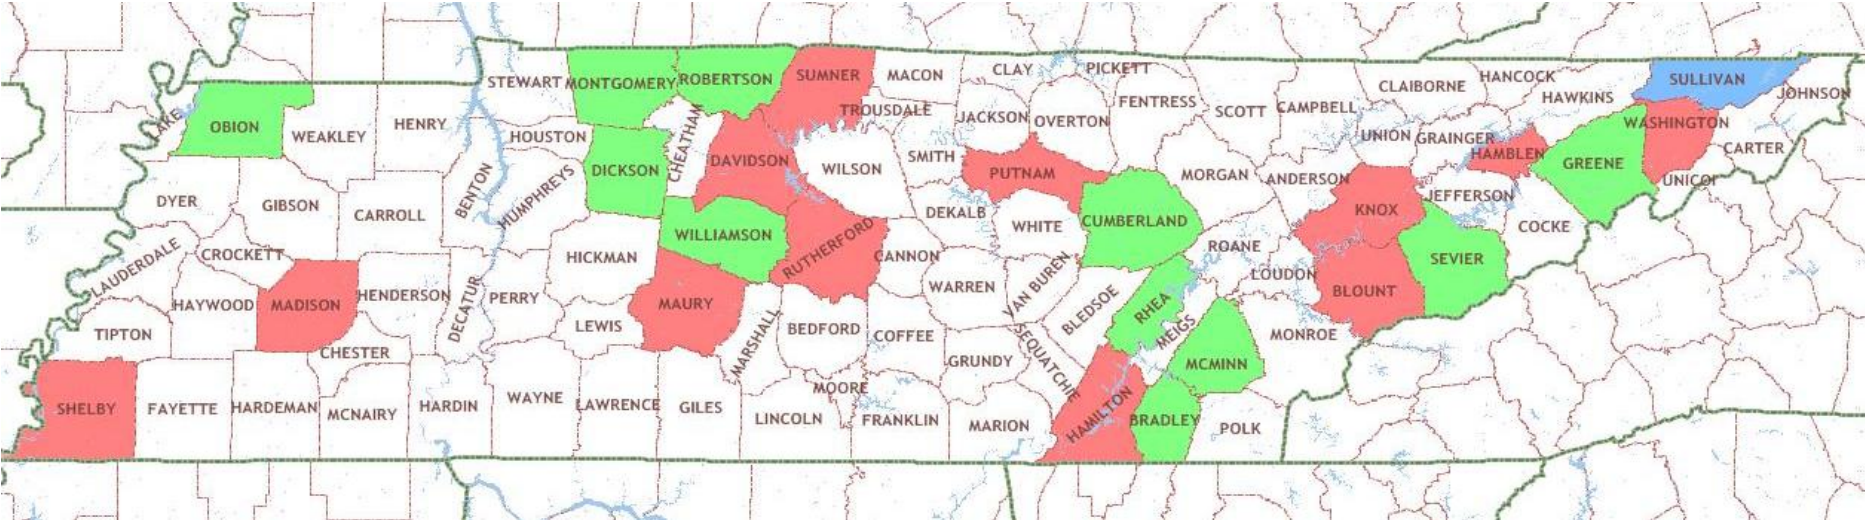

Locations of PET Scanners - All Types

Grid: Green = Mobile Units Only Red = Fixed Units Only Blue = Both Mobile and Fixed Units

as of 7/29/2020