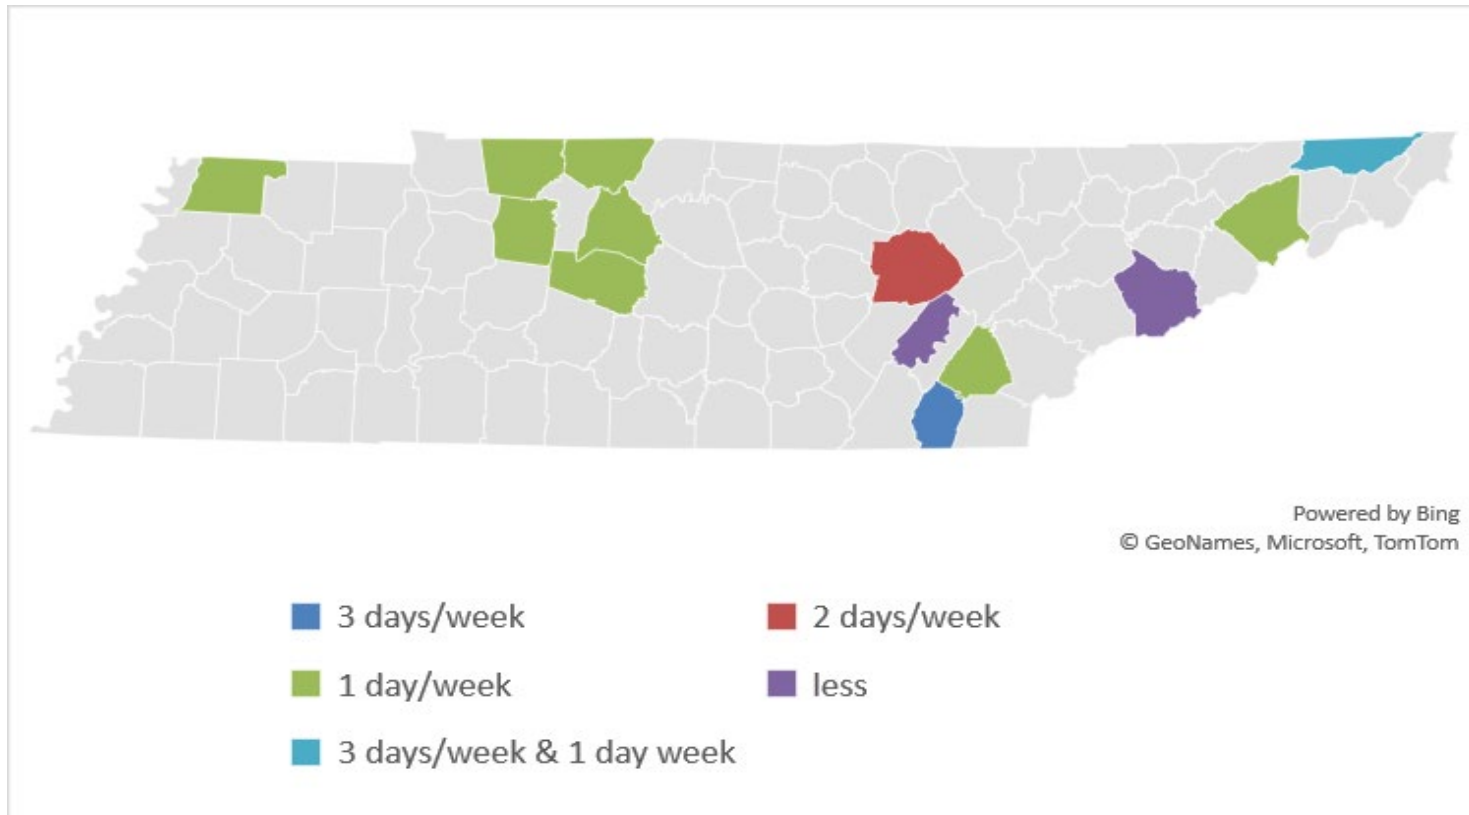

### Locations of Mobile PET Scanners

*(Parenthesis = Number of Units)*

Bradley County = 3 days/week (1)  
 Cumberland County = 2 days/week (1)  
 Davidson County = 1 day/week (1)  
 Dickson County = 1 day/week (1)

Greene County = 1 day/week (1)  
 McMinn County = 1 day/week (1)  
 Montgomery Co. = 1 day/week (1)

Obion County = 1 day/week (1)  
 Rhea County = 1 half day/week (1)  
 Robertson County = 1 day/week (1)

Sevier County = 2 days/month (1)  
 Sullivan County = Multiple (3)  
 Williamson County = 1 day/week (1)  
*as of 11/1/2023*