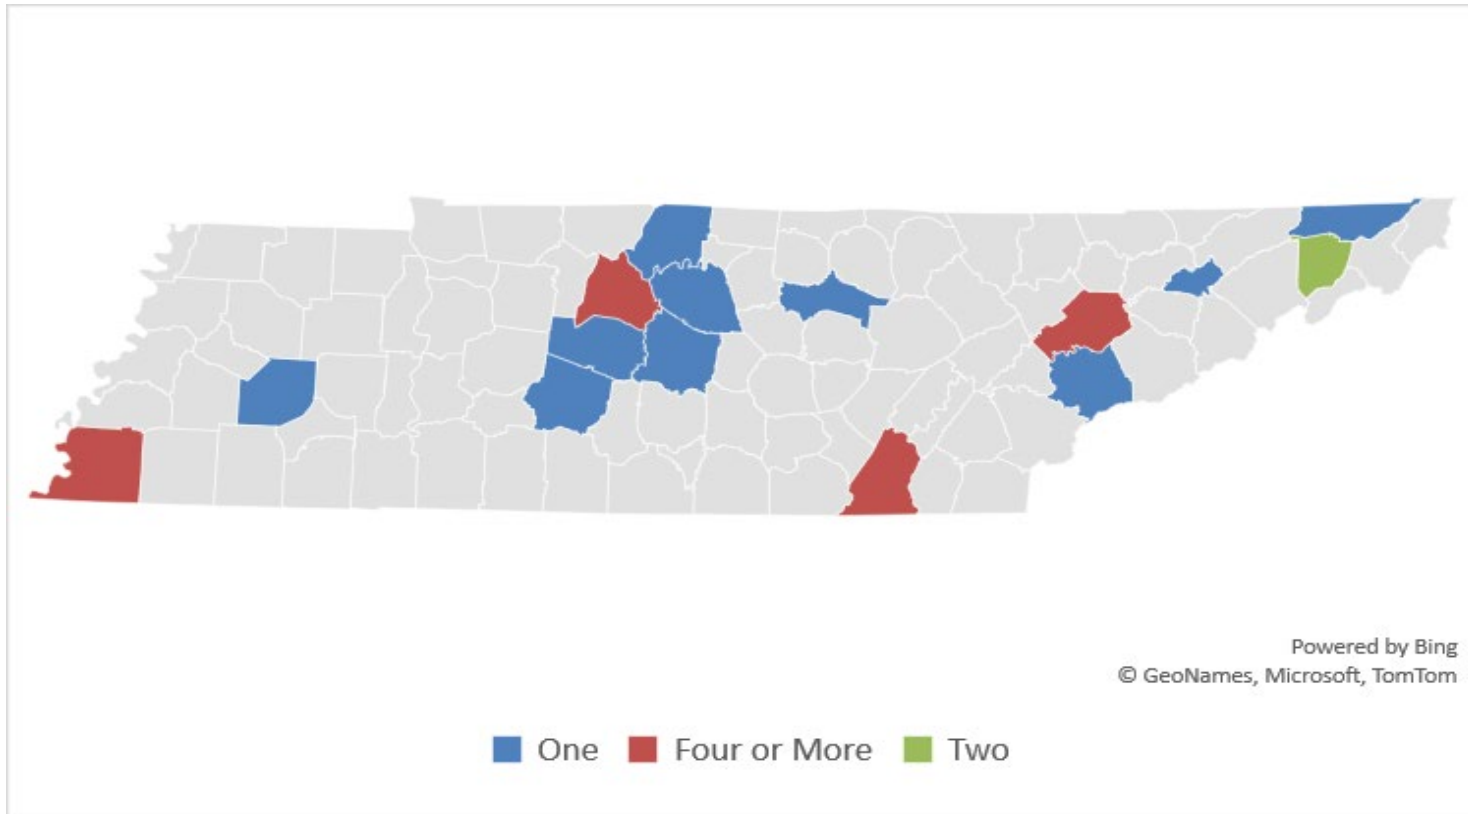

Locations of Fixed and Full Time Mobile PET Scanners

Blount County =	1	Knox County =	6	Rutherford County =	1	Washington County =	2
Davidson County =	8	Madison County =	1	Shelby County =	7	Williamson County =	1
Hamblen County =	1	Maury County =	1	Sullivan County =	1	Wilson County =	1
Hamilton County =	4	Putnam County =	1	Sumner County =	1		