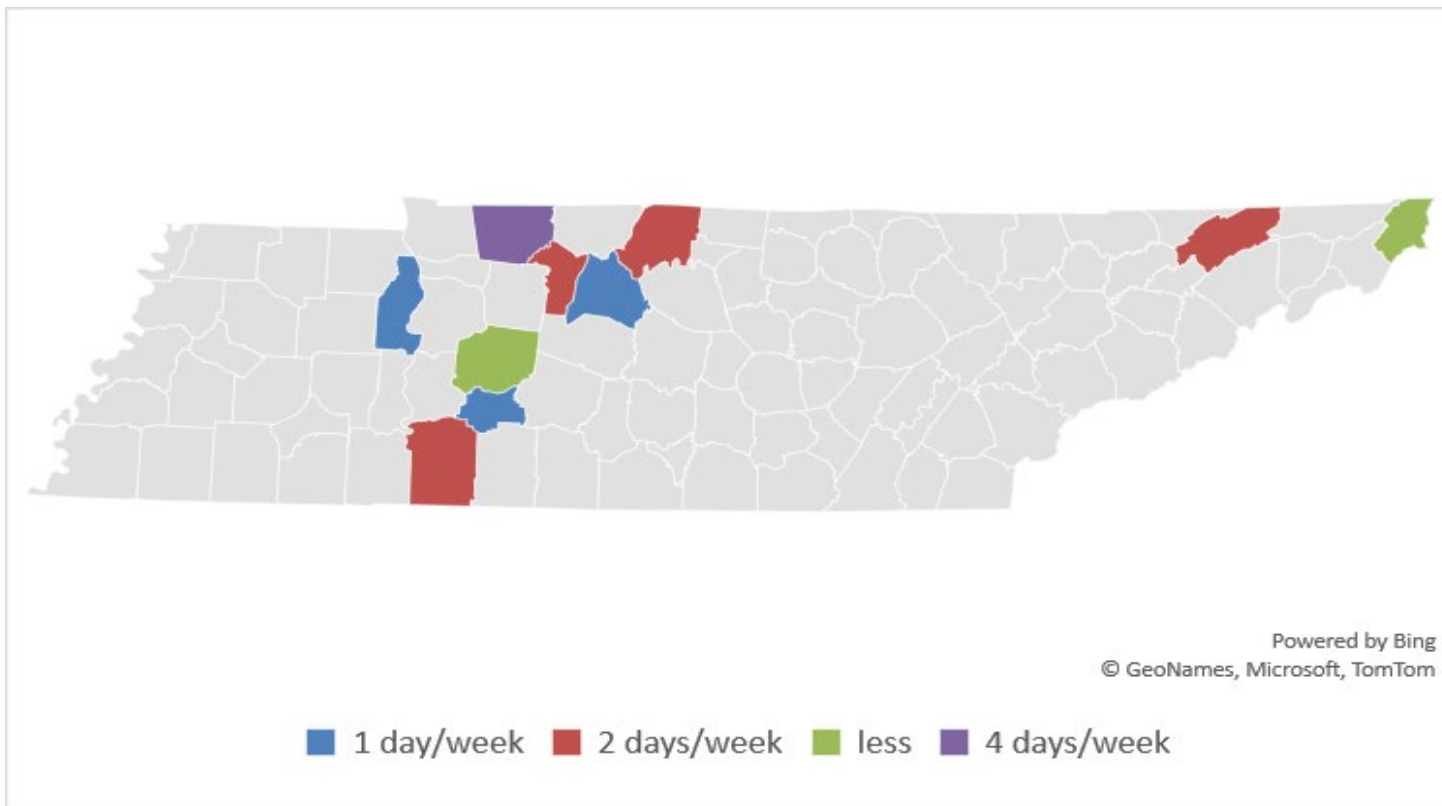

### Locations of Mobile MRI's

Benton County = 1 day/week (1)	Hawkins County = 2 days/week (1)	Lewis County = 1 day/week (1)	Wayne County = 2 days/week (1)
Cheatham County = 2 days/week (1)	Hickman County = 1 day/2 weeks (1)	Montgomery County = 4 days/week (1)	
Davidson County = 1 day/week (1)	Johnson County = 4 days/month (1)	Sumner County = 2 days/week (1)	