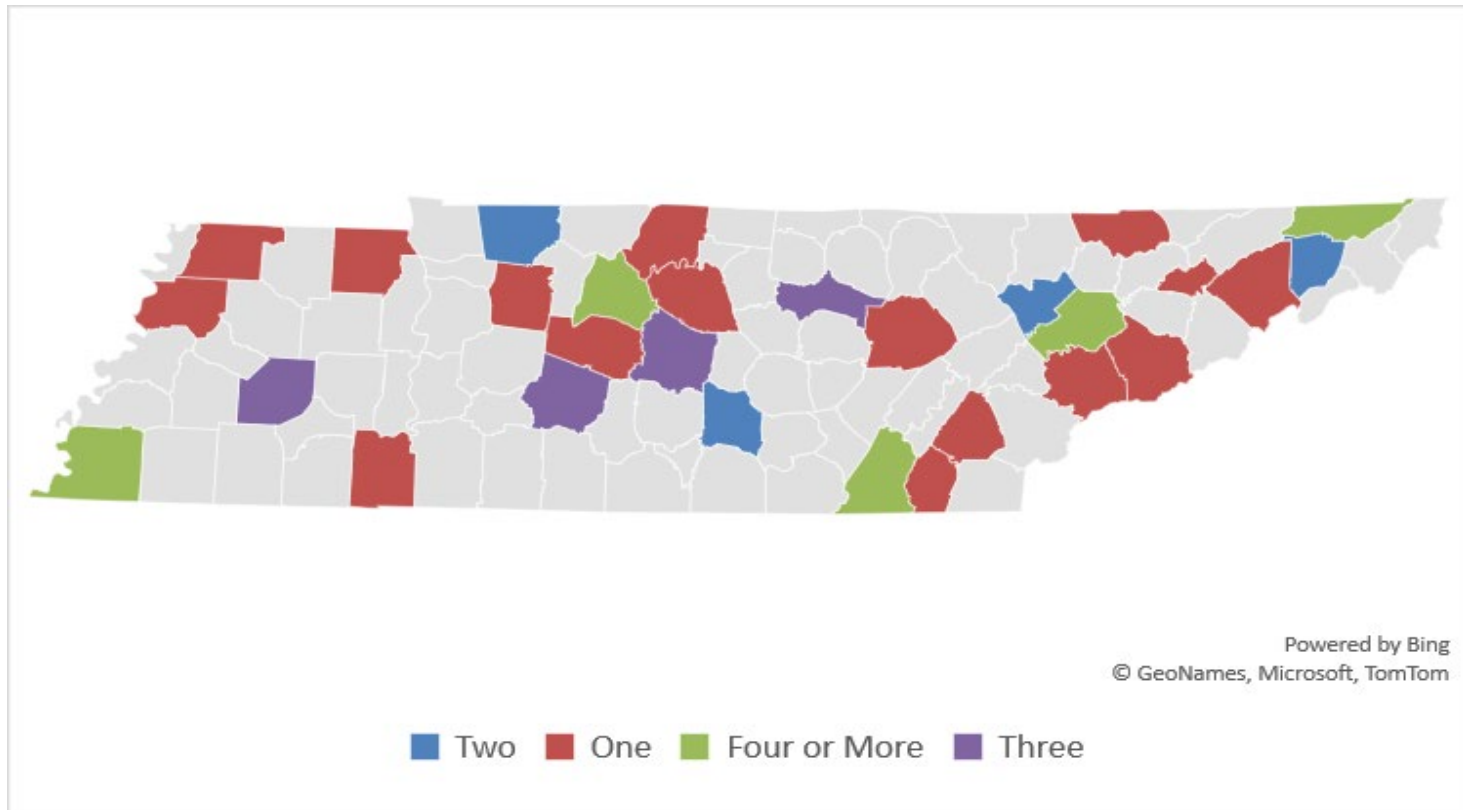

### Locations of Linear Accelerators

*as of 11/1/2023*

Anderson County =	2	Dyer County =	1	McMinn County =	1	Sevier County =	1
Blount County =	1	Greene County =	1	Madison County =	3	Shelby County =	11
Bradley County =	1	Hamblen County =	1	Maury County =	3	Sullivan County =	4
Claiborne County =	1	Hamilton County =	6	Montgomery County =	2	Sumner County =	1
Coffee County =	2	Hardin County =	1	Obion County =	1	Washington County =	2
Cumberland County =	1	Henry County =	1	Putnam County =	3	Williamson County =	1
Davidson County =	12	Knox County =	11	Rutherford County =	3	Wilson County =	1
Dickson County =	1						