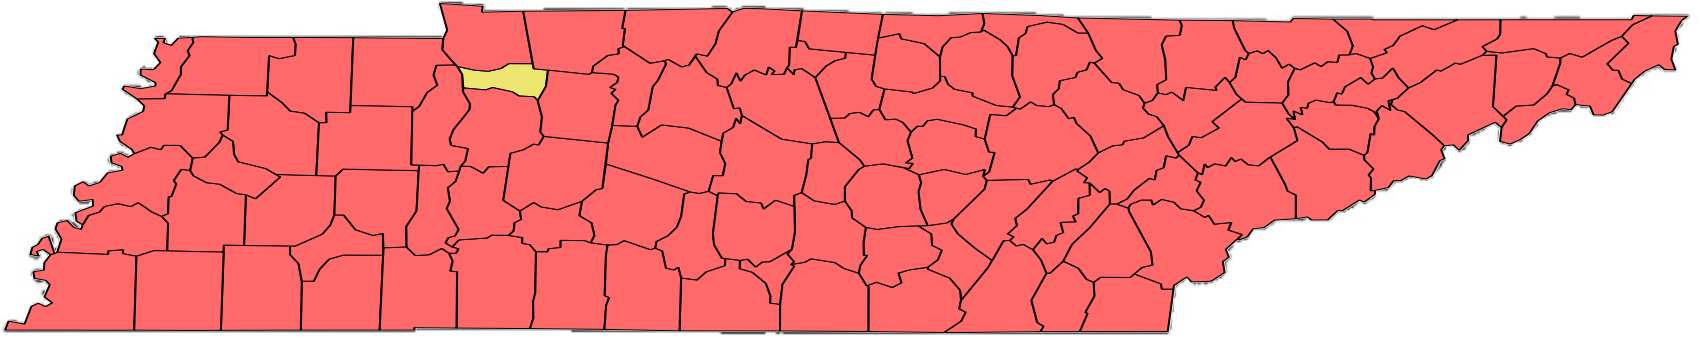

Community Spread	Low	Medium	High	Unknown
CMS recommendation for staff testing	Once a month	Once a week	Twice a week	See CMS data for testing guidance

County	Test Positivity Last 7 Days	CMS Testing Frequency	County	Test Positivity Last 7 Days	CMS Testing Frequency
Anderson	18.1%	Twice a week	Knox	20.5%	Twice a week
Bedford	22.5%	Twice a week	Lake	15.5%	Twice a week
Benton	18.5%	Twice a week	Lauderdale	16.5%	Twice a week
Bledsoe	13.6%	Twice a week	Lawrence	19.2%	Twice a week
Blount	24.2%	Twice a week	Lewis	14.9%	Twice a week
Bradley	22.6%	Twice a week	Lincoln	31.8%	Twice a week
Campbell	16.1%	Twice a week	Loudon	27.0%	Twice a week
Cannon	22.8%	Twice a week	Macon	23.4%	Twice a week
Carroll	23.5%	Twice a week	Madison	17.8%	Twice a week
Carter	23.3%	Twice a week	Marion	12.6%	Twice a week
Cheatham	20.1%	Twice a week	Marshall	19.2%	Twice a week
Chester	18.0%	Twice a week	Maury	21.2%	Twice a week
Claiborne	11.9%	Twice a week	McMinn	19.1%	Twice a week
Clay	19.4%	Twice a week	McNairy	17.6%	Twice a week
Cocke	18.7%	Twice a week	Meigs	29.3%	Twice a week
Coffee	18.2%	Twice a week	Monroe	24.9%	Twice a week
Crockett	20.4%	Twice a week	Montgomery	17.5%	Twice a week
Cumberland	19.0%	Twice a week	Moore	25.1%	Twice a week
Davidson	13.4%	Twice a week	Morgan	23.2%	Twice a week
Decatur	22.5%	Twice a week	Obion	16.5%	Twice a week
Dekalb	25.1%	Twice a week	Overton	27.0%	Twice a week
Dickson	21.3%	Twice a week	Perry	31.3%	Twice a week
Dyer	21.0%	Twice a week	Pickett	20.0%	Twice a week
Fayette	18.2%	Twice a week	Polk	24.8%	Twice a week
Fentress	27.9%	Twice a week	Putnam	21.3%	Twice a week
Franklin	19.2%	Twice a week	Rhea	24.7%	Twice a week
Gibson	22.6%	Twice a week	Roane	21.8%	Twice a week
Giles	29.6%	Twice a week	Robertson	24.4%	Twice a week
Grainger	26.4%	Twice a week	Rutherford	20.9%	Twice a week
Greene	19.1%	Twice a week	Scott	22.6%	Twice a week
Grundy	20.8%	Twice a week	Sequatchie	23.7%	Twice a week
Hamblen	22.0%	Twice a week	Sevier	25.5%	Twice a week
Hamilton	18.5%	Twice a week	Shelby	12.8%	Twice a week
Hancock	26.3%	Twice a week	Smith	15.7%	Twice a week
Hardeman	18.5%	Twice a week	Stewart	20.2%	Twice a week
Hardin	16.9%	Twice a week	Sullivan	19.1%	Twice a week
Hawkins	18.1%	Twice a week	Sumner	22.2%	Twice a week
Haywood	20.8%	Twice a week	Tipton	17.9%	Twice a week
Henderson	29.3%	Twice a week	Trousdale	21.3%	Twice a week
Henry	28.4%	Twice a week	Unicoi	18.6%	Twice a week
Hickman	25.5%	Twice a week	Union	18.4%	Twice a week
Houston	5.8%	Once a week	Van Buren	10.6%	Twice a week
Humphreys	17.7%	Twice a week	Warren	30.0%	Twice a week
Jackson	19.3%	Twice a week	Washington	18.6%	Twice a week
Jefferson	21.4%	Twice a week	Wayne	16.7%	Twice a week
Johnson	21.0%	Twice a week	Weakley	19.7%	Twice a week
			White	24.3%	Twice a week
			Williamson	17.2%	Twice a week
			Wilson	23.6%	Twice a week