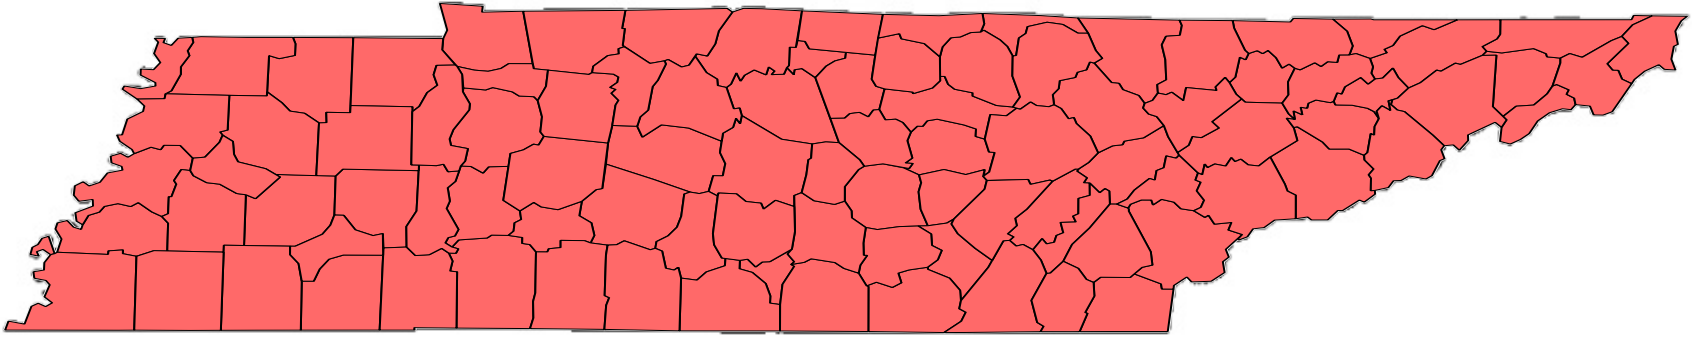

Community Spread	Low	Medium	High	Unknown
CMS recommendation for staff testing	Once a month	Once a week	Twice a week	See CMS data for testing guidance

County	Test Positivity Last 7 Days	CMS Testing Frequency	County	Test Positivity Last 7 Days	CMS Testing Frequency
Anderson	17.5%	Twice a week	Knox	24.4%	Twice a week
Bedford	30.8%	Twice a week	Lake	20.3%	Twice a week
Benton	27.5%	Twice a week	Lauderdale	22.9%	Twice a week
Bledsoe	23.0%	Twice a week	Lawrence	23.1%	Twice a week
Blount	26.2%	Twice a week	Lewis	17.1%	Twice a week
Bradley	28.8%	Twice a week	Lincoln	41.9%	Twice a week
Campbell	15.2%	Twice a week	Loudon	24.9%	Twice a week
Cannon	34.1%	Twice a week	Macon	24.9%	Twice a week
Carroll	30.5%	Twice a week	Madison	17.0%	Twice a week
Carter	26.9%	Twice a week	Marion	26.6%	Twice a week
Cheatham	25.3%	Twice a week	Marshall	20.7%	Twice a week
Chester	20.8%	Twice a week	Maury	26.0%	Twice a week
Claiborne	14.9%	Twice a week	McMinn	25.3%	Twice a week
Clay	23.3%	Twice a week	McNairy	22.2%	Twice a week
Cocke	23.7%	Twice a week	Meigs	31.1%	Twice a week
Coffee	22.1%	Twice a week	Monroe	27.0%	Twice a week
Crockett	26.2%	Twice a week	Montgomery	18.9%	Twice a week
Cumberland	19.5%	Twice a week	Moore	27.1%	Twice a week
Davidson	15.3%	Twice a week	Morgan	20.7%	Twice a week
Decatur	14.9%	Twice a week	Obion	22.2%	Twice a week
Dekalb	29.3%	Twice a week	Overton	22.0%	Twice a week
Dickson	25.9%	Twice a week	Perry	41.8%	Twice a week
Dyer	24.4%	Twice a week	Pickett	16.6%	Twice a week
Fayette	17.1%	Twice a week	Polk	29.9%	Twice a week
Fentress	28.4%	Twice a week	Putnam	23.3%	Twice a week
Franklin	23.8%	Twice a week	Rhea	23.9%	Twice a week
Gibson	26.7%	Twice a week	Roane	21.9%	Twice a week
Giles	22.5%	Twice a week	Robertson	28.2%	Twice a week
Grainger	23.5%	Twice a week	Rutherford	25.1%	Twice a week
Greene	23.7%	Twice a week	Scott	29.6%	Twice a week
Grundy	24.1%	Twice a week	Sequatchie	24.7%	Twice a week
Hamblen	25.4%	Twice a week	Sevier	25.8%	Twice a week
Hamilton	19.9%	Twice a week	Shelby	14.5%	Twice a week
Hancock	16.5%	Twice a week	Smith	20.1%	Twice a week
Hardeman	22.8%	Twice a week	Stewart	22.8%	Twice a week
Hardin	15.4%	Twice a week	Sullivan	24.6%	Twice a week
Hawkins	19.3%	Twice a week	Sumner	25.1%	Twice a week
Haywood	25.5%	Twice a week	Tipton	18.6%	Twice a week
Henderson	24.1%	Twice a week	Trousdale	18.7%	Twice a week
Henry	27.0%	Twice a week	Unicoi	20.4%	Twice a week
Hickman	26.7%	Twice a week	Union	26.1%	Twice a week
Houston	11.4%	Twice a week	Van Buren	17.9%	Twice a week
Humphreys	17.1%	Twice a week	Warren	27.5%	Twice a week
Jackson	27.3%	Twice a week	Washington	27.2%	Twice a week
Jefferson	20.9%	Twice a week	Wayne	18.3%	Twice a week
Johnson	19.8%	Twice a week	Weakley	18.8%	Twice a week
			White	25.9%	Twice a week
			Williamson	21.4%	Twice a week
			Wilson	26.2%	Twice a week