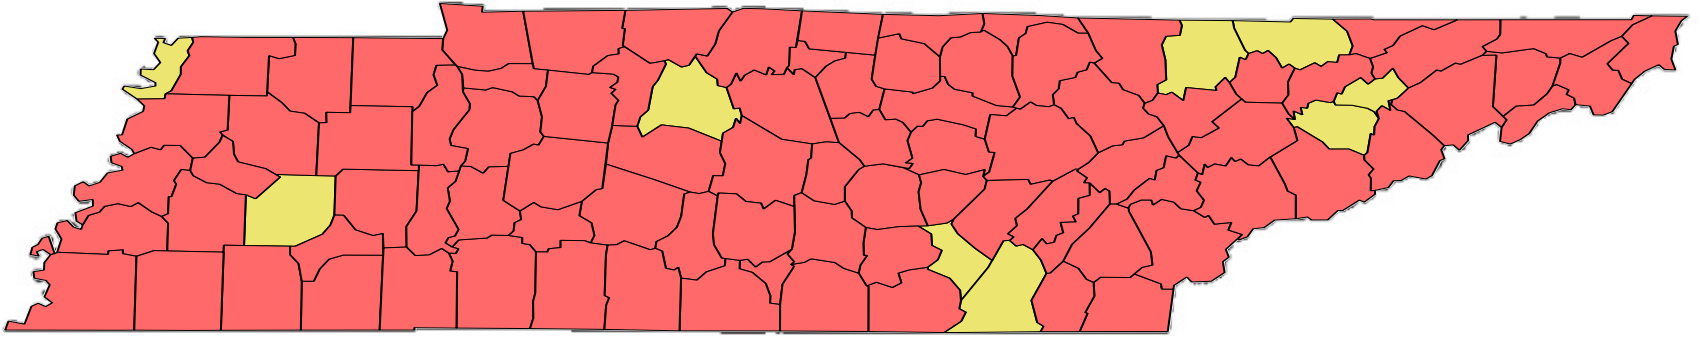

Community Spread	Low	Medium	High	Unknown
CMS recommendation for staff testing	Once a month	Once a week	Twice a week	See CMS data for testing guidance

County	Test Positivity Last 7 Days	CMS Testing Frequency	County	Test Positivity Last 7 Days	CMS Testing Frequency
Anderson	11.0%	Twice a week	Knox	11.0%	Twice a week
Bedford	14.7%	Twice a week	Lake	9.6%	Once a week
Benton	12.3%	Twice a week	Lauderdale	11.5%	Twice a week
Bledsoe	11.1%	Twice a week	Lawrence	14.1%	Twice a week
Blount	14.8%	Twice a week	Lewis	19.1%	Twice a week
Bradley	14.9%	Twice a week	Lincoln	17.3%	Twice a week
Campbell	9.4%	Once a week	Loudon	12.2%	Twice a week
Cannon	17.3%	Twice a week	Macon	18.2%	Twice a week
Carroll	12.2%	Twice a week	Madison	9.7%	Once a week
Carter	18.8%	Twice a week	Marion	14.5%	Twice a week
Cheatham	11.9%	Twice a week	Marshall	10.7%	Twice a week
Chester	12.2%	Twice a week	Maury	12.8%	Twice a week
Claiborne	7.5%	Once a week	McMinn	12.1%	Twice a week
Clay	10.1%	Twice a week	McNairy	12.8%	Twice a week
Cocke	15.8%	Twice a week	Meigs	14.2%	Twice a week
Coffee	11.8%	Twice a week	Monroe	13.2%	Twice a week
Crockett	27.7%	Twice a week	Montgomery	10.8%	Twice a week
Cumberland	11.3%	Twice a week	Moore	20.6%	Twice a week
Davidson	8.2%	Once a week	Morgan	11.3%	Twice a week
Decatur	10.5%	Twice a week	Obion	18.7%	Twice a week
Dekalb	14.1%	Twice a week	Overton	20.0%	Twice a week
Dickson	13.9%	Twice a week	Perry	30.8%	Twice a week
Dyer	22.9%	Twice a week	Pickett	11.5%	Twice a week
Fayette	14.6%	Twice a week	Polk	17.6%	Twice a week
Fentress	14.1%	Twice a week	Putnam	11.3%	Twice a week
Franklin	11.8%	Twice a week	Rhea	11.0%	Twice a week
Gibson	13.8%	Twice a week	Roane	13.5%	Twice a week
Giles	10.8%	Twice a week	Robertson	11.2%	Twice a week
Grainger	10.7%	Twice a week	Rutherford	14.7%	Twice a week
Greene	16.7%	Twice a week	Scott	11.6%	Twice a week
Grundy	22.9%	Twice a week	Sequatchie	9.5%	Once a week
Hamblen	9.6%	Once a week	Sevier	14.2%	Twice a week
Hamilton	9.5%	Once a week	Shelby	10.7%	Twice a week
Hancock	13.8%	Twice a week	Smith	19.7%	Twice a week
Hardeman	10.3%	Twice a week	Stewart	19.6%	Twice a week
Hardin	11.1%	Twice a week	Sullivan	17.4%	Twice a week
Hawkins	13.0%	Twice a week	Sumner	15.6%	Twice a week
Haywood	16.5%	Twice a week	Tipton	13.2%	Twice a week
Henderson	13.9%	Twice a week	Trousdale	17.4%	Twice a week
Henry	19.7%	Twice a week	Unicoi	19.0%	Twice a week
Hickman	17.2%	Twice a week	Union	11.8%	Twice a week
Houston	11.0%	Twice a week	Van Buren	12.9%	Twice a week
Humphreys	14.8%	Twice a week	Warren	13.0%	Twice a week
Jackson	19.2%	Twice a week	Washington	18.9%	Twice a week
Jefferson	8.2%	Once a week	Wayne	12.2%	Twice a week
Johnson	11.8%	Twice a week	Weakley	18.6%	Twice a week
			White	14.4%	Twice a week
			Williamson	11.7%	Twice a week
			Wilson	13.8%	Twice a week