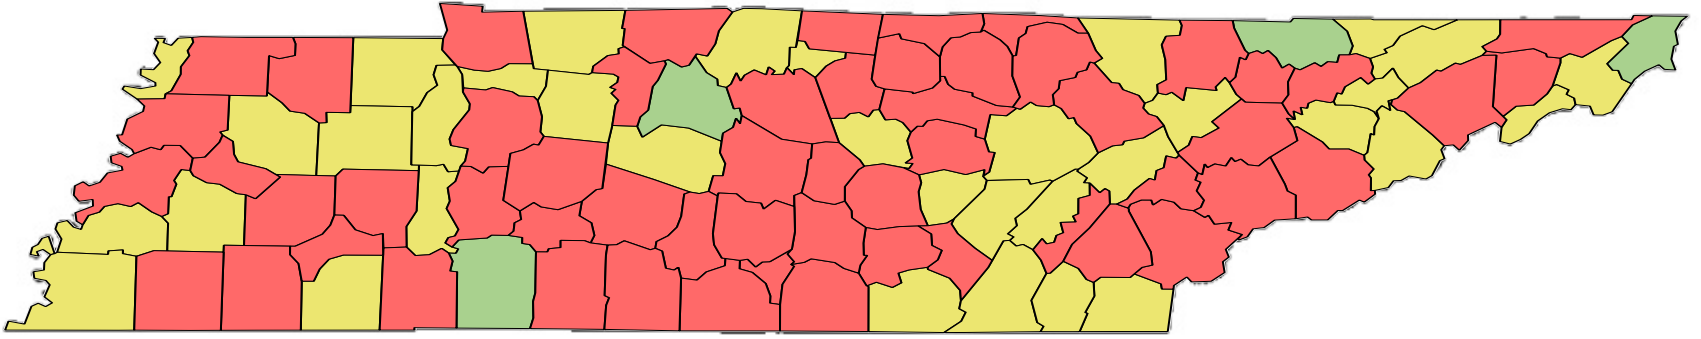

Community Spread	Low	Medium	High	Unknown
CMS recommendation for staff testing	Once a month	Once a week	Twice a week	See CMS data for testing guidance

County	Test Positivity Last 7 Days	CMS Testing Frequency	County	Test Positivity Last 7 Days	CMS Testing Frequency
Anderson	10.0%	Once a week	Knox	10.7%	Twice a week
Bedford	13.9%	Twice a week	Lake	7.7%	Once a week
Benton	6.3%	Once a week	Lauderdale	14.9%	Twice a week
Bledsoe	8.9%	Once a week	Lawrence	19.0%	Twice a week
Blount	11.0%	Twice a week	Lewis	15.8%	Twice a week
Bradley	8.4%	Once a week	Lincoln	23.2%	Twice a week
Campbell	15.6%	Twice a week	Loudon	12.9%	Twice a week
Cannon	11.7%	Twice a week	Macon	14.3%	Twice a week
Carroll	7.0%	Once a week	Madison	11.6%	Twice a week
Carter	7.8%	Once a week	Marion	6.8%	Once a week
Cheatham	10.7%	Twice a week	Marshall	19.5%	Twice a week
Chester	10.9%	Twice a week	Maury	10.9%	Twice a week
Claiborne	2.6%	Once a month	McMinn	13.3%	Twice a week
Clay	20.1%	Twice a week	McNairy	8.8%	Once a week
Cocke	7.7%	Once a week	Meigs	11.0%	Twice a week
Coffee	12.0%	Twice a week	Monroe	17.3%	Twice a week
Crockett	23.9%	Twice a week	Montgomery	9.8%	Once a week
Cumberland	7.6%	Once a week	Moore	15.4%	Twice a week
Davidson	4.8%	Once a month	Morgan	10.7%	Twice a week
Decatur	8.5%	Once a week	Obion	14.6%	Twice a week
Dekalb	9.7%	Once a week	Overton	17.1%	Twice a week
Dickson	9.6%	Once a week	Perry	19.8%	Twice a week
Dyer	20.1%	Twice a week	Pickett	11.9%	Twice a week
Fayette	14.1%	Twice a week	Polk	8.0%	Once a week
Fentress	13.1%	Twice a week	Putnam	10.4%	Twice a week
Franklin	10.7%	Twice a week	Rhea	8.5%	Once a week
Gibson	9.4%	Once a week	Roane	6.5%	Once a week
Giles	13.5%	Twice a week	Robertson	10.4%	Twice a week
Grainger	15.9%	Twice a week	Rutherford	10.8%	Twice a week
Greene	11.2%	Twice a week	Scott	8.3%	Once a week
Grundy	25.3%	Twice a week	Sequatchie	13.9%	Twice a week
Hamblen	9.5%	Once a week	Sevier	12.9%	Twice a week
Hamilton	6.8%	Once a week	Shelby	7.1%	Once a week
Hancock	5.8%	Once a week	Smith	21.4%	Twice a week
Hardeman	14.0%	Twice a week	Stewart	15.5%	Twice a week
Hardin	12.4%	Twice a week	Sullivan	17.1%	Twice a week
Hawkins	8.8%	Once a week	Sumner	8.5%	Once a week
Haywood	9.7%	Once a week	Tipton	9.8%	Once a week
Henderson	10.6%	Twice a week	Trousdale	7.3%	Once a week
Henry	9.8%	Once a week	Unicoi	8.7%	Once a week
Hickman	12.3%	Twice a week	Union	13.1%	Twice a week
Houston	6.9%	Once a week	Van Buren	7.5%	Once a week
Humphreys	14.2%	Twice a week	Warren	12.7%	Twice a week
Jackson	11.9%	Twice a week	Washington	10.5%	Twice a week
Jefferson	8.2%	Once a week	Wayne	4.4%	Once a month
Johnson	4.8%	Once a month	Weakley	14.8%	Twice a week
			White	10.4%	Twice a week
			Williamson	9.1%	Once a week
			Wilson	13.3%	Twice a week