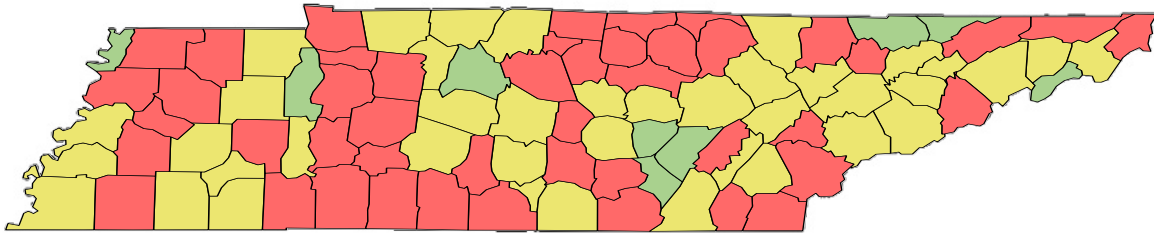

Community Spread	Low	Medium	High	Unknown
CMS recommendation for staff testing	Once a month	Once a week	Twice a week	See CMS data for testing guidance

County	Test Positivity Last 7 Days	CMS Testing Frequency	County	Test Positivity Last 7 Days	CMS Testing Frequency
Anderson	6.9%	Once a week	Knox	8.3%	Once a week
Bedford	7.8%	Once a week	Lake	4.4%	Once a month
Benton	3.3%	Once a month	Lauderdale	8.4%	Once a week
Bledsoe	3.8%	Once a month	Lawrence	11.8%	Twice a week
Blount	8.5%	Once a week	Lewis	19.6%	Twice a week
Bradley	12.1%	Twice a week	Lincoln	10.8%	Twice a week
Campbell	12.7%	Twice a week	Loudon	12.0%	Twice a week
Cannon	13.4%	Twice a week	Macon	14.3%	Twice a week
Carroll	6.1%	Once a week	Madison	7.9%	Once a week
Carter	6.4%	Once a week	Marion	11.6%	Twice a week
Cheatham	6.1%	Once a week	Marshall	13.2%	Twice a week
Chester	6.3%	Once a week	Mauzy	9.5%	Once a week
Claiborne	3.8%	Once a month	McMinn	8.7%	Once a week
Clay	20.0%	Twice a week	McNairy	9.5%	Once a week
Cocke	11.8%	Twice a week	Meigs	8.7%	Once a week
Coffee	11.3%	Twice a week	Monroe	10.6%	Twice a week
Crockett	18.2%	Twice a week	Montgomery	7.4%	Once a week
Cumberland	8.0%	Once a week	Moore	8.4%	Once a week
Davidson	3.4%	Once a month	Morgan	6.5%	Once a week
Decatur	7.1%	Once a week	Obion	17.5%	Twice a week
Dekalb	7.3%	Once a week	Overton	21.8%	Twice a week
Dickson	11.2%	Twice a week	Perry	14.1%	Twice a week
Dyer	15.6%	Twice a week	Pickett	38.9%	Twice a week
Fayette	11.4%	Twice a week	Polk	13.8%	Twice a week
Fentress	24.4%	Twice a week	Putnam	11.4%	Twice a week
Franklin	10.0%	Once a week	Rhea	11.1%	Twice a week
Gibson	11.8%	Twice a week	Roane	8.4%	Once a week
Giles	14.6%	Twice a week	Robertson	6.1%	Once a week
Grainger	8.7%	Once a week	Rutherford	9.2%	Once a week
Greene	7.0%	Once a week	Scott	6.9%	Once a week
Grundy	27.9%	Twice a week	Sequatchie	3.9%	Once a month
Hamblen	8.0%	Once a week	Sevier	9.8%	Once a week
Hamilton	5.7%	Once a week	Shelby	5.7%	Once a week
Hancock	0.0%	Once a month	Smith	18.2%	Twice a week
Hardeman	8.3%	Once a week	Stewart	16.8%	Twice a week
Hardin	11.2%	Twice a week	Sullivan	10.7%	Twice a week
Hawkins	10.4%	Twice a week	Sumner	6.8%	Once a week
Haywood	16.6%	Twice a week	Tipton	8.7%	Once a week
Henderson	13.8%	Twice a week	Trousdale	13.1%	Twice a week
Henry	7.5%	Once a week	Unicoi	2.6%	Once a month
Hickman	10.6%	Twice a week	Union	10.1%	Twice a week
Houston	23.5%	Twice a week	Van Buren	3.6%	Once a month
Humphreys	11.5%	Twice a week	Warren	8.5%	Once a week
Jackson	18.5%	Twice a week	Washington	8.0%	Once a week
Jefferson	8.2%	Once a week	Wayne	11.5%	Twice a week
Johnson	30.7%	Twice a week	Weakley	11.2%	Twice a week
			White	8.7%	Once a week
			Williamson	6.8%	Once a week
			Wilson	10.6%	Twice a week