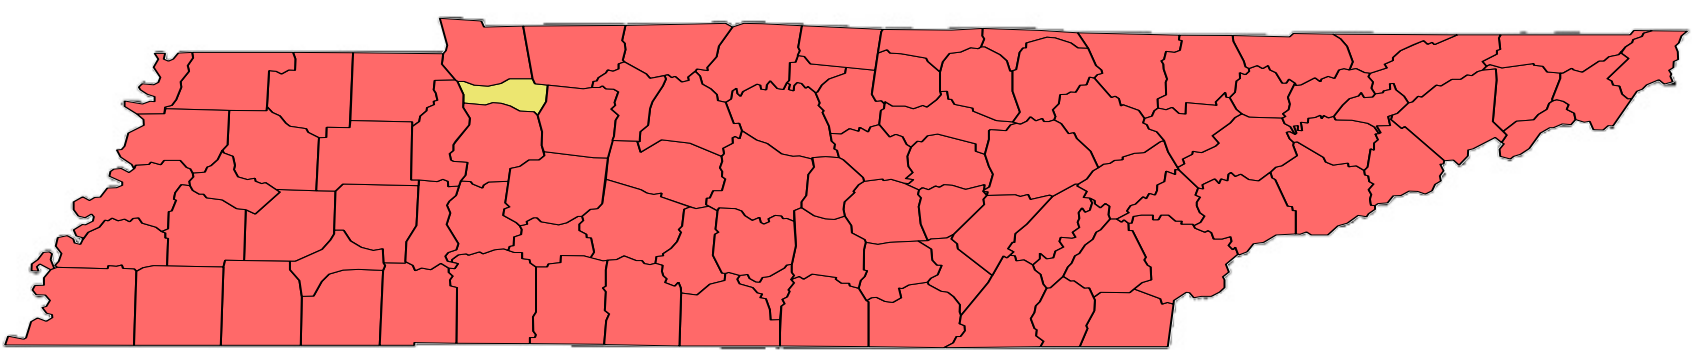

<b>Community Spread</b>	<b>Low</b>	<b>Medium</b>	<b>High</b>
<b>CMS recommendation for staff testing</b>	<b>Once a month</b>	<b>Once a week</b>	<b>Twice a week</b>

County	Test Positivity Last 7 Days	CMS Testing Frequency	County	Test Positivity Last 7 Days	CMS Testing Frequency
Anderson	20.2%	Twice a week	Knox	23.2%	Twice a week
Bedford	24.1%	Twice a week	Lake	18.9%	Twice a week
Benton	19.2%	Twice a week	Lauderdale	21.3%	Twice a week
Bledsoe	19.7%	Twice a week	Lawrence	21.6%	Twice a week
Blount	27.6%	Twice a week	Lewis	17.9%	Twice a week
Bradley	23.9%	Twice a week	Lincoln	29.0%	Twice a week
Campbell	14.4%	Twice a week	Loudon	28.7%	Twice a week
Cannon	21.1%	Twice a week	Macon	18.9%	Twice a week
Carroll	22.6%	Twice a week	Madison	17.8%	Twice a week
Carter	32.6%	Twice a week	Marion	20.2%	Twice a week
Cheatham	18.5%	Twice a week	Marshall	22.2%	Twice a week
Chester	17.9%	Twice a week	Maury	24.1%	Twice a week
Claiborne	12.3%	Twice a week	McMinn	21.9%	Twice a week
Clay	24.7%	Twice a week	McNairy	10.3%	Twice a week
Cocke	23.3%	Twice a week	Meigs	26.9%	Twice a week
Coffee	17.2%	Twice a week	Monroe	29.1%	Twice a week
Crockett	26.3%	Twice a week	Montgomery	21.5%	Twice a week
Cumberland	24.4%	Twice a week	Moore	28.8%	Twice a week
Davidson	17.1%	Twice a week	Morgan	28.3%	Twice a week
Decatur	17.1%	Twice a week	Obion	19.2%	Twice a week
Dekalb	30.5%	Twice a week	Overton	20.5%	Twice a week
Dickson	22.0%	Twice a week	Perry	22.2%	Twice a week
Dyer	22.1%	Twice a week	Pickett	16.1%	Twice a week
Fayette	20.0%	Twice a week	Polk	24.7%	Twice a week
Fentress	22.5%	Twice a week	Putnam	21.7%	Twice a week
Franklin	19.0%	Twice a week	Rhea	25.5%	Twice a week
Gibson	21.0%	Twice a week	Roane	20.9%	Twice a week
Giles	29.9%	Twice a week	Robertson	25.9%	Twice a week
Grainger	23.0%	Twice a week	Rutherford	25.2%	Twice a week
Greene	29.2%	Twice a week	Scott	21.7%	Twice a week
Grundy	34.9%	Twice a week	Sequatchie	27.1%	Twice a week
Hamblen	26.5%	Twice a week	Sevier	27.0%	Twice a week
Hamilton	23.5%	Twice a week	Shelby	14.1%	Twice a week
Hancock	23.4%	Twice a week	Smith	20.1%	Twice a week
Hardeman	14.0%	Twice a week	Stewart	21.0%	Twice a week
Hardin	18.5%	Twice a week	Sullivan	28.5%	Twice a week
Hawkins	24.7%	Twice a week	Sumner	27.4%	Twice a week
Haywood	23.7%	Twice a week	Tipton	18.7%	Twice a week
Henderson	27.7%	Twice a week	Trousdale	22.9%	Twice a week
Henry	22.5%	Twice a week	Unicoi	22.1%	Twice a week
Hickman	22.4%	Twice a week	Union	21.7%	Twice a week
Houston	8.8%	Once a week	Van Buren	19.0%	Twice a week
Humphreys	10.6%	Twice a week	Warren	25.7%	Twice a week
Jackson	21.0%	Twice a week	Washington	27.3%	Twice a week
Jefferson	20.9%	Twice a week	Wayne	20.6%	Twice a week
Johnson	23.3%	Twice a week	Weakley	16.6%	Twice a week
			White	26.4%	Twice a week
			Williamson	22.8%	Twice a week
			Wilson	26.2%	Twice a week