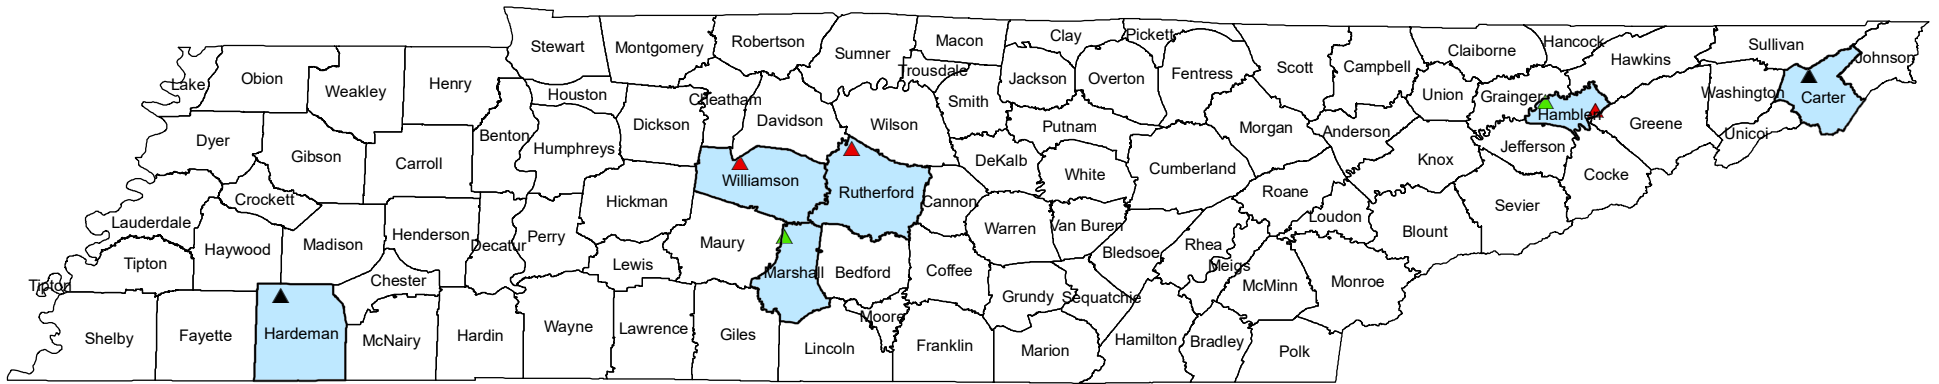

# Cumulative Animal Rabies Cases, Tennessee Week 20, ending May 21, 2022

|         |   |
|---------|---|
| Bat     | 2 |
| Cat     | 0 |
| Dog     | 2 |
| Fox     | 0 |
| Horse   | 0 |
| Raccoon | 0 |
| Skunk   | 3 |

## Rabies Cases

 1 Dot = 1 positive animal

-  Bat
-  Cat
-  Dog
-  Fox
-  Horse
-  Raccoon
-  Skunk