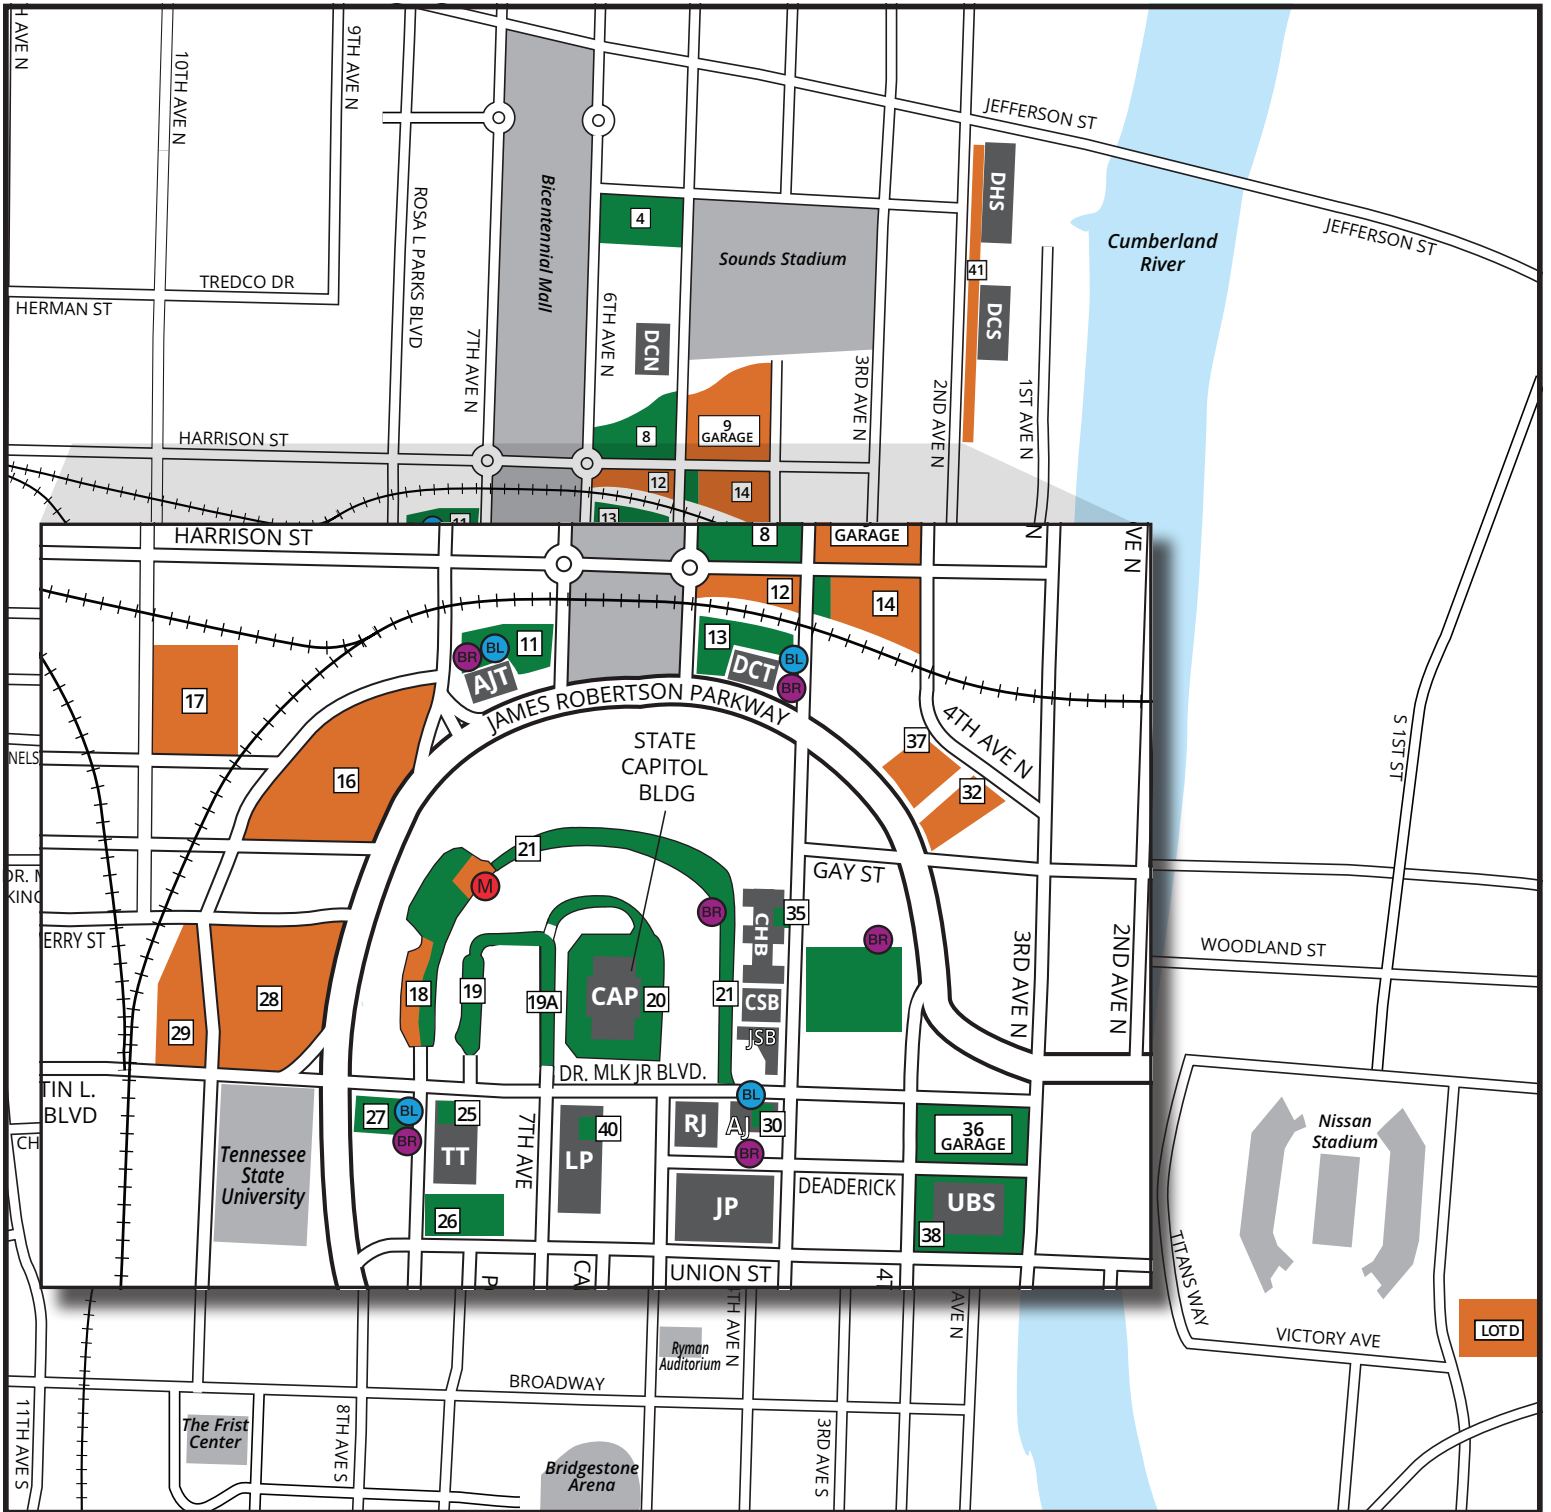

STATE EMPLOYEE PARKING MAP

-  General Parking Lots
-  Reserved Parking Lots
-  Bicycle Locker
-  Bicycle Rack
-  Motorcycles

State Buildings:

- TT. TN Tower
- DCT. Davy Crockett Tower
- LP. Legislative Plaza
- CAP. Capitol
- AJT. Andrew Johnson Tower
- AJ. Andrew Jackson
- RJ. Rachel Jackson
- JP. James K. Polk

- JSB. John Sevier
- CHB. Cordell Hull
- CSB. Central Services Building
- UBS. UBS Tower
- DCS. 900 2nd Avenue North
- DHS. 1000 2nd Avenue North
- DCN. Data Center North