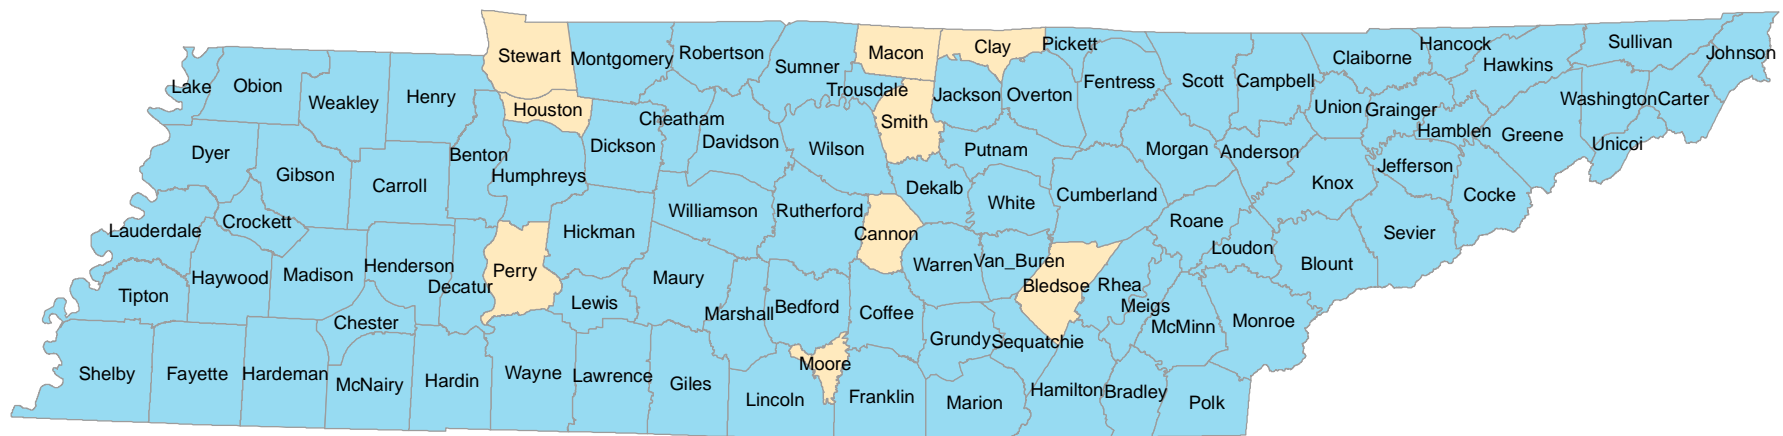

# FEMA Flood Map Modernization Tennessee

April 2010

## Components of DFIRM

- State of Tennessee Map Portal  
<http://tnmap.state.tn.us>

- FEMA Map Service Center:  
<https://msc.fema.gov/>

- FEMA Mapping Information Platform:  
<https://hazards.fema.gov/>