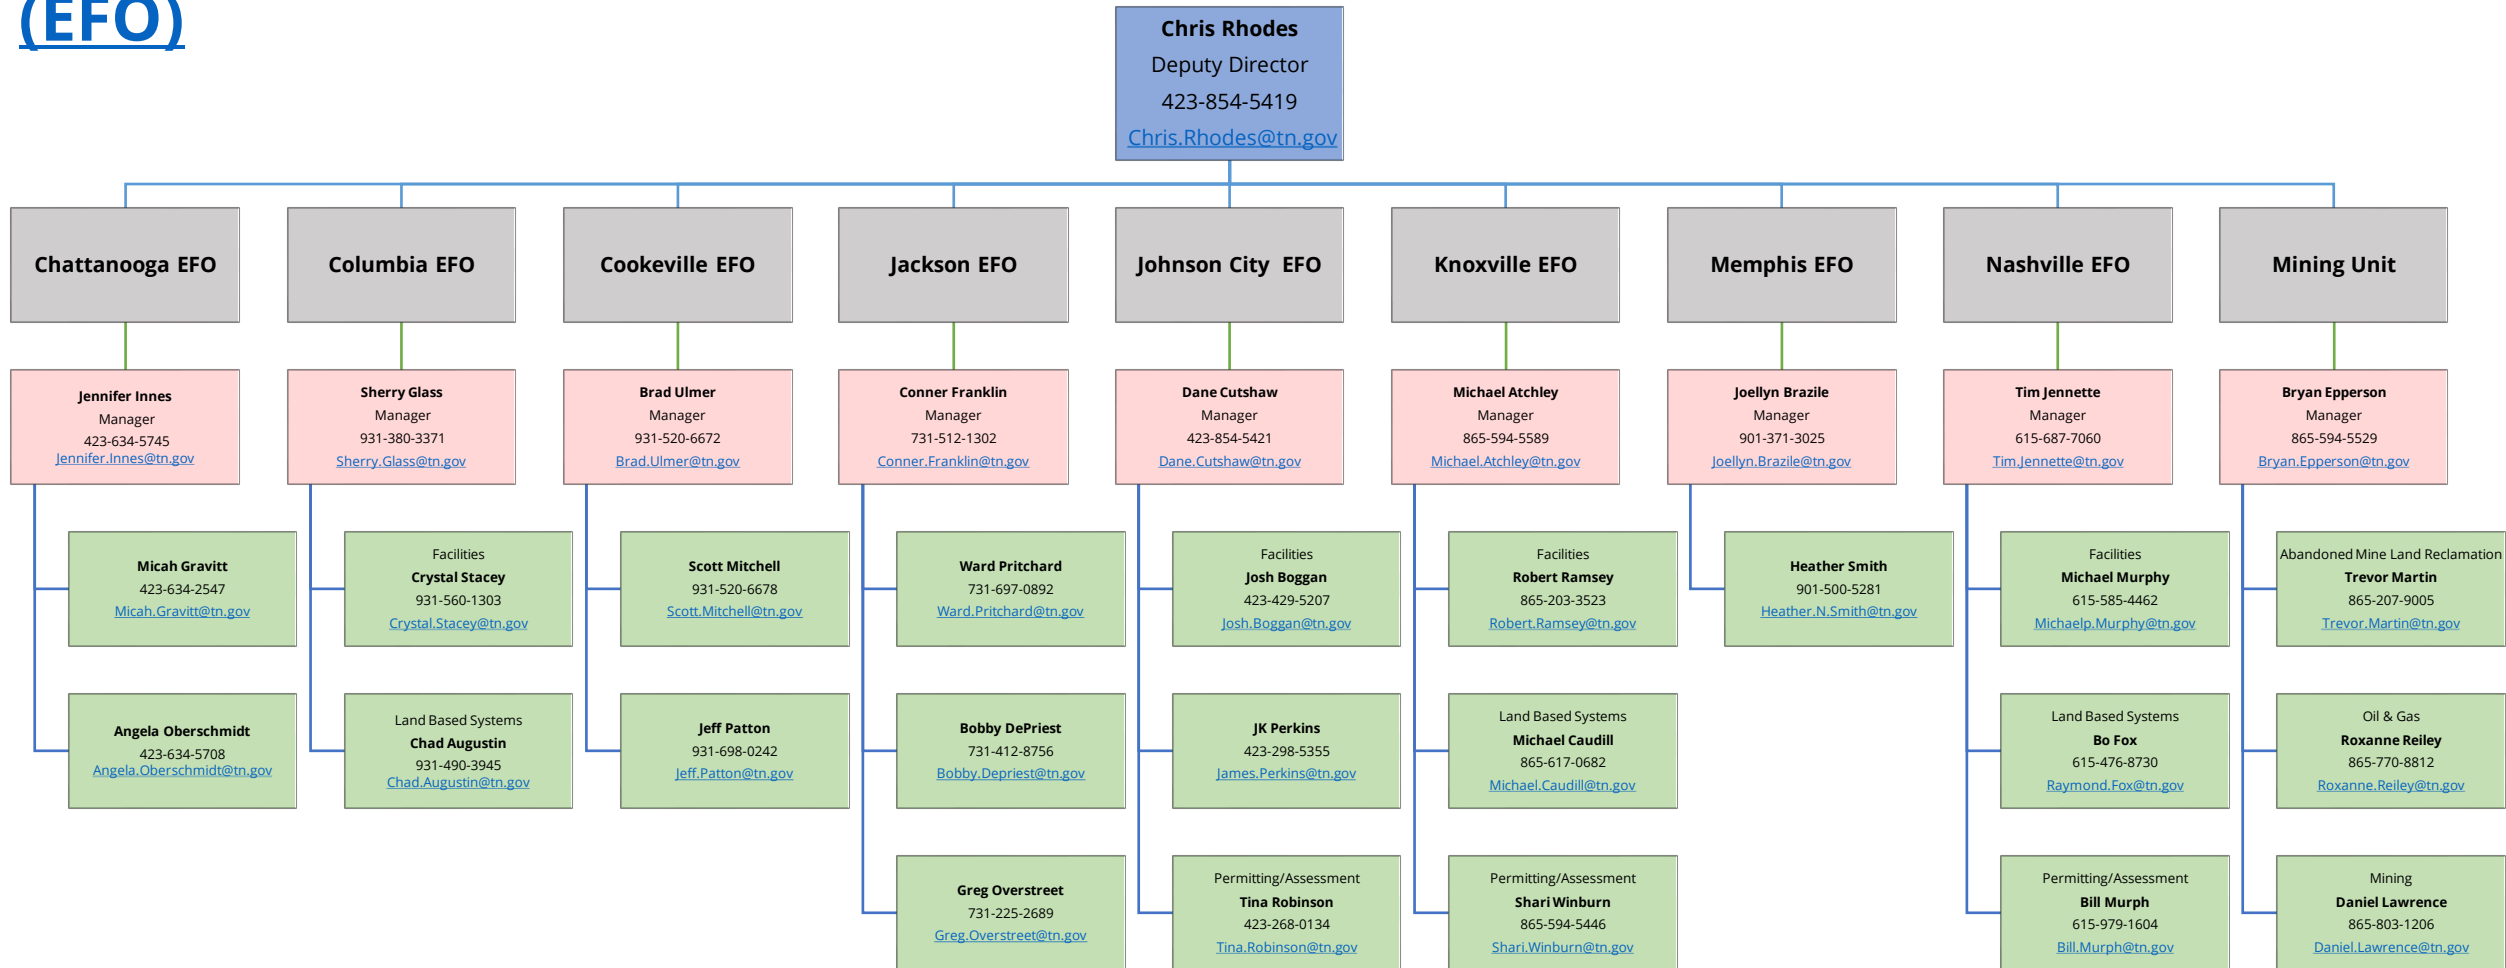

Division of Water Resources

Division of Water Resources Environmental Field Offices (EFO)

Division of Water Resources

Central Office Operations

Division of Water Resources

Central Office Technical & Permitting Programs