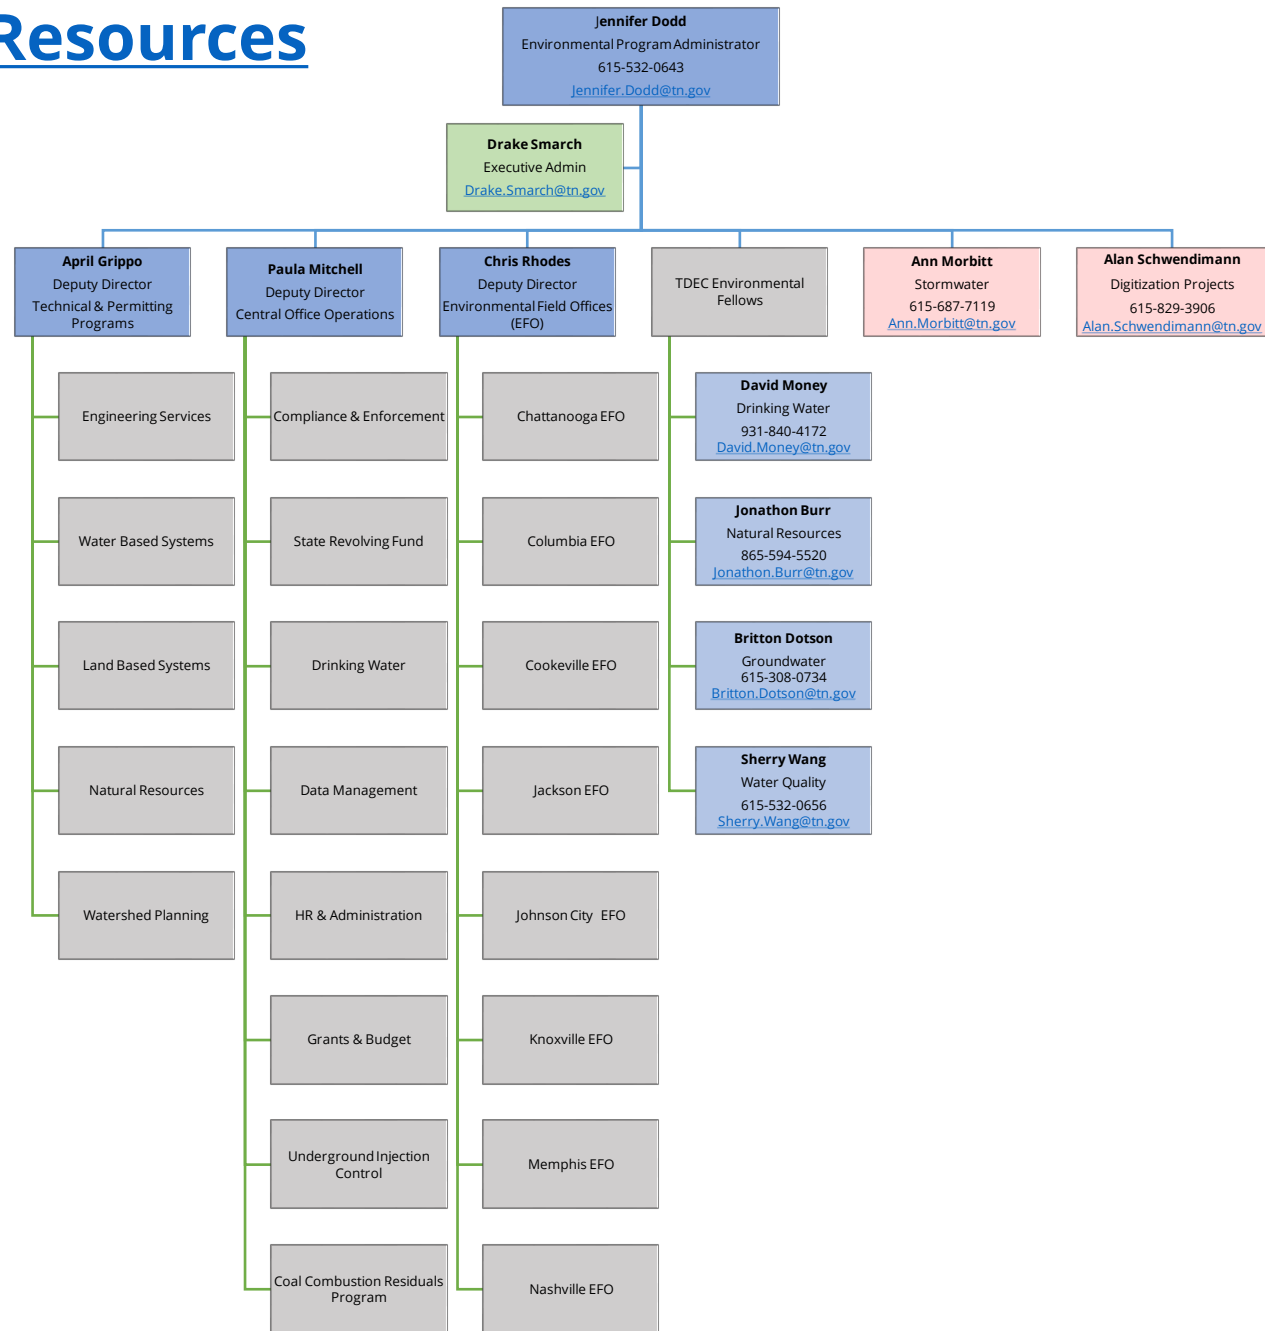

Division of Water Resources

Division of Water Resources Environmental Field Offices (EFO)

Division of Water Resources

Central Office Operations

Division of Water Resources

Central Office Technical & Permitting Programs