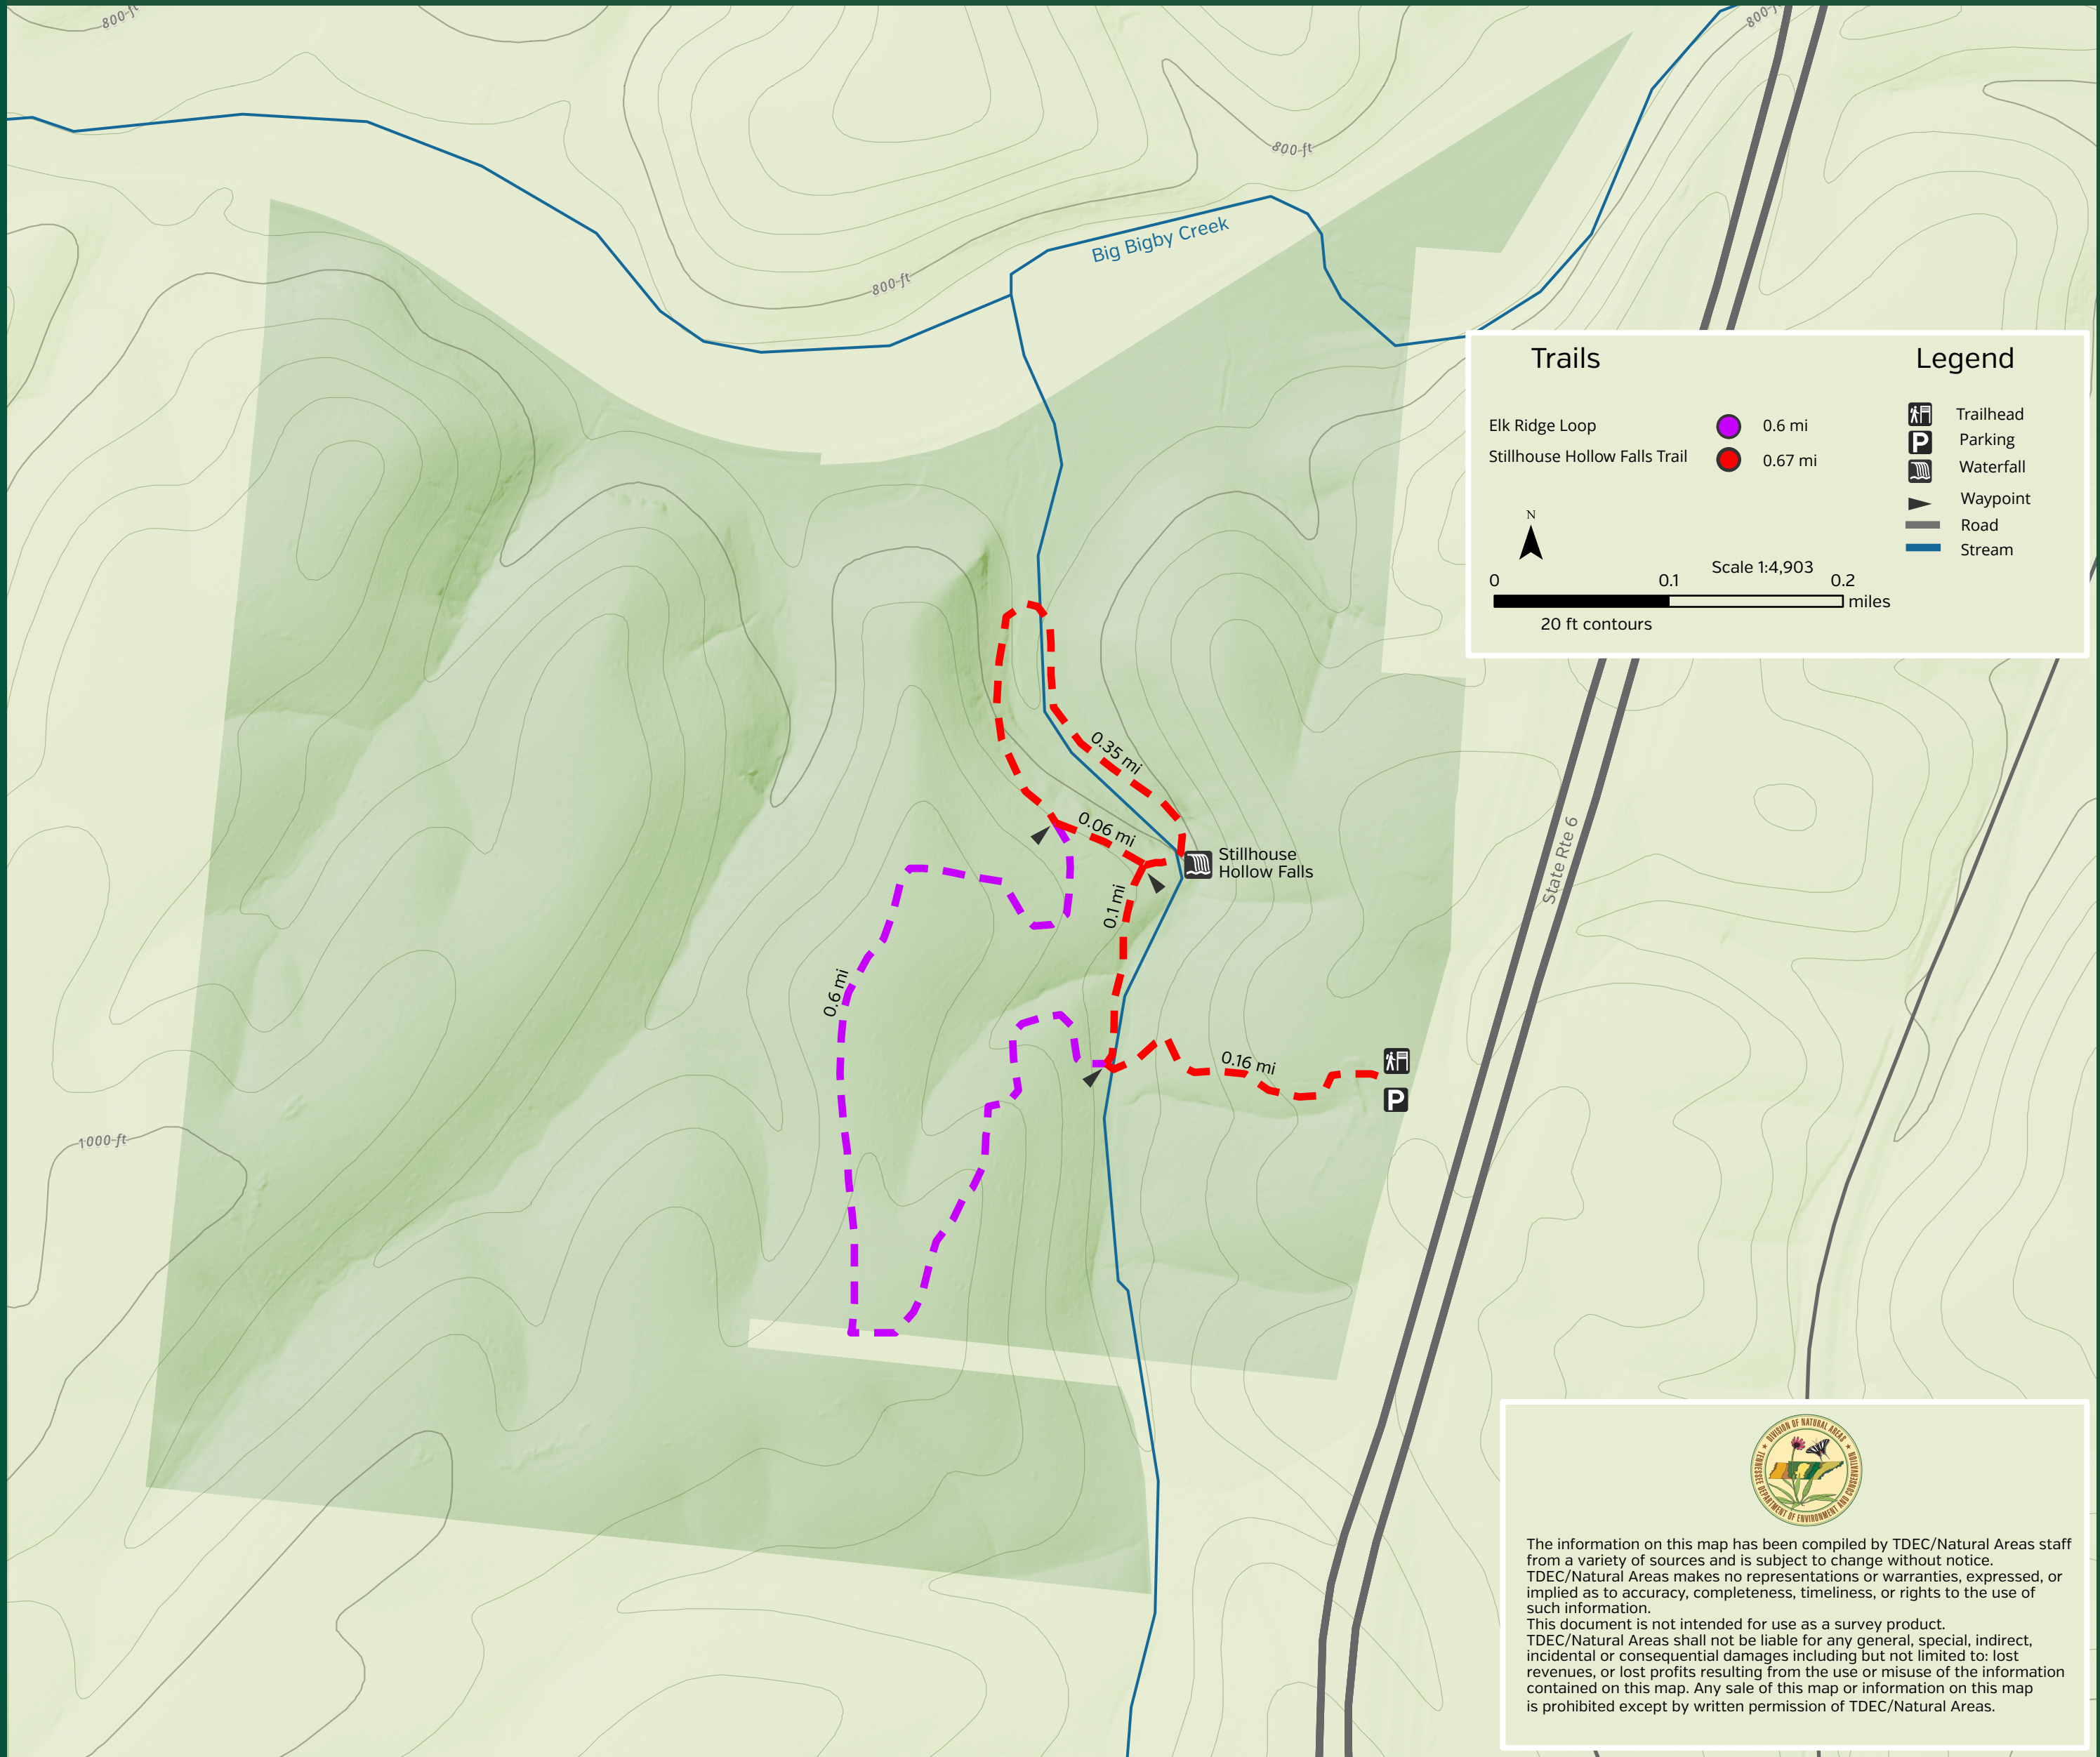

Stillhouse Hollow Falls State Natural Area

Trails

Elk Ridge Loop		0.6 mi
Stillhouse Hollow Falls Trail		0.67 mi

Legend

	Trailhead
	Parking
	Waterfall
	Waypoint
	Road
	Stream

Scale 1:4,903
0 0.1 0.2 miles
20 ft contours

The information on this map has been compiled by TDEC/Natural Areas staff from a variety of sources and is subject to change without notice. TDEC/Natural Areas makes no representations or warranties, expressed, or implied as to accuracy, completeness, timeliness, or rights to the use of such information. This document is not intended for use as a survey product. TDEC/Natural Areas shall not be liable for any general, special, indirect, incidental or consequential damages including but not limited to: lost revenues, or lost profits resulting from the use or misuse of the information contained on this map. Any sale of this map or information on this map is prohibited except by written permission of TDEC/Natural Areas.