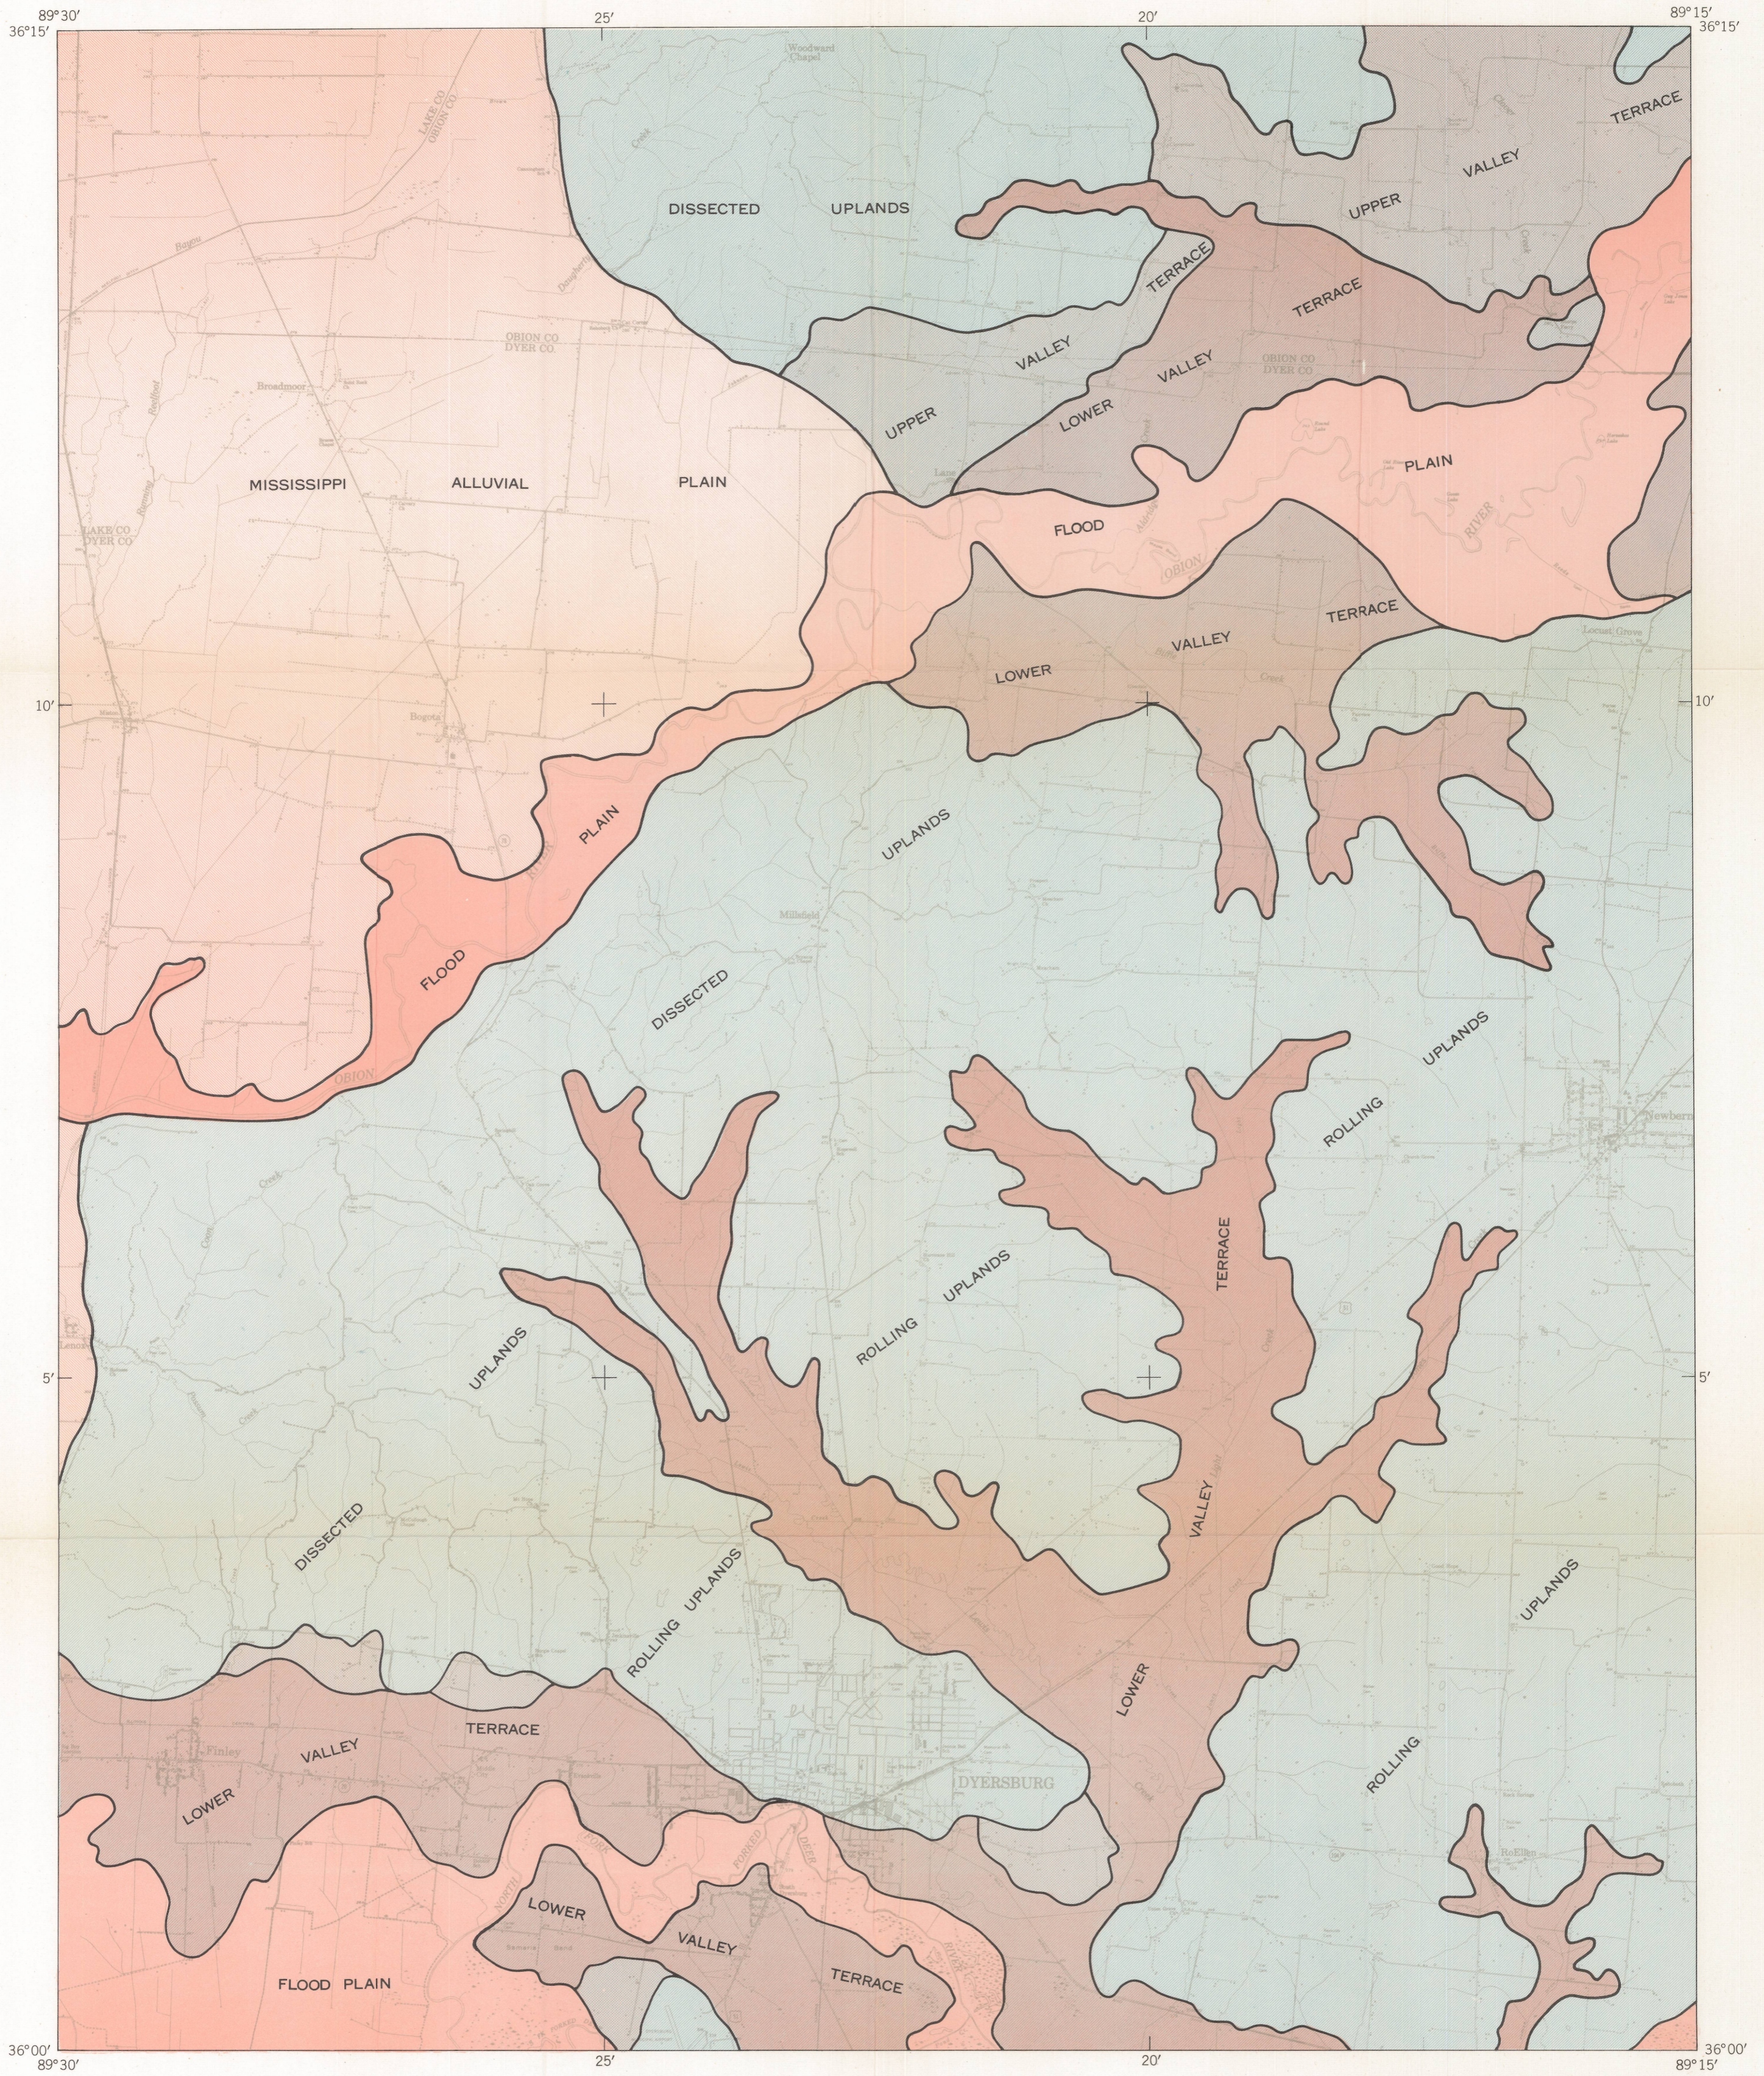

STATE OF TENNESSEE  
DEPARTMENT OF CONSERVATION  
DIVISION OF GEOLOGY

# PHYSIOGRAPHIC MAP

TENNESSEE  
DYERSBURG QUADRANGLE

Physiography by  
R. L. Schreurs and M.V. Marcher

DYERSBURG, TENN.