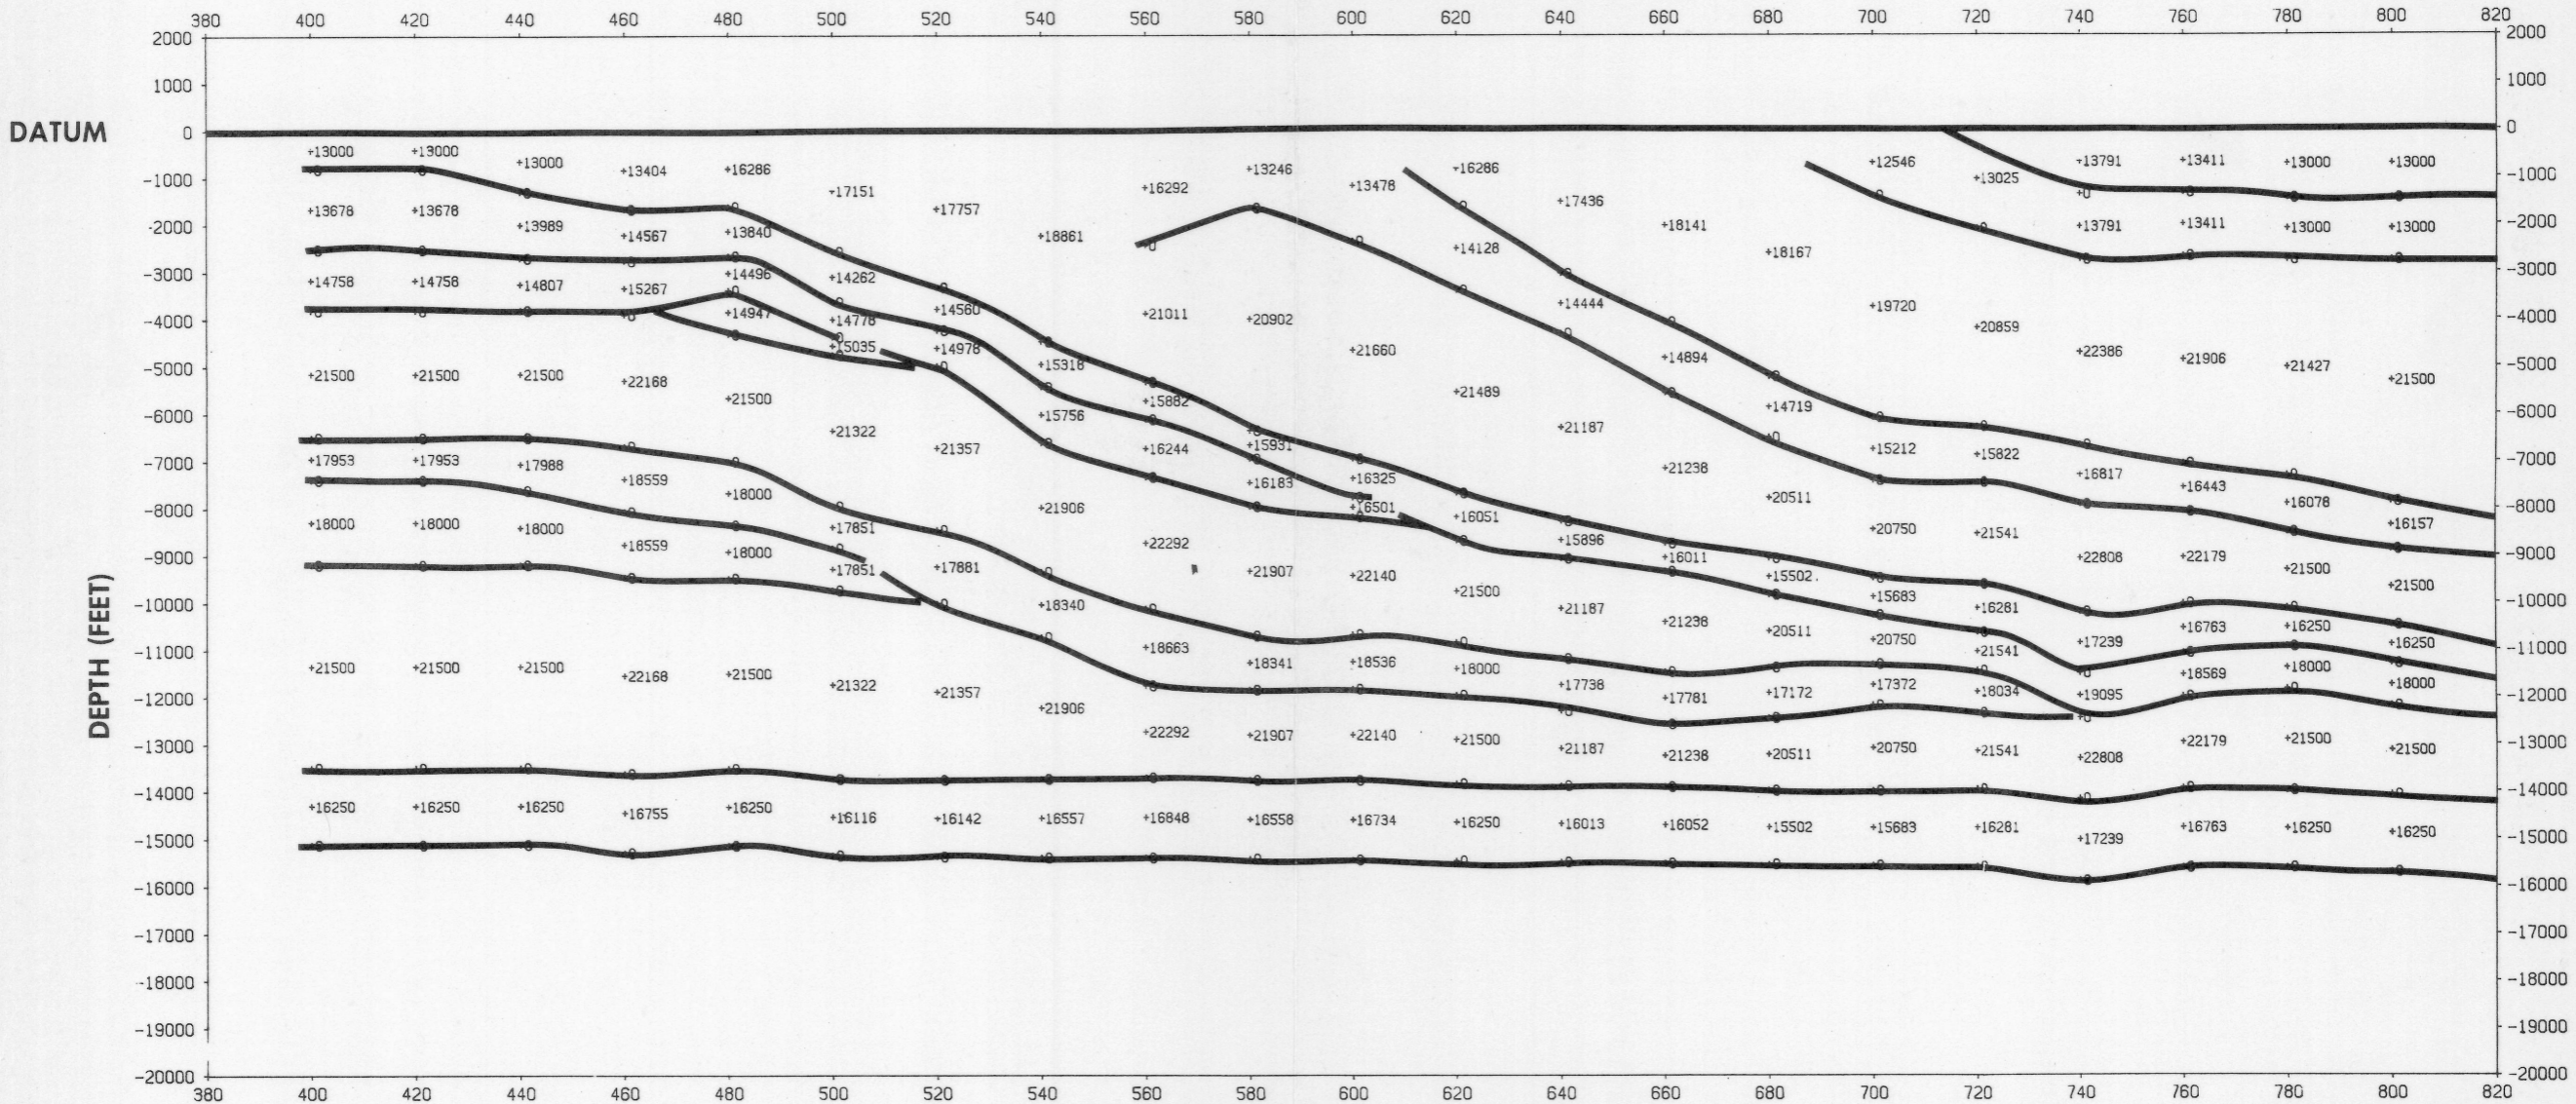

# PLATE IIC

LINE TC-1 TENN. DEPT. OF CONSERVATION

09/13/77