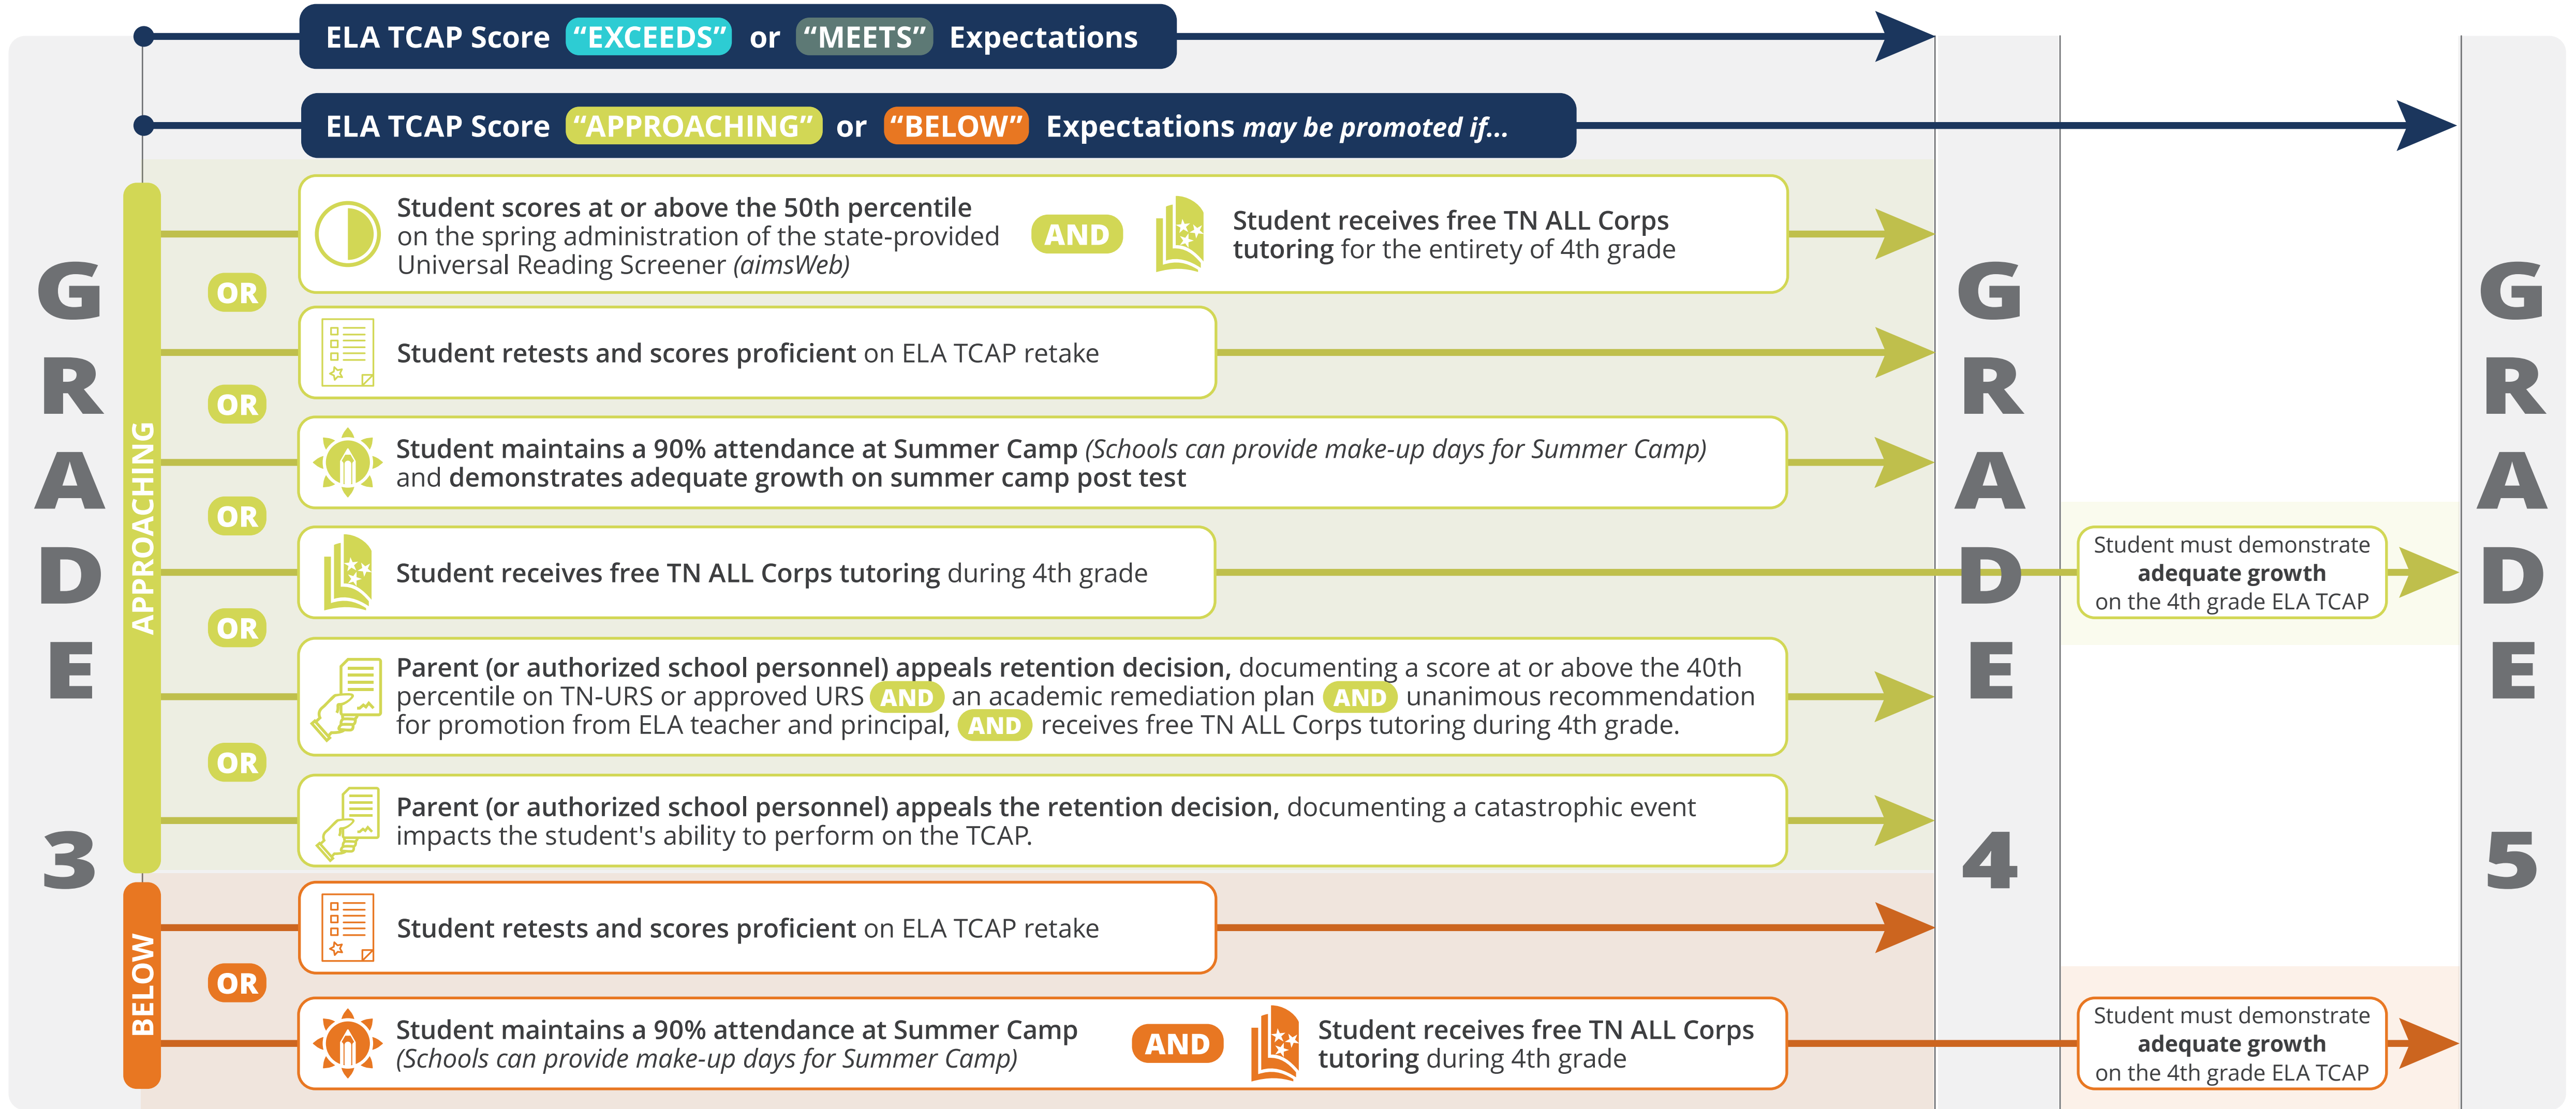

Tennessee's Pathways to Promotion for 3rd & 4th Graders Updated for the 2023-24 School Year

The following students are exempt from 3rd grade retention:

- English learners with <2 years ELA instruction
- Previously retained in grades K-3
- Disability that impacts reading
- Suspected disability that impacts reading