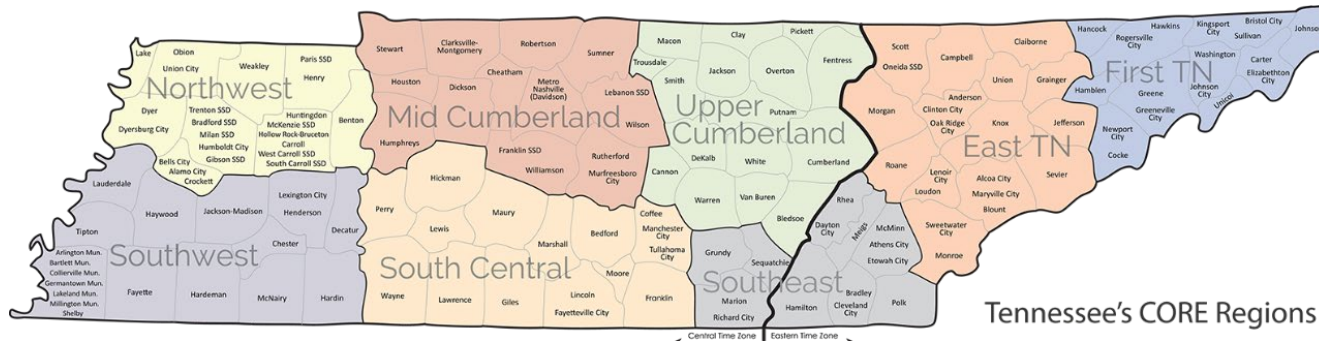

Division of School Turnaround Regional Map

WEST DIVISION	MIDDLE DIVISION	EAST DIVISION
Northwest and Southwest CORE Regions	Upper Cumberland, Mid Cumberland, and South-Central CORE Regions	East, First and Southeast CORE Regions
Penny.Tubbs@tn.gov 901-208-5257	Andrew.McGee@tn.gov	Jessica.Birdsong@tn.gov 865-320-3431