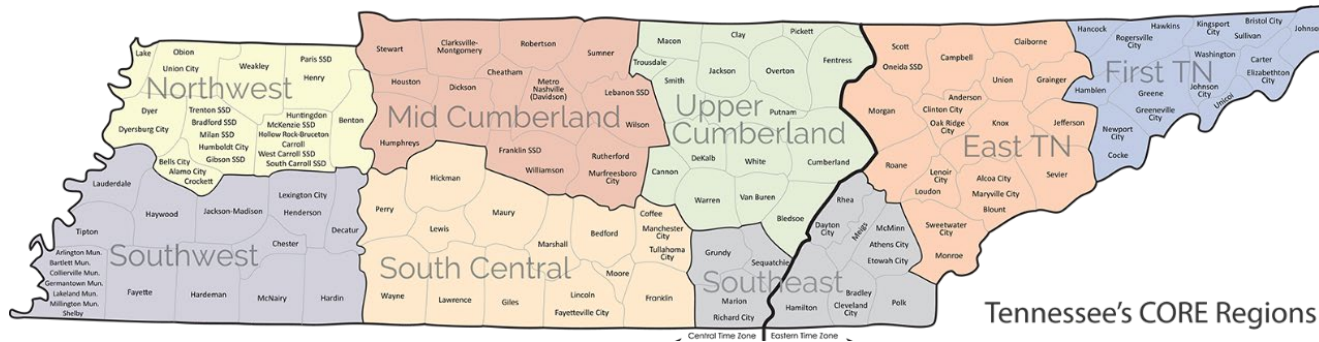

Division of School Turnaround Regional Map

WEST DIVISION Northwest and Southwest CORE Regions	MIDDLE DIVISION Upper Cumberland, Mid Cumberland, and South-Central CORE Regions	EAST DIVISION East, First and Southeast CORE Regions
Penny.Tubbs@tn.gov 901-208-5257	Linda.Massenburg@tn.gov 615-906-0426	Jessica.Birdsong@tn.gov 865-320-3431