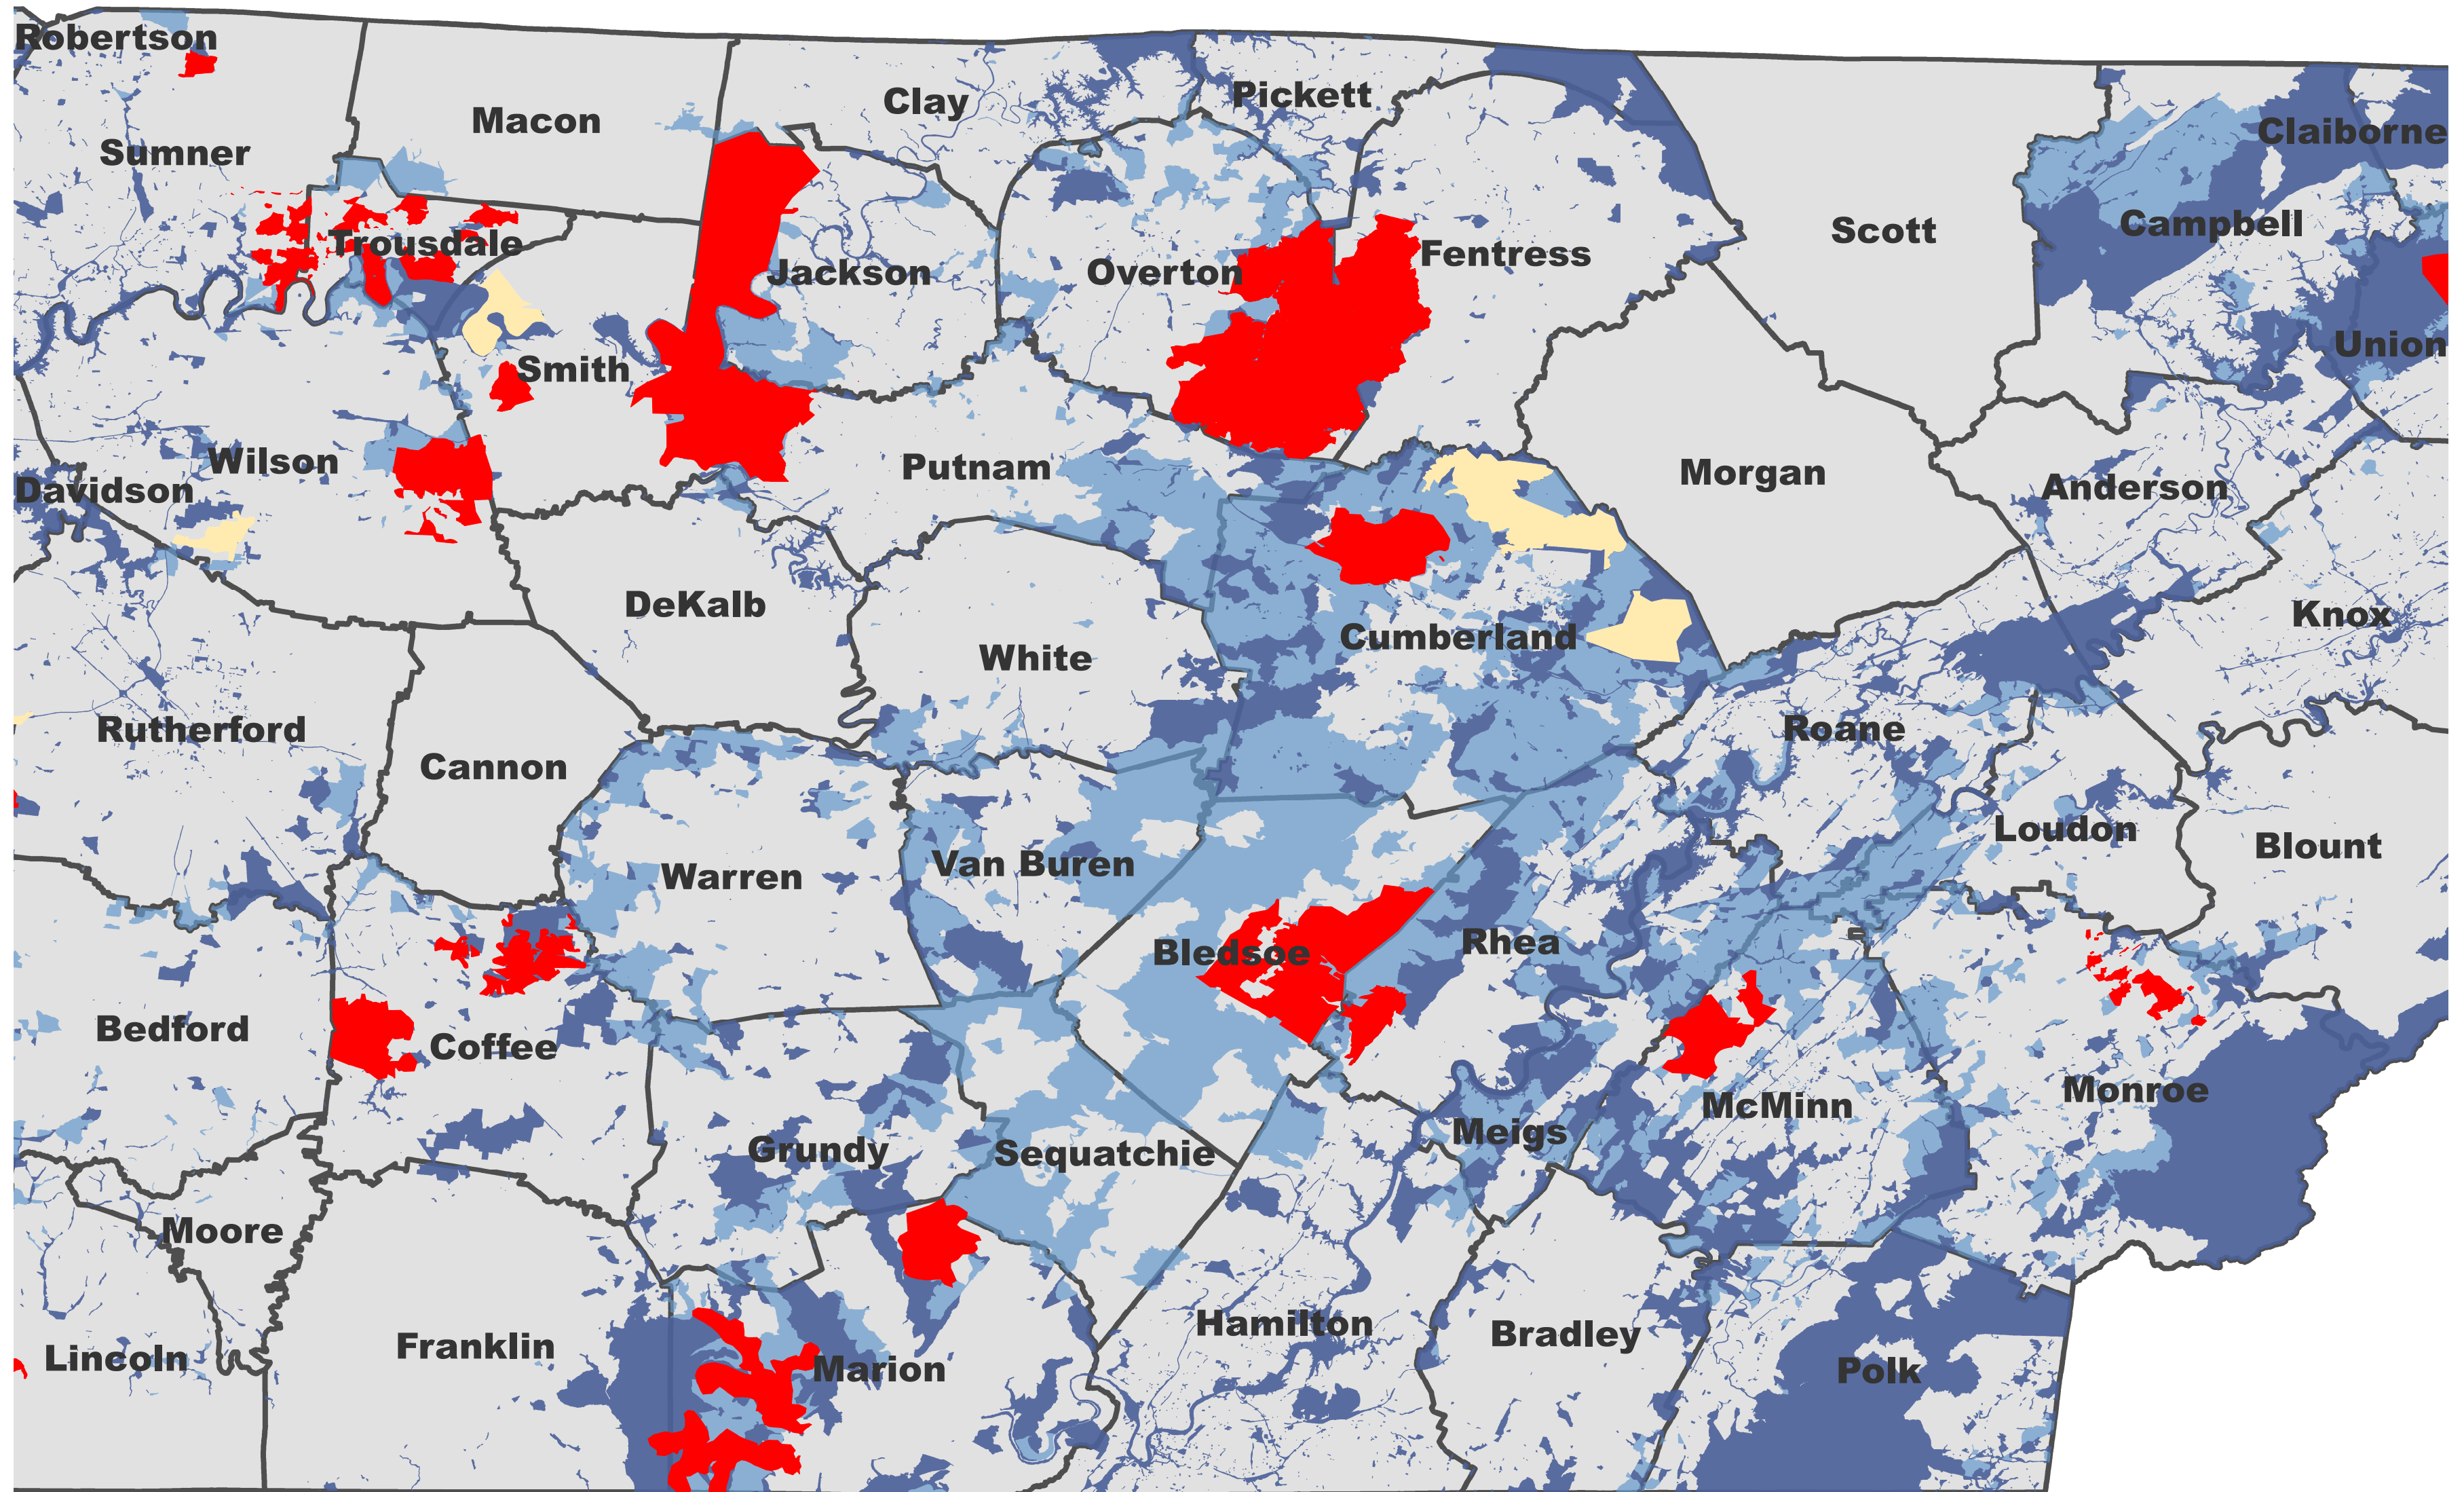

Eligible ECD Broadband Grant Areas - Round 4

Cumberland Tennessee

*Eligible Areas: census blocks without fixed, terrestrial 10/1 connection
Source: FCC Form 477 data - June, 2019

**Eligible Areas: census blocks without fixed, terrestrial 25/3 connection
Source: FCC Form 477 data - June, 2019