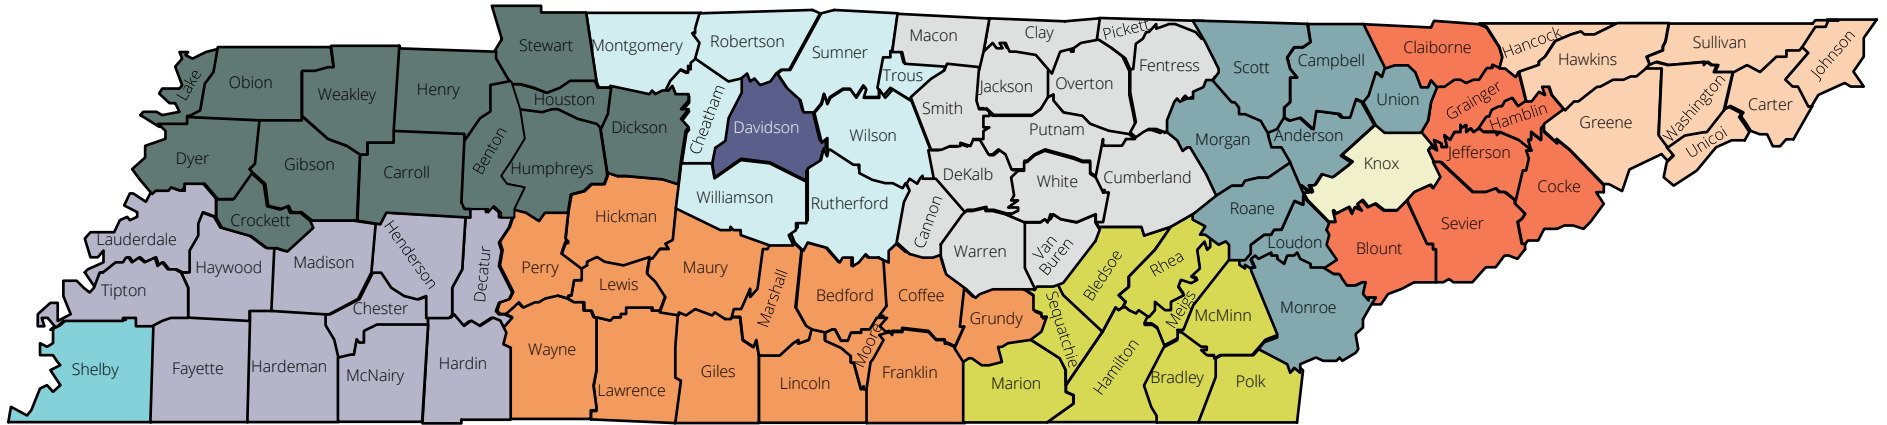

# Department of Children's Services Regional Map

<b>Northwest 13 Counties</b>
<b>Shelby County</b>
<b>Southwest 11 Counties</b>

<b>Davidson County</b>
<b>Mid-Cumberland 8 Counties</b>
<b>South Central 14 Counties</b>

<b>Upper Cumberland 14 Counties</b>
<b>Tennessee Valley 9 Counties</b>
<b>East 8 Counties</b>

<b>Knox County</b>
<b>Smoky Mountain 7 Counties</b>
<b>Northeast 8 Counties</b>